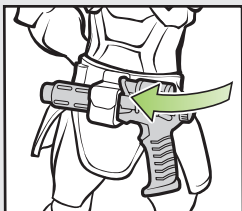

CLASSIFIED: AUTHORIZED PERSONNEL ONLY DOCUMENT-S6PF.2356

- ▲ Rotate chest plate to show COBRA logo. Make sure it clicks into position. Press chest plate once to reveal battle damage.
- ▲ Press chest plate again to reveal greater battle damage.

Helmet is removable.

Store dagger on shield.

front view

back view

Rotate blades manually.

Arm gauntlets are removable.

- ▲ Store pistol on belt.

Raise and lower dual-blades manually.

Insert projectile into staff. Press button to launch.

Some poses may require hand support.
Product and colors may vary.
© 2005 Hasbro. All Rights Reserved.
TM & © denote U.S. Trademarks.

P/N 6534420000

gijoe.com
FOR NEW PRODUCTS AND OFFERS