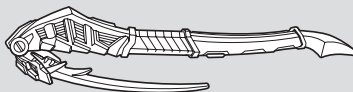

G.I. JOE

WARNING:

CHOKING HAZARD-Small parts.
Not for children under 3 years.

COBRA® LEADER

AGES 5+

CODE NAME: COBRA COMMANDER®

82317/82261 Asst.

SIGMA 6

CLASSIFIED: AUTHORIZED PERSONNEL ONLY DOCUMENT-S6PF.2356

- ▲ Rotate chest plate to show COBRA logo. Make sure it clicks into position. Press chest plate once to reveal battle damage.
- ▲ Press chest plate again to reveal greater battle damage.

Helmet is removable.

Store dagger on shield.

front view

back view

Rotate blades manually.

Arm gauntlets are removable.

- ▲ Store pistol on belt.

Raise and lower dual-blades manually.