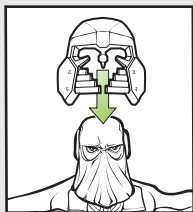

G.I. JOE

WARNING:

CHOKING HAZARD-Small parts.
Not for children under 3 years.

COBRA® LEADER

AGES 5+

CODE NAME: COBRA COMMANDER®

82317/82261 Asst.

SIGMA 6

CLASSIFIED: AUTHORIZED PERSONNEL ONLY DOCUMENT-S6PF.2356

- ▲ Rotate chest plate to show COBRA logo. Make sure it clicks into position. Press chest plate once to reveal battle damage.
- ▲ Press chest plate again to reveal greater battle damage.

Helmet is removable.

Store dagger on shield.

front view

back view

Rotate blades manually.

Arm gauntlets are removable.

- ▲ Store pistol on belt.

Raise and lower dual-blades manually.