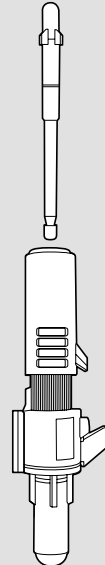

G.I. JOE

SIGMA 6™ ARTILLERY EXPERT

CODE NAME: HEAVY DUTY®

WARNING:

CHOKING HAZARD—Small parts.
Not for children under 3 years.

AGES 5+

82321

SIGMA 6

TM

CLASSIFIED: AUTHORIZED PERSONNEL ONLY DOCUMENT-S6PF.0205

✓ ACCESSORIES

- ✓ Get **HEAVY DUTY**® ready for a mission with the visual data system and CyberCom link.

✓ LAUNCHER

- ✓ Insert grenade.
- ✓ Press button to launch.

◀◀◀ **BACKPACK & POWER CORES**
Insert one power core.
A different color will appear to identify core.

aqua =
photon
core

red =
neutron
core

◀◀◀

"PLASMA" CANNON

- 1.> Attach ammo belt.
- 2.> Turn knob to wind motor.
- 3.> Press trigger to activate: barrel will rotate and color will appear in barrel to show firing.

◀◀◀ BACKPACK

Attach ammo belt.

◀◀◀ "PLASMA" CANNON

Attach ammo belt.

Some poses may require hand support.
Product and colors may vary.
© 2005 Hasbro. All Rights Reserved.
TM & © denote U.S. Trademarks.

P/N 6516190000