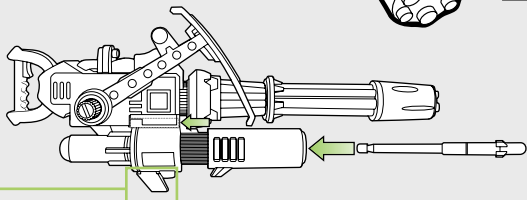

◀◀◀ **BACKPACK & POWER CORES**
Insert one power core.
A different color will appear to identify core.

aqua =
photon
core

red =
neutron
core

◀◀◀

"PLASMA" CANNON

- 1.> Attach ammo belt.
- 2.> Turn knob to wind motor.
- 3.> Press trigger to activate: barrel will rotate and color will appear in barrel to show firing.