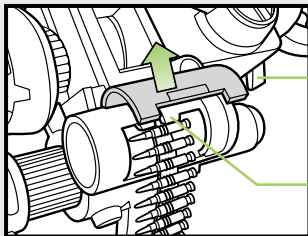

◀◀◀ **BACKPACK & POWER CORES**
Insert one power core.
A different color will appear to identify core.

aqua =
photon
core

red =
neutron
core

◀◀◀

"PLASMA" CANNON

- 1.> Attach ammo belt.
- 2.> Turn knob to wind motor.
- 3.> Press trigger to activate: barrel will rotate and color will appear in barrel to show firing.

◀◀◀ BACKPACK

Attach ammo belt.

◀◀◀ "PLASMA" CANNON

Attach ammo belt.

Some poses may require hand support.
Product and colors may vary.
© 2005 Hasbro. All Rights Reserved.
TM & © denote U.S. Trademarks.

P/N 6516190000