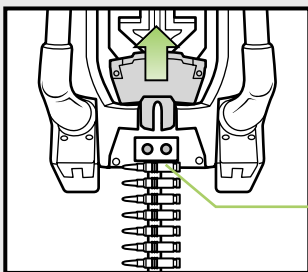

◀◀◀ **BACKPACK & POWER CORES**
Insert one power core.
A different color will appear to identify core.

aqua =
photon
core

red =
neutron
core

◀◀◀

"PLASMA" CANNON

- 1.> Attach ammo belt.
- 2.> Turn knob to wind motor.
- 3.> Press trigger to activate: barrel will rotate and color will appear in barrel to show firing.

◀◀◀ BACKPACK

Attach ammo belt.

◀◀◀ "PLASMA" CANNON

Attach ammo belt.

Some poses may require hand support.
Product and colors may vary.
© 2005 Hasbro. All Rights Reserved.
TM & © denote U.S. Trademarks.

P/N 6516190000