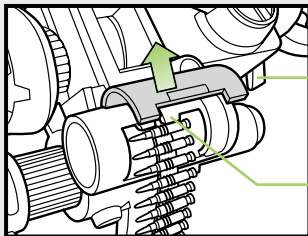

◀◀◀ BACKPACK & POWER CORES
Insert one power core.
A different color will appear to identify core.

blue = pulse core

green = "plasma" core

◀◀◀

"PLASMA" CANNON

- 1.> Attach ammo belt.
- 2.> Turn knob to wind motor.
- 3.> Press trigger to activate: barrel will rotate and color will appear in barrel to show firing.

◀◀◀ BACKPACK

Attach ammo belt.

◀◀◀ "PLASMA" CANNON

Attach ammo belt.

Some poses may require hand support.
Product and colors may vary.
© 2005 Hasbro. All Rights Reserved.
TM & © denote U.S. Trademarks.

P/N 6491230000