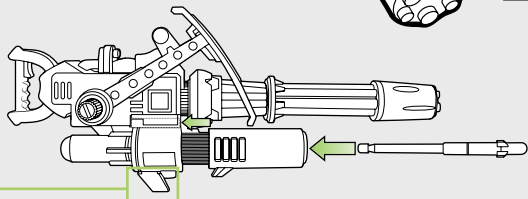

◀◀◀ BACKPACK & POWER CORES
Insert one power core.
A different color will appear to identify core.

blue = pulse core

green = "plasma" core

◀◀◀

"PLASMA" CANNON

- 1.> Attach ammo belt.
- 2.> Turn knob to wind motor.
- 3.> Press trigger to activate: barrel will rotate and color will appear in barrel to show firing.