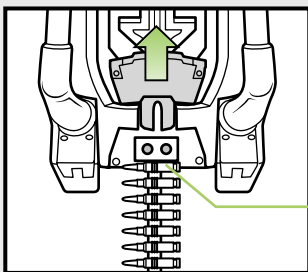

◀◀◀ BACKPACK & POWER CORES
Insert one power core.
A different color will appear to identify core.

blue = pulse core

green = "plasma" core

◀◀◀

"PLASMA" CANNON

- 1.> Attach ammo belt.
- 2.> Turn knob to wind motor.
- 3.> Press trigger to activate: barrel will rotate and color will appear in barrel to show firing.

◀◀◀ BACKPACK

Attach ammo belt.

◀◀◀ "PLASMA" CANNON

Attach ammo belt.

Some poses may require hand support.
Product and colors may vary.
© 2005 Hasbro. All Rights Reserved.
TM & © denote U.S. Trademarks.

P/N 6491230000