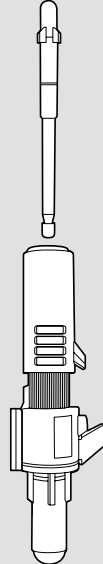

G.I. JOE

SIGMA 6™ ARTILLERY EXPERT

CODE NAME: HEAVY DUTY®

WARNING:

CHOKING HAZARD—Small parts.
Not for children under 3 years.

AGES 5+

82291/82261 Asst.

SIGMA 6

TM

CLASSIFIED: AUTHORIZED PERSONNEL ONLY DOCUMENT-S6PF.0205

✓ ACCESSORIES

✓ Get HEAVY DUTY® ready for a mission with the visual data system and CyberCom link.

✓ LAUNCHER

✓ Insert grenade.
✓ Press button to launch.

◀◀◀ BACKPACK & POWER CORES
Insert one power core.
A different color will appear to identify core.

blue = pulse core

green = "plasma" core

◀◀◀

"PLASMA" CANNON

- 1.> Attach ammo belt.
- 2.> Turn knob to wind motor.
- 3.> Press trigger to activate: barrel will rotate and color will appear in barrel to show firing.

◀◀◀ BACKPACK

Attach ammo belt.

◀◀◀ "PLASMA" CANNON

Attach ammo belt.

Some poses may require hand support.
Product and colors may vary.
© 2005 Hasbro. All Rights Reserved.
TM & © denote U.S. Trademarks.

P/N 6491230000