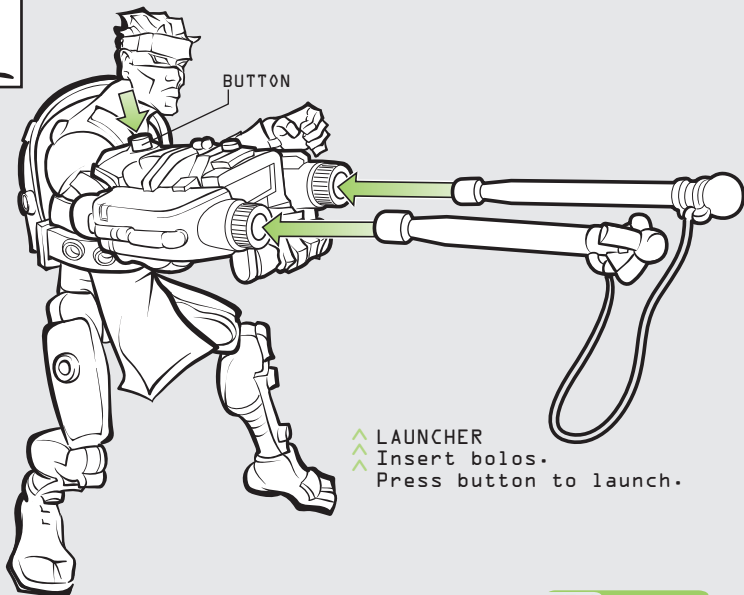

CLASSIFIED: AUTHORIZED PERSONNEL ONLY DOCUMENT-S6PF-6257

- ^ LAUNCHER
- ^ Attach launcher to arm.

^ Use connectors and chain to create different weapon configurations.

^ ^ ^
ACCESSORIES
 Prepare KAMAKURA™
 for a mission with
 visual data system.

- ^ LAUNCHER
- ^ Insert bolos.
- ^ Press button to launch.

Some poses may require hand support.
 Product and colors may vary.
 © 2005 Hasbro. All Rights Reserved.
 TM & ® denote U.S. Trademarks.

P/N 6529540000