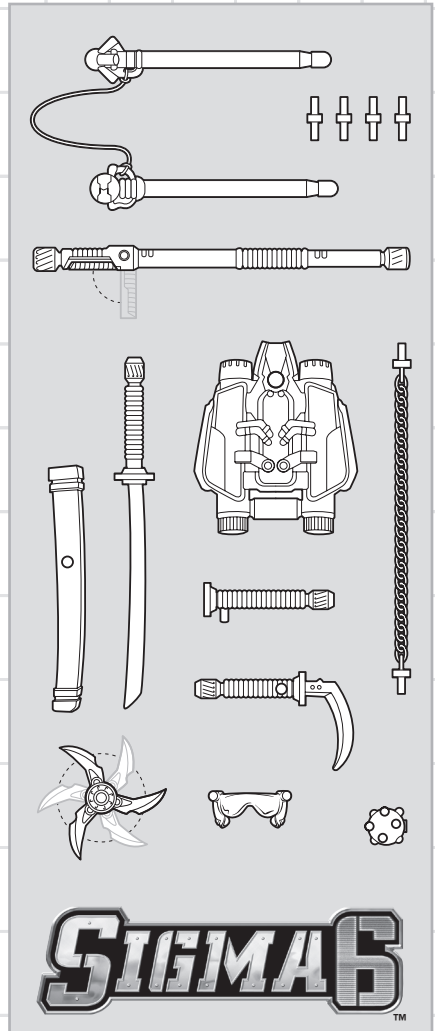

G.I. JOE

WARNING:

CHOKING HAZARD-Small parts.
Not for children under 3 years.

SIGMA 6™ NINJA WEAPONS SPECIALIST

CODE NAME: KAMAKURA™

AGES 5+

82313/82310 Asst.

SIGMA 6™

CLASSIFIED: AUTHORIZED PERSONNEL ONLY DOCUMENT-S6PF-6257

- ^ LAUNCHER
- ^ Attach launcher to arm.

^ Use connectors and chain to create different weapon configurations.

^ ^ ^
ACCESSORIES
 Prepare KAMAKURA™
 for a mission with
 visual data system.

- ^ LAUNCHER
- ^ Insert bolos.
- ^ Press button to launch.

Some poses may require hand support.
 Product and colors may vary.
 © 2005 Hasbro. All Rights Reserved.
 TM & ® denote U.S. Trademarks.

P/N 6529540000