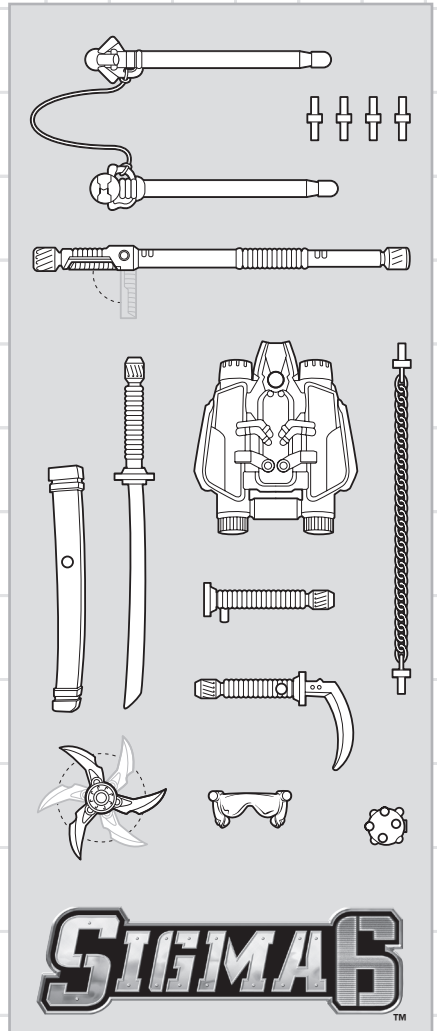

G.I. JOE

WARNING:

CHOKING HAZARD-Small parts.
Not for children under 3 years.

SIGMA 6™ NINJA WEAPONS SPECIALIST

CODE NAME: KAMAKURA™

AGES 5+

82313/82310 Asst.

SIGMA 6™

CLASSIFIED: AUTHORIZED PERSONNEL ONLY DOCUMENT-S6PF-6257

- ^ LAUNCHER
- ^ Attach launcher to arm.

^ Use connectors and chain to create different weapon configurations.

^ ^ ^
ACCESSORIES
 Prepare KAMAKURA™
 for a mission with
 visual data system.

- ^ LAUNCHER
- ^ Insert bolos.
- ^ Press button to launch.

Some poses may require hand support.
 Product and colors may vary.
 © 2005 Hasbro. All Rights Reserved.
 TM & ® denote U.S. Trademarks.

P/N 6529540000