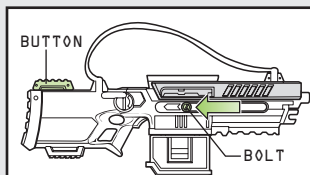

CLASSIFIED: AUTHORIZED PERSONNEL ONLY DOCUMENT-S6PF.0315

<<<

RIFLE

Scope mode: Slide scope onto rifle.
Flip up lens cap.

Stationary mode: Snap bipod onto rifle.

Clip: Slides out of rifle.

<<<

Long distance mode: Attach long-range barrel to rifle.

<<<

Silencer mode: Attach flash/noise suppressor to rifle.

<<<

Launcher mode: Slide launcher onto rifle. Insert grenade. Press button to fire.

Rapid fire: Pull back bolt on side of rifle. Push button forward.