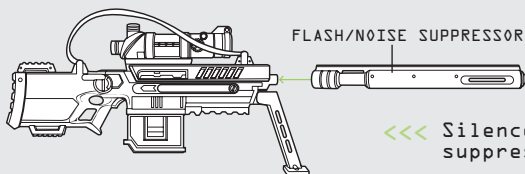

CLASSIFIED: AUTHORIZED PERSONNEL ONLY DOCUMENT-S6PF.0315

<<<

RIFLE

Scope mode: Slide scope onto rifle.
Flip up lens cap.

Stationary mode: Snap bipod onto rifle.

Clip: Slides out of rifle.

<<<

Long distance mode: Attach long-range barrel to rifle.

<<<

Silencer mode: Attach flash/noise suppressor to rifle.

<<<

Launcher mode: Slide launcher onto rifle. Insert grenade. Press button to fire.

Rapid fire: Pull back bolt on side of rifle. Push button forward.