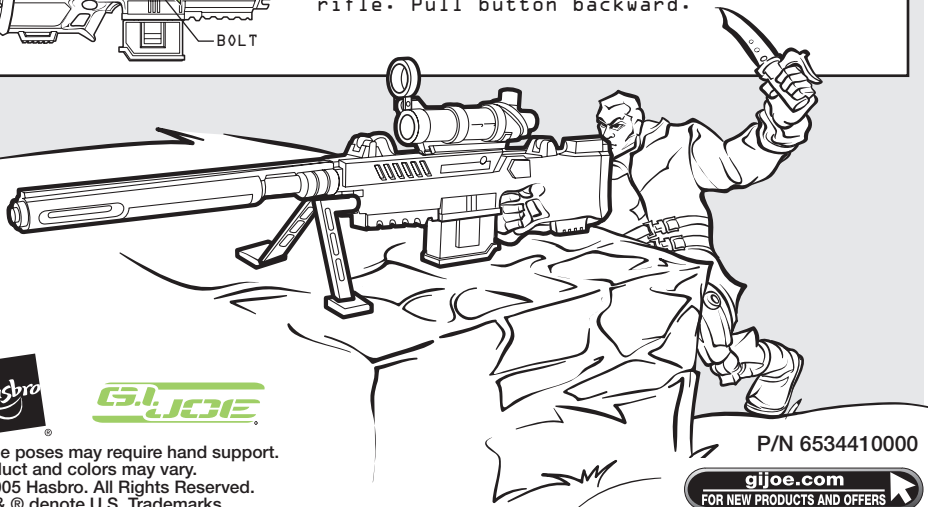

<<<

Silencer mode: Attach flash/noise suppressor to rifle.

<<<

Launcher mode: Slide launcher onto rifle. Insert grenade. Press button to fire.

Rapid fire: Pull back bolt on side of rifle. Push button forward.

Single shot: Pull back bolt on side of rifle. Pull button backward.

Some poses may require hand support.
Product and colors may vary.
© 2005 Hasbro. All Rights Reserved.
TM & © denote U.S. Trademarks.

P/N 6534410000