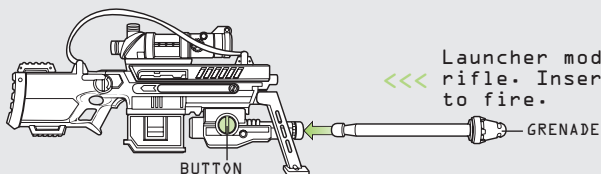

CLASSIFIED: AUTHORIZED PERSONNEL ONLY DOCUMENT-S6PF.0315

<<<

RIFLE

Scope mode: Slide scope onto rifle.
Flip up lens cap.

Stationary mode: Snap bipod onto rifle.

Clip: Slides out of rifle.

<<<

Long distance mode: Attach long-range barrel to rifle.

<<<

Silencer mode: Attach flash/noise suppressor to rifle.

<<<

Launcher mode: Slide launcher onto rifle. Insert grenade. Press button to fire.

Rapid fire: Pull back bolt on side of rifle. Push button forward.