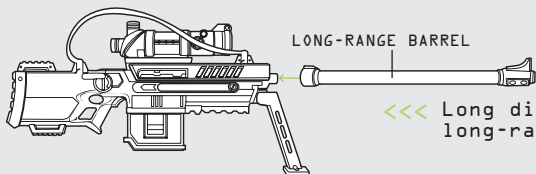

CLASSIFIED: AUTHORIZED PERSONNEL ONLY DOCUMENT-S6PF.0315

<<<

RIFLE

Scope mode: Slide scope onto rifle.
Flip up lens cap.

Stationary mode: Snap bipod onto rifle.

Clip: Slides out of rifle.

<<<

Long distance mode: Attach long-range barrel to rifle.