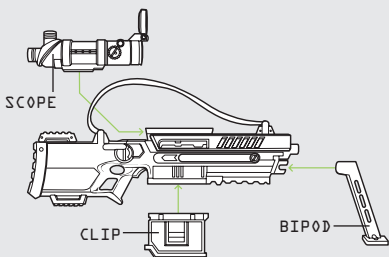

G.I. JOE

WARNING:

CHOKING HAZARD—Small parts.
Not for children under 3 years.

SIGMA 6™ MARKSMAN

CODE NAME: LONG RANGE™

AGES 5+

82316/82261 Asst.

SIGMA 6™

CLASSIFIED: AUTHORIZED PERSONNEL ONLY DOCUMENT-S6PF.0315

<<<

RIFLE

Scope mode: Slide scope onto rifle.
Flip up lens cap.

Stationary mode: Snap bipod onto rifle.

Clip: Slides out of rifle.

<<<

Long distance mode: Attach long-range barrel to rifle.

<<<

Silencer mode: Attach flash/noise suppressor to rifle.

<<<

Launcher mode: Slide launcher onto rifle. Insert grenade. Press button to fire.

Rapid fire: Pull back bolt on side of rifle. Push button forward.

Single shot: Pull back bolt on side of rifle. Pull button backward.

Some poses may require hand support.
Product and colors may vary.
© 2005 Hasbro. All Rights Reserved.
TM & © denote U.S. Trademarks.

P/N 6534410000