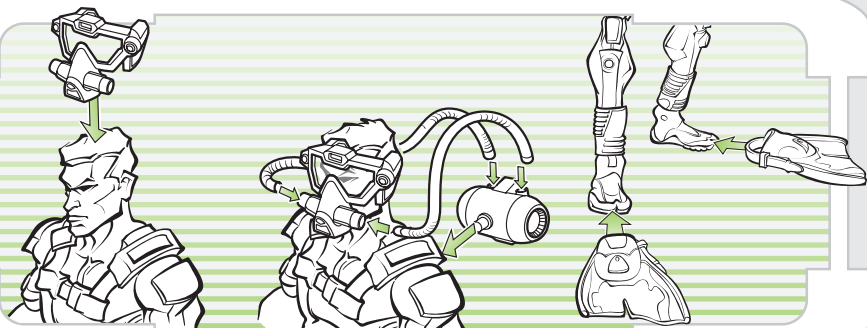

# G.I. JOE

**WARNING:**

CHOKING HAZARD-Small parts.  
Not for children under 3 years.

SIGMA 6™ SEA OPERATIONS COMMANDER

**AGES 5+**

82311/82310 Asst.

CODE NAME: DUKE®

# SIGMA 6™

\*\*\*CLASSIFIED: AUTHORIZED PERSONNEL ONLY\*\*\* DOCUMENT-S6PF-0310

^ ACCESSORIES

^^ Prepare DUKE® for a mission with diver's mask, compressed oxygen tank and fast glide fins.

^ LAUNCHER

^^ Insert torpedo.  
^^ Press button to launch.