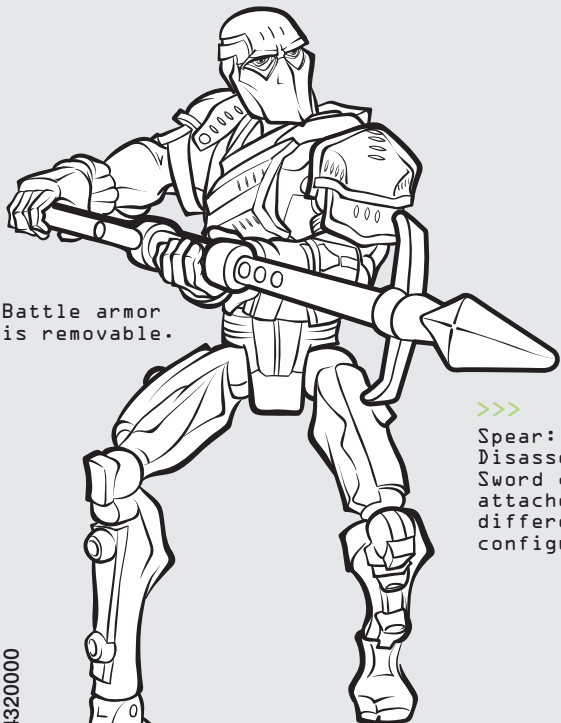

G.I. JOE

WARNING:

CHOKING HAZARD—Small parts.
Not for children under 3 years.

SIGMA 6™ NINJA COMMANDO

CODE NAME: SNAKE EYES®

AGES 5+

82315/82261 Asst.

SIGMA 6

CLASSIFIED: AUTHORIZED PERSONNEL ONLY DOCUMENT-S6PF.0315

Air brake backpack:
 Fold wings down to close, if necessary. Attach backpack to figure. Press button on backpack to deploy wings.

Shin guards:
 Flip open daggers manually.

Tri-blade sword:
 Open blades manually.

Battle armor is removable.

Spear:
 Disassembles. Sword can be attached to it for different weapon configurations.

P/N 6534320000

Some poses may require hand support. Product and colors may vary. © 2005 Hasbro. All Rights Reserved. TM & ® denote U.S. Trademarks.