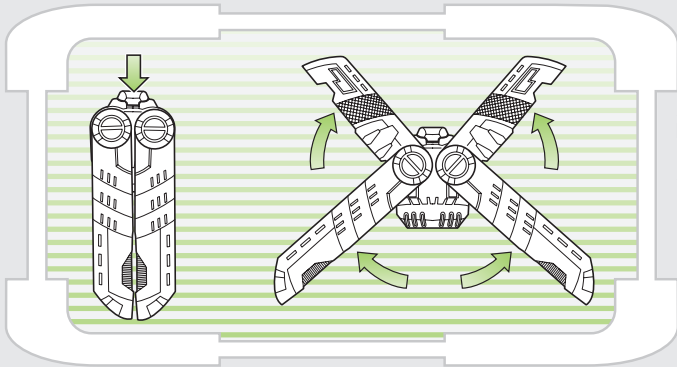

G.I. JOE

WARNING:

CHOKING HAZARD—Small parts.
Not for children under 3 years.

SIGMA 6™ NINJA COMMANDO

CODE NAME: SNAKE EYES®

AGES 5+

82315/82261 Asst.

SIGMA 6

CLASSIFIED: AUTHORIZED PERSONNEL ONLY DOCUMENT-S6PF.0315

Air brake backpack:
 Fold wings down to close, if necessary. Attach backpack to figure. Press button on backpack to deploy wings.

Shin guards:
 Flip open daggers manually.

Tri-blade sword:
 Open blades manually.

Battle armor is removable.

Spear:
 Disassembles. Sword can be attached to it for different weapon configurations.

P/N 6534320000

Some poses may require hand support. Product and colors may vary. © 2005 Hasbro. All Rights Reserved. TM & ® denote U.S. Trademarks.