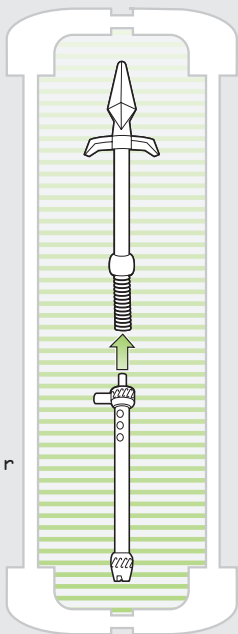

G.I. JOE

WARNING:

CHOKING HAZARD—Small parts.
Not for children under 3 years.

SIGMA 6™ NINJA COMMANDO

CODE NAME: SNAKE EYES®

AGES 5+

82315/82261 Asst.

SIGMA 6

CLASSIFIED: AUTHORIZED PERSONNEL ONLY DOCUMENT-S6PF.0315

Air brake backpack:
 Fold wings down to close, if necessary. Attach backpack to figure. Press button on backpack to deploy wings.

Shin guards:
 Flip open daggers manually.

Tri-blade sword:
 Open blades manually.

Battle armor is removable.

Spear:
 Disassembles. Sword can be attached to it for different weapon configurations.

P/N 6534320000

Some poses may require hand support. Product and colors may vary. © 2005 Hasbro. All Rights Reserved. TM & ® denote U.S. Trademarks.