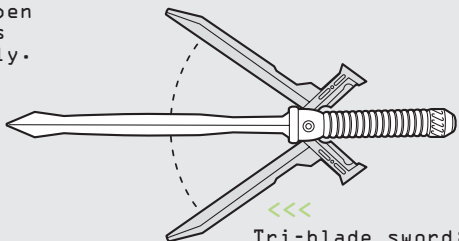

G.I. JOE

WARNING:

CHOKING HAZARD—Small parts.
Not for children under 3 years.

SIGMA 6™ NINJA COMMANDO

CODE NAME: SNAKE EYES®

AGES 5+

82315/82261 Asst.

SIGMA 6

CLASSIFIED: AUTHORIZED PERSONNEL ONLY DOCUMENT-S6PF.0315

Air brake backpack:
 Fold wings down to close, if necessary. Attach backpack to figure. Press button on backpack to deploy wings.

Shin guards:
 Flip open daggers manually.

Tri-blade sword:
 Open blades manually.

Battle armor is removable.

Spear:
 Disassembles. Sword can be attached to it for different weapon configurations.

P/N 6534320000

Some poses may require hand support. Product and colors may vary. © 2005 Hasbro. All Rights Reserved. TM & ® denote U.S. Trademarks.