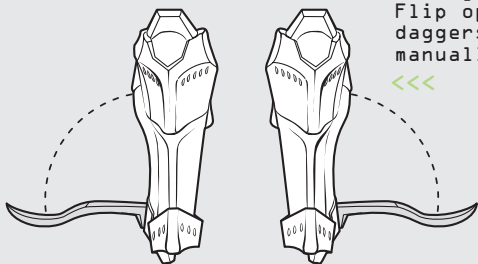

G.I. JOE

WARNING:

CHOKING HAZARD—Small parts.
Not for children under 3 years.

SIGMA 6™ NINJA COMMANDO

CODE NAME: SNAKE EYES®

AGES 5+

82315/82261 Asst.

SIGMA 6

CLASSIFIED: AUTHORIZED PERSONNEL ONLY DOCUMENT-S6PF.0315

Air brake backpack:
 Fold wings down to close, if necessary. Attach backpack to figure. Press button on backpack to deploy wings.

Shin guards:
 Flip open daggers manually.

Tri-blade sword:
 Open blades manually.

Battle armor is removable.

Spear:
 Disassembles. Sword can be attached to it for different weapon configurations.

P/N 6534320000

Some poses may require hand support. Product and colors may vary. © 2005 Hasbro. All Rights Reserved. TM & ® denote U.S. Trademarks.