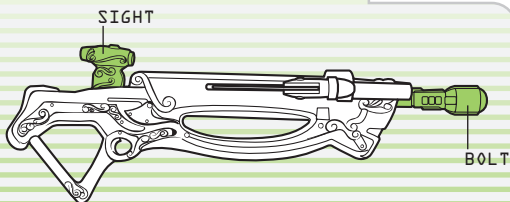

G.I. JOE

COBRA® NINJA

CODE NAME: STORM SHADOW®

WARNING:

CHOKING HAZARD—Small parts.
Not for children under 3 years.

AGES 5+

82323/82310 Asst.

SIGMA 6

▲▲ SHOURI CROSSBOW

If necessary, attach end of string to crossbow as shown. Insert bolt all the way into crossbow as shown until bolt clicks into place. Push sight forward to launch bolt.

QUIVER

Bolts and daito sword can store in quiver.