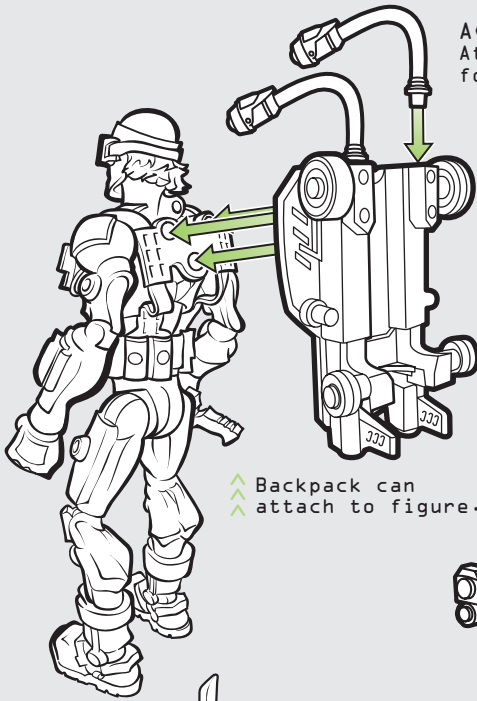

G.I. JOE

WARNING:

CHOKING HAZARD-Small parts.
Not for children under 3 years.

SIGMA 6™ DEMOLITIONS EXPERT

AGES 5+

82314/82310 Asst.

CODE NAME: TUNNEL RAT®

SIGMA 6™

▲ SLEDPACK

▲ Pull out leg rests to change from backpack to sled. Reverse to change back to backpack.

ACCESSORIES

Attach lights to prepare for missions.

▲ Backpack can attach to figure.

▲
▲

BUTTERFLY KNIFE
Open knife as shown.