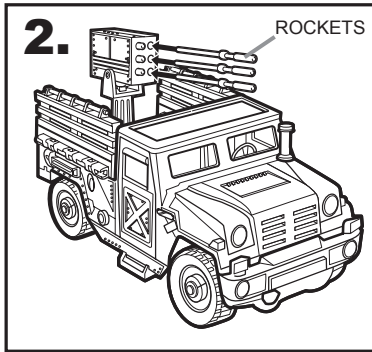

SMOKESCREEN® TRANSPORT WITH BEACHHEAD® FIGURE

Includes vehicle, figure and missiles.

AGES 5+
55636/60101 Asst.

- 1. HOOD OPENS**
- 2. ROLLING WHEELS**
- 3. MISSILE LAUNCHER**
- 4. DRIVER'S SEAT HOLDS ONE FIGURE**
- 5. ONE FIGURE CAN STAND IN PASSENGER AREA** (INCLUDED 1 FIGURE. OTHER FIGURES NOT INCLUDED.)
- 6. SIDES FOLD DOWN**

SMOKESCREEN® TRANSPORT INSTRUCTIONS

- 1.** Launcher is removable for separate play. It can also be interchanged with removable weapons systems on other GI JOE® vehicles (not included).
- 2.** Insert rockets into launcher. Press ends of rockets to launch. Launcher tilts and swivels to direct fire in different directions.
- 3.** Insert weapon into port.
- 4.** Sides fold down.