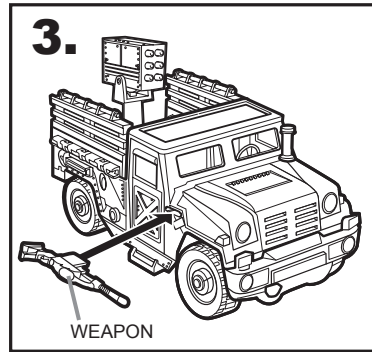

SMOKESCREEN® TRANSPORT WITH BEACHHEAD® FIGURE

Includes vehicle, figure and missiles.

AGES 5+
55636/60101 Asst.

- 1. HOOD OPENS**
- 2. ROLLING WHEELS**
- 3. MISSILE LAUNCHER**
- 4. DRIVER'S SEAT HOLDS ONE FIGURE**
- 5. ONE FIGURE CAN STAND IN PASSENGER AREA** (INCLUDED 1 FIGURE. OTHER FIGURES NOT INCLUDED.)
- 6. SIDES FOLD DOWN**

SMOKESCREEN® TRANSPORT INSTRUCTIONS

- 1.** Launcher is removable for separate play. It can also be interchanged with removable weapons systems on other GI JOE® vehicles (not included).
- 2.** Insert rockets into launcher. Press ends of rockets to launch. Launcher tilts and swivels to direct fire in different directions.
- 3.** Insert weapon into port.
- 4.** Sides fold down.