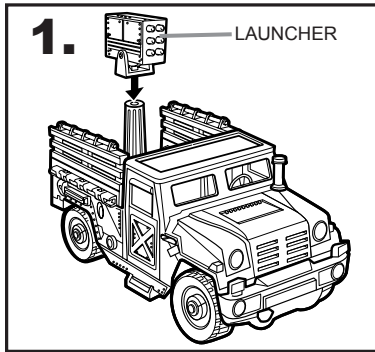

SMOKESCREEN® TRANSPORT WITH BEACHHEAD® FIGURE

Includes vehicle, figure and missiles.

AGES 5+
55636/60101 Asst.

- 1. HOOD OPENS**
- 2. ROLLING WHEELS**
- 3. MISSILE LAUNCHER**
- 4. DRIVER'S SEAT HOLDS ONE FIGURE**
- 5. ONE FIGURE CAN STAND IN PASSENGER AREA** (INCLUDED 1 FIGURE. OTHER FIGURES NOT INCLUDED.)
- 6. SIDES FOLD DOWN**

SMOKESCREEN® TRANSPORT INSTRUCTIONS

- 1.** Launcher is removable for separate play. It can also be interchanged with removable weapons systems on other GI JOE® vehicles (not included).
- 2.** Insert rockets into launcher. Press ends of rockets to launch. Launcher tilts and swivels to direct fire in different directions.
- 3.** Insert weapon into port.
- 4.** Sides fold down.