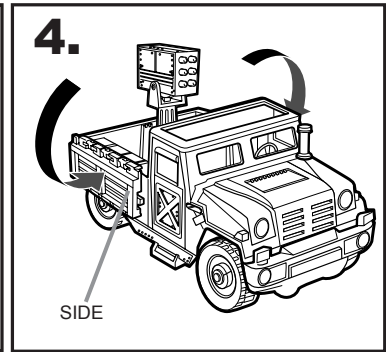

SMOKESCREEN® TRANSPORT WITH BEACHHEAD® FIGURE

Includes vehicle, figure and missiles.

AGES 5+
55636/60101 Asst.

- 1. HOOD OPENS**
- 2. ROLLING WHEELS**
- 3. MISSILE LAUNCHER**
- 4. DRIVER'S SEAT HOLDS ONE FIGURE**
- 5. ONE FIGURE CAN STAND IN PASSENGER AREA** (INCLUDED 1 FIGURE. OTHER FIGURES NOT INCLUDED.)
- 6. SIDES FOLD DOWN**

SMOKESCREEN® TRANSPORT INSTRUCTIONS

- 1.** Launcher is removable for separate play. It can also be interchanged with removable weapons systems on other GI JOE® vehicles (not included).
- 2.** Insert rockets into launcher. Press ends of rockets to launch. Launcher tilts and swivels to direct fire in different directions.
- 3.** Insert weapon into port.
- 4.** Sides fold down.