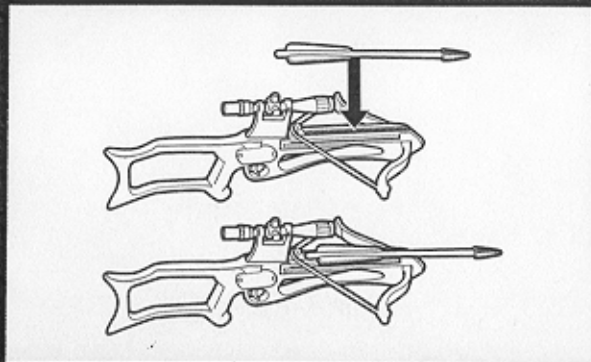

G.I. JOE

Place bolt in crossbow as shown. (Crossbow does not fire.)

PROOF OF PURCHASE

0 76930 81816 9

G.I. JOE®

SWAT TEAM SILENT ENTRY™

P/N 6199640000 81816/81585 Asst.

SWAT Team Silent Entry