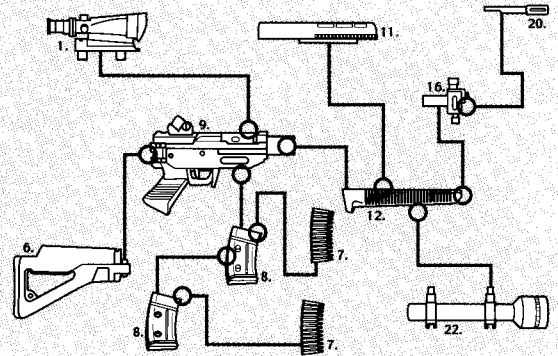

FLASHLIGHT/SCOPE FOR NIGHT OPERATIONS