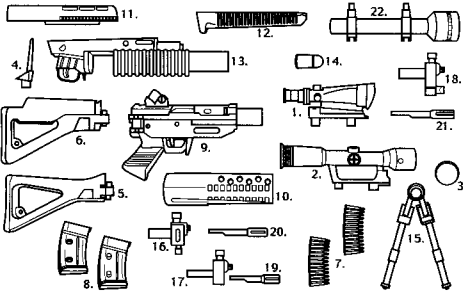

G.I. JOE

WEAPON TECH

ADULT COLLECTABLE

53222/53025 Asst.

550/551 ASSAULT RIFLE

550/551 ASSAULT RIFLE:

- | | |
|-----------------------------------|---------------------------|
| 1) NIGHT VISION SCOPE | 12) 551 BARREL GUARD |
| 2) 1X SCOPE | 13) GRENADE LAUNCHER |
| 3) 1X SCOPE LENS COVER | 14) GRENADE ROUND |
| 4) GRENADE LAUNCHER SIGHT | 15) BIPOD |
| 5) FOLDING BUTT STOCK | 16) FLIP-UP FRONT SIGHT 1 |
| 6) FOLDING BUTT STOCK PAD | 17) FLIP-UP FRONT SIGHT 2 |
| 7) 2 REMOVABLE BULLET STRIPS | 18) FLIP-UP FRONT SIGHT 3 |
| 8) 2 TRANSPARENT MAGAZINES | 19) BARREL 1 |
| 9) MAIN HOUSING & TRIGGER | 20) BARREL 2 |
| 10) 550 BARREL GUARD | 21) BARREL 3 |
| 11) GRENADE LAUNCHER BARREL COVER | 22) FLASHLIGHT COVER |