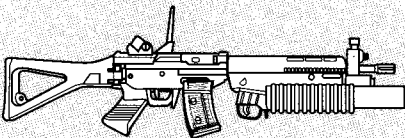

G.I. JOE

WEAPON TECH

ADULT COLLECTABLE

53222/53025 Asst.

550/551 ASSAULT RIFLE

550/551 ASSAULT RIFLE:

- | | |
|-----------------------------------|---------------------------|
| 1) NIGHT VISION SCOPE | 12) 551 BARREL GUARD |
| 2) 1X SCOPE | 13) GRENADE LAUNCHER |
| 3) 1X SCOPE LENS COVER | 14) GRENADE ROUND |
| 4) GRENADE LAUNCHER SIGHT | 15) BIPOD |
| 5) FOLDING BUTT STOCK | 16) FLIP-UP FRONT SIGHT 1 |
| 6) FOLDING BUTT STOCK PAD | 17) FLIP-UP FRONT SIGHT 2 |
| 7) 2 REMOVABLE BULLET STRIPS | 18) FLIP-UP FRONT SIGHT 3 |
| 8) 2 TRANSPARENT MAGAZINES | 19) BARREL 1 |
| 9) MAIN HOUSING & TRIGGER | 20) BARREL 2 |
| 10) 550 BARREL GUARD | 21) BARREL 3 |
| 11) GRENADE LAUNCHER BARREL COVER | 22) FLASHLIGHT COVER |

OUTFITTED FOR MARITIME OPERATIONS

FLASHLIGHT/SCOPE FOR NIGHT OPERATIONS

GRENADE LAUNCHER FOR HEAVY WEAPONS BACKUP

Product and colors may vary.
 © 2002 Hasbro, Inc. All Rights Reserved.
 ® denotes Reg. U.S. Pat. & TM Office.