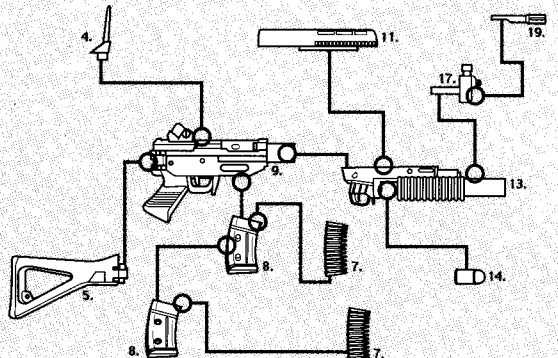

GRENADE LAUNCHER FOR HEAVY WEAPONS BACKUP

Product and colors may vary.
© 2002 Hasbro, Inc. All Rights Reserved.
® denotes Reg. U.S. Pat. & TM Office.

P/N 6190460000