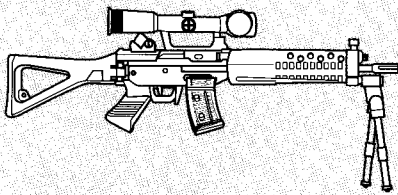

G.I. JOE

WEAPON TECH

ADULT COLLECTABLE

53222/53025 Asst.

550/551 ASSAULT RIFLE

550/551 ASSAULT RIFLE:

- | | |
|-----------------------------------|---------------------------|
| 1) NIGHT VISION SCOPE | 12) 551 BARREL GUARD |
| 2) 1X SCOPE | 13) GRENADE LAUNCHER |
| 3) 1X SCOPE LENS COVER | 14) GRENADE ROUND |
| 4) GRENADE LAUNCHER SIGHT | 15) BIPOD |
| 5) FOLDING BUTT STOCK | 16) FLIP-UP FRONT SIGHT 1 |
| 6) FOLDING BUTT STOCK PAD | 17) FLIP-UP FRONT SIGHT 2 |
| 7) 2 REMOVABLE BULLET STRIPS | 18) FLIP-UP FRONT SIGHT 3 |
| 8) 2 TRANSPARENT MAGAZINES | 19) BARREL 1 |
| 9) MAIN HOUSING & TRIGGER | 20) BARREL 2 |
| 10) 550 BARREL GUARD | 21) BARREL 3 |
| 11) GRENADE LAUNCHER BARREL COVER | 22) FLASHLIGHT COVER |

OUTFITTED FOR MARITIME OPERATIONS

FLASHLIGHT/SCOPE FOR NIGHT OPERATIONS

GRENADE LAUNCHER FOR HEAVY WEAPONS BACKUP

Product and colors may vary.
 © 2002 Hasbro, Inc. All Rights Reserved.
 ® denotes Reg. U.S. Pat. & TM Office.