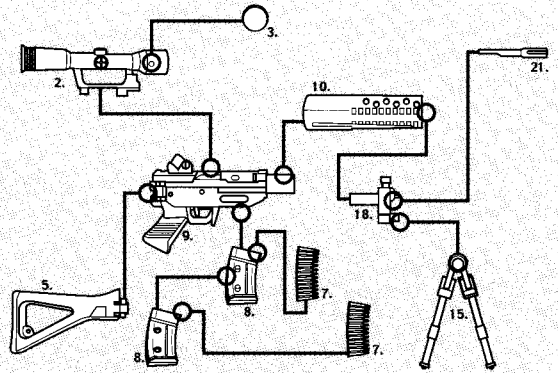

OUTFITTED FOR MARITIME OPERATIONS