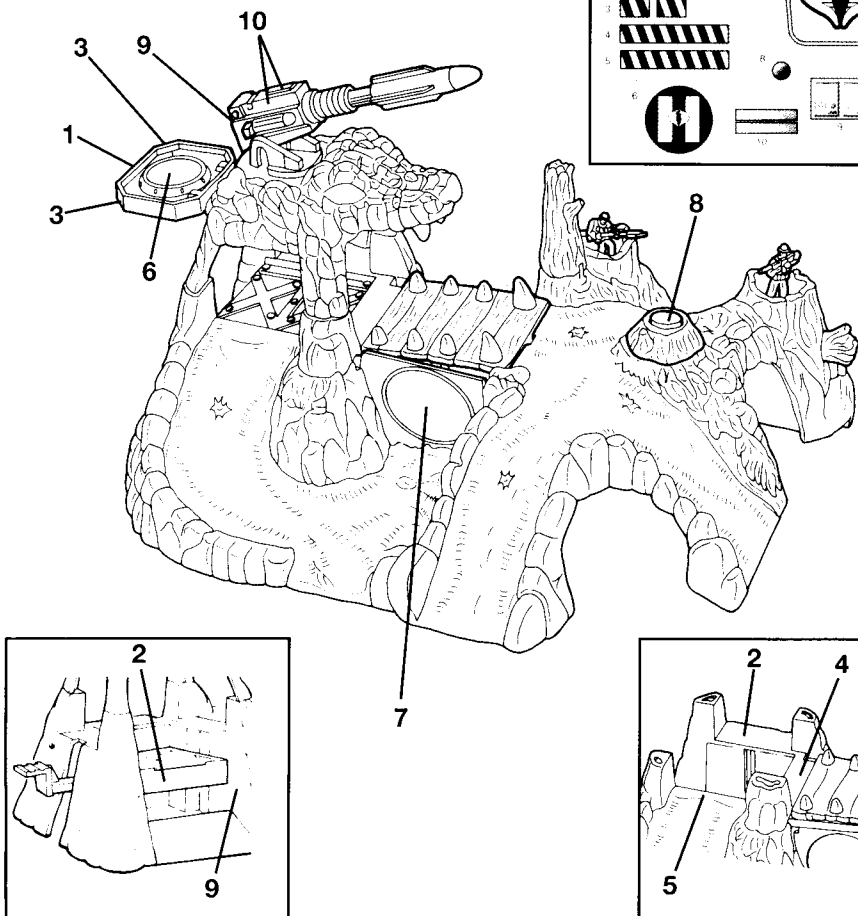

**WARNING:**

CHOKING HAZARD—Small parts.  
Not for children under 3 years.

**AGES 5+**

53197/53196 Asst.

Assembly required.  
No tools needed.

# Cobra Mountain Headquarters

Includes playset, 2 vehicles, 2 figures, label sheet and instructions.

- 1.** Peel and apply labels as shown.

**2.** To assemble and operate, attach accessories to playset as shown.

Attach booby trap bridge and gate.  
Attach remaining accessories.

**3.** Rotate booby trap control and point it towards the booby trap you want to function. Press button to activate.

Use lever to raise and lower Working Personnel Elevator.