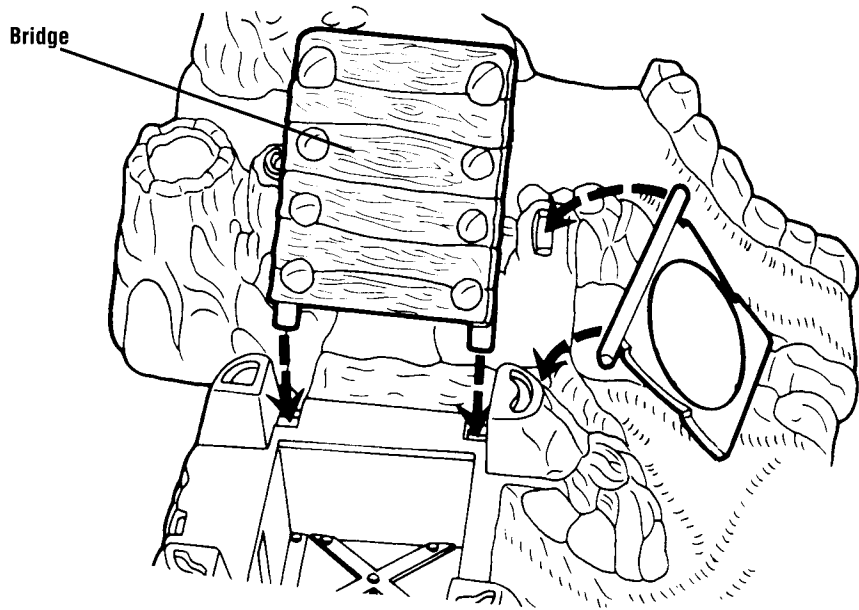

**WARNING:**

CHOKING HAZARD—Small parts.  
Not for children under 3 years.

**AGES 5+**

53197/53196 Asst.

Assembly required.  
No tools needed.

# Cobra Mountain Headquarters

Includes playset, 2 vehicles, 2 figures, label sheet and instructions.

- 1.** Peel and apply labels as shown.

**2.** To assemble and operate, attach accessories to playset as shown.

Attach booby trap bridge and gate.  
Attach remaining accessories.

**3.** Rotate booby trap control and point it towards the booby trap you want to function. Press button to activate.

Use lever to raise and lower Working Personnel Elevator.