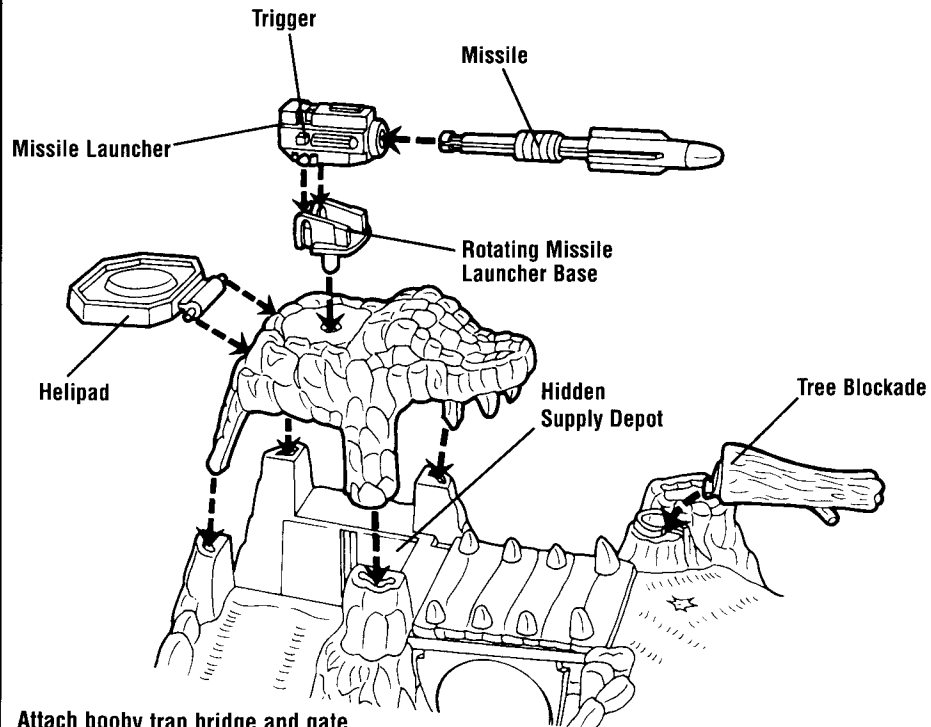

**WARNING:**

CHOKING HAZARD—Small parts.  
Not for children under 3 years.

**AGES 5+**

53197/53196 Asst.

Assembly required.  
No tools needed.

# Cobra Mountain Headquarters

Includes playset, 2 vehicles, 2 figures, label sheet and instructions.

- 1.** Peel and apply labels as shown.

**2.** To assemble and operate, attach accessories to playset as shown.

Attach booby trap bridge and gate.  
Attach remaining accessories.

**3.** Rotate booby trap control and point it towards the booby trap you want to function. Press button to activate.

Use lever to raise and lower Working Personnel Elevator.

**4.** Action features:

Press trigger to fire.

Flip up rear door to create helipad.

Place figures in foxholes.

Drawbridge opens and closes.

Pull branch in and out to simulate battle action.