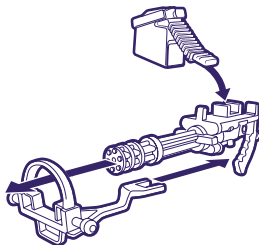

ROADBLOCK™

WARNING:

CHOKING HAZARD—Small parts.
Not for children under 3 years.

AGES 5+
57400/56995 Asst.

Put arms through
loops on ghillie
suit as shown.

Assemble as shown.

gijoe.com
FOR NEW PRODUCTS AND OFFERS