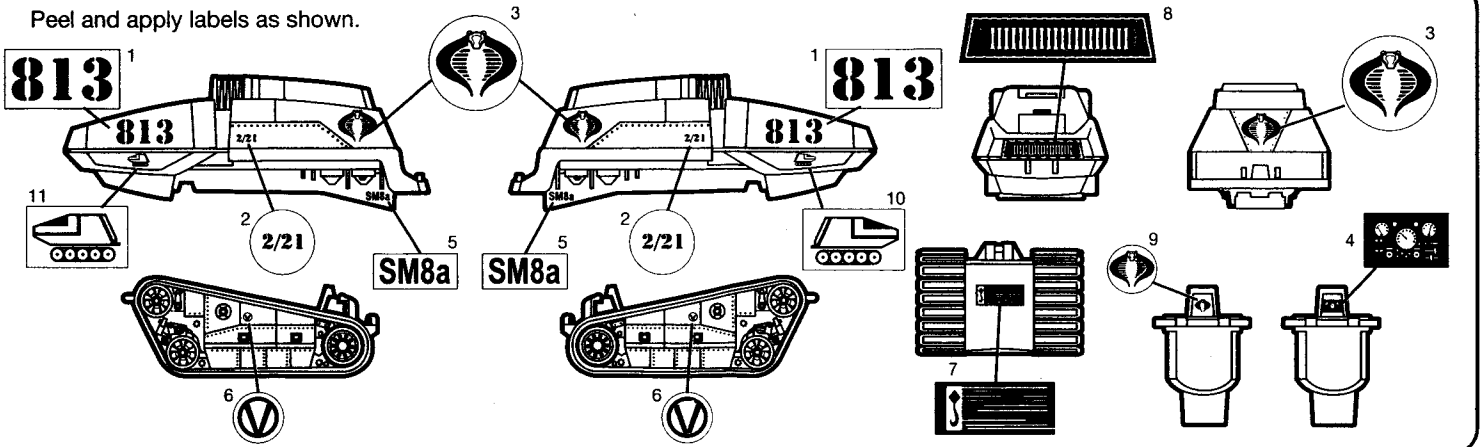

A COBRA® COMMAND WEAPON H.I.S.S.® III HIGH SPEED SENTRY

Seat figure in driver's seat.

Additional figures (not included) can ride on the foot pegs and inside turret. Hook in back of vehicle can pull other vehicles (not included).

- 1) CANNON MOTOR-DRIVE ACCESS HATCH
- 2) TURRET/COCKPIT TWO-WAY COMMUNICATOR
- 3) HEADLIGHTS
- 4) IDLER BOGEYS
- 5) SHELL-PROOF TINTED CANOPY
- 6) COMMAND COCKPIT WITH DRIVE CONTROLS
- 7) FLEET IDENTIFICATION NUMBER
- 8) 90MM TWIN CANNONS
- 9) ENGINE RADIATOR
- 10) MAIN BATTLE TURRET
- 11) REAR PERSONNEL PLATFORM
- 12) SELF-SEALING FUEL CANISTERS
- 13) TOW HOOK
- 14) GROUND EQUIPMENT LOCKERS
- 15) ARMOR PLATING SKIRTS
- 16) DRIVE BOGEY

Peel and apply labels as shown.

IN THE INTEREST OF BETTER QUALITY AND VALUE, WE ARE CONSTANTLY IMPROVING AND UPDATING OUR PRODUCTS. CONSEQUENTLY, PICTURES ON THIS PACKAGE MAY SOMETIMES DIFFER FROM THE MODEL ENCLOSED.