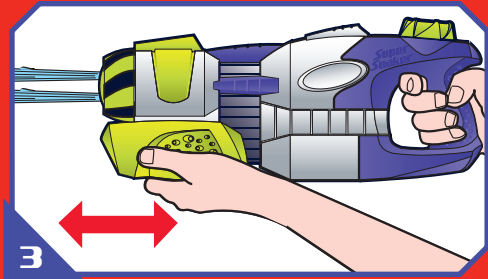

## SUPER SOAKER HELIX™ Instructions

1 Place end of hose/faucet into Quick Fill Cap. Press down and fill 2/3 with clean, clear water.

2 Rotate Dial Controller to “narrow” or “wide” to select width of water stream.

3 Slide Pump Handle for blasting action.

## Body Target Instructions

1 Remove Body Target paper backing and dispose of properly.

2 Stick adhesive side of Body Target onto your body and blast away!

**IMPORTANT:** SUPER SOAKER SOAKERTAG ELITE Body Targets have been thoroughly tested. However, as with cosmetics, some individuals may experience minor irritation. If irritation occurs, rinse with water and discontinue use.