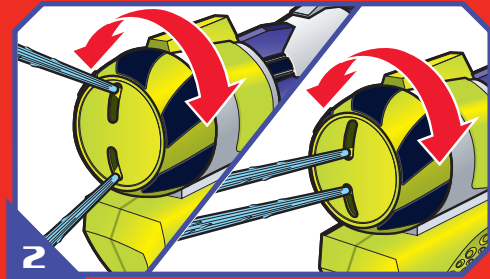

## SUPER SOAKER HELIX™ Instructions

1 Place end of hose/faucet into Quick Fill Cap. Press down and fill 2/3 with clean, clear water.

2 Rotate Dial Controller to “narrow” or “wide” to select width of water stream.

3 Slide Pump Handle for blasting action.

## Body Target Instructions

1 Remove Body Target paper backing and dispose of properly.

2 Stick adhesive side of Body Target onto your body and blast away!

**IMPORTANT:** SUPER SOAKER SOAKERTAG ELITE Body Targets have been thoroughly tested. However, as with cosmetics, some individuals may experience minor irritation. If irritation occurs, rinse with water and discontinue use.