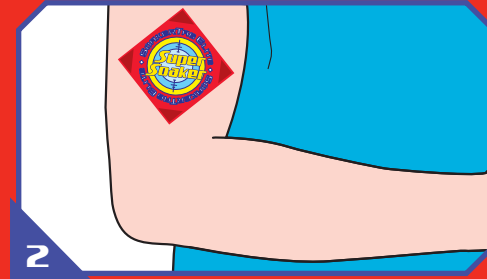

## SUPER SOAKER HELIX™ Instructions

1 Place end of hose/faucet into Quick Fill Cap. Press down and fill 2/3 with clean, clear water.

2 Rotate Dial Controller to “narrow” or “wide” to select width of water stream.

## Body Target Instructions

1 Remove Body Target paper backing and dispose of properly.

2 Stick adhesive side of Body Target onto your body and blast away!

**IMPORTANT:** SUPER SOAKER SOAKERTAG ELITE Body Targets have been thoroughly tested. However, as with cosmetics, some individuals may experience minor irritation. If irritation occurs, rinse with water and discontinue use.