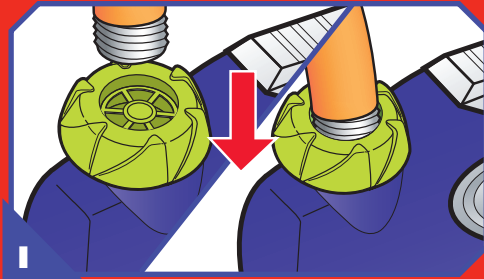

## SUPER SOAKER HELIX™ Instructions

1 Place end of hose/faucet into Quick Fill Cap. Press down and fill 2/3 with clean, clear water.

2 Rotate Dial Controller to “narrow” or “wide” to select width of water stream.

3 Slide Pump Handle for blasting action.

## Body Target Instructions

1 Remove Body Target paper backing and dispose of properly.

2 Stick adhesive side of Body Target onto your body and blast away!

**IMPORTANT:** SUPER SOAKER SOAKERTAG ELITE Body Targets have been thoroughly tested. However, as with cosmetics, some individuals may experience minor irritation. If irritation occurs, rinse with water and discontinue use.