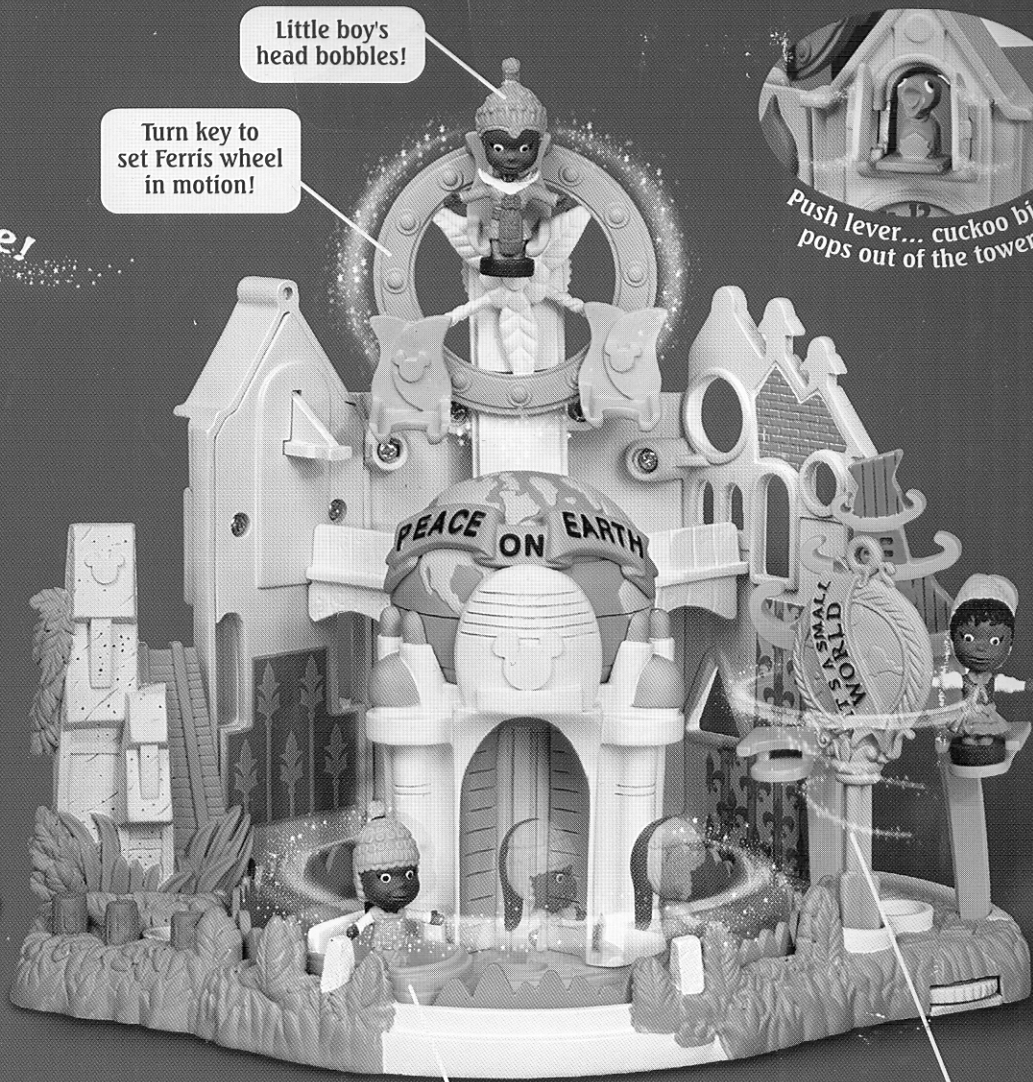

Disney
Theme Parks

Bring the **MAGIC** Home!

It's a Small World

Take a boatripe through exotic lands and faraway places!

Kids can ride on parade float!

Little boy's head bobbles!

Turn key to set Ferris wheel in motion!

Push lever... cuckoo bird pops out of the tower!

Your Key to the Magic activates special features!

Playset comes with parade float, 3 figures, and 1 Key to the Magic.

Turn key to make boat sail through the ride!

Build the whole Magical World of Disney!

Disney's Showtime Celebration

© Disney

C-015D

Not suitable for children under 3 years because of small parts - choking hazard.