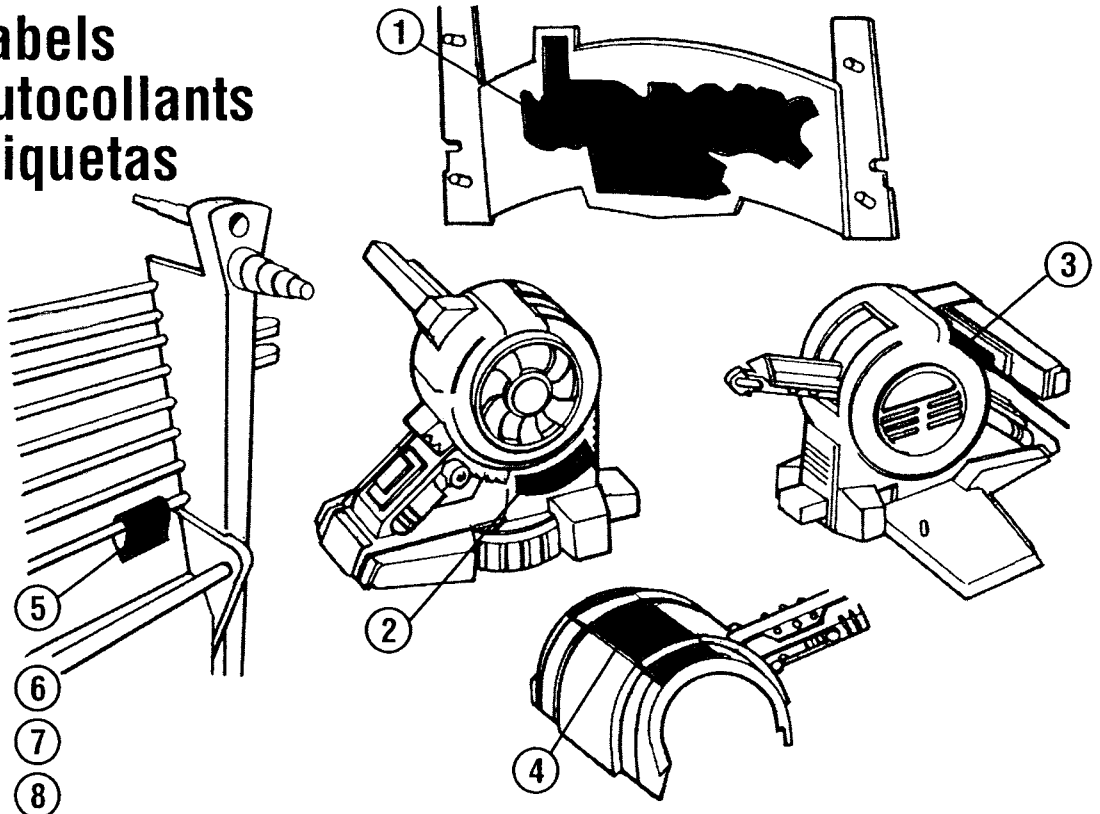

AGES 4 & UP ÂGE: 4+ EDAD: 4+

Labels Autocollants Etiquetas

Assembly of gate Assemblage de la barrière Armado del portón

Jurassic Park III is a trademark and copyright of Universal Studios and Amblin Entertainment, Inc.
Licensed by Universal Studios Licensing, Inc. All Rights Reserved.