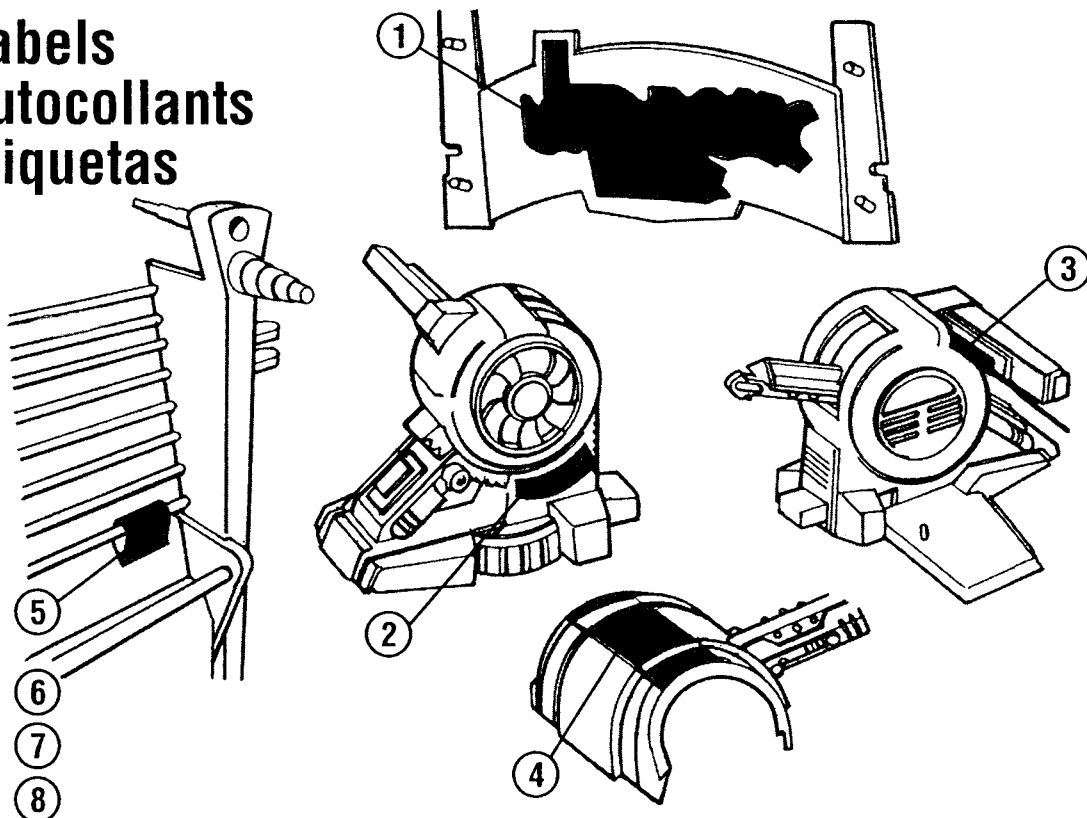

AGES 4 & UP ÂGE: 4+ EDAD: 4+

Labels Autocollants Etiquetas

Assembly of gate

Assemblage de la barrière

Armado del portón

Jurassic Park III is a trademark and copyright of Universal Studios and Amblin Entertainment, Inc.
Licensed by Universal Studios Licensing, Inc. All Rights Reserved.