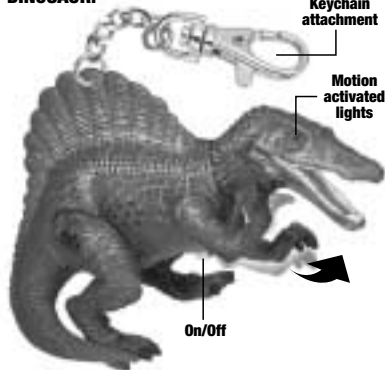

TIGER
ELECTRONICS
Item No. 36408

Spinosaurus
Keychain

200101840IWT1-01

INSTRUCTION

**YOU'RE IN CONTROL OF A JURASSIC PARK 3
DINOSAUR:**

HOW TO USE:

On the chest of your JP3 Dinosaur is the on/off switch.

Slide the on/off switch to the ON position to turn on your dinosaur.

Now, move or jiggle your dinosaur to give it motion.

Movement of the dinosaur activates the roaring sounds and flashing lights.

To turn off your dinosaur:

Slide the on/off switch to the OFF position.

5+

INSERTING THE BATTERIES