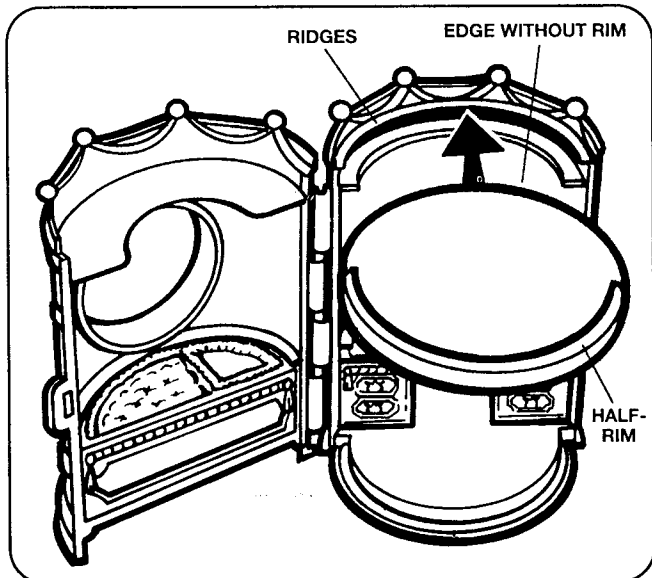

PLAYSKOOL

Krystal Princess

Bedroom Suite

Ages 3 & Up

WARNING - Contains small parts which may present a choking hazard to children under three.

Includes bed, vanity, throne, table, platform, medallion and instruction sheet.

TO ATTACH PLATFORM:

Position side of platform with half-rim facing up. Slip edge without rim between ridges above vanity.

TO INSERT MEDALLION:

Align hole on one side of medallion with tab on one side of opening. Press other side of medallion into opening until tab snaps into hole.

TO ASSEMBLE EACH THRONE:

Fold seat up.

Swing arms in.

Fold catch under throne and hook it over tabs.

Throne assembled.

PLAYTIME REMINDERS:

- You can display one of your Krystal Princess domes on the platform.
- Any one of your Krystal Princess dolls can sit on the throne. Use it as a chair for the vanity or the table.
- Give the medallion a spin for a krystal shower!