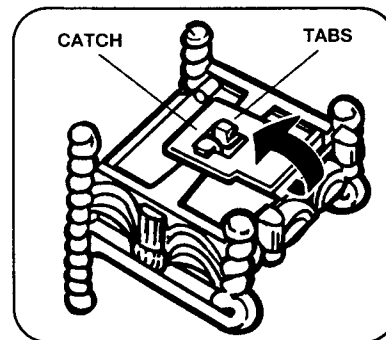

TO ATTACH PLATFORM:

Position side of platform with half-rim facing up. Slip edge without rim between ridges above vanity.

TO INSERT MEDALLION:

Align hole on one side of medallion with tab on one side of opening. Press other side of medallion into opening until tab snaps into hole.

TO ASSEMBLE EACH THRONE:

Fold seat up.

Swing arms in.

Fold catch under throne and hook it over tabs.

Throne assembled.

PLAYTIME REMINDERS:

- You can display one of your Krystal Princess domes on the platform.
- Any one of your Krystal Princess dolls can sit on the throne. Use it as a chair for the vanity or the table.
- Give the medallion a spin for a krystal shower!