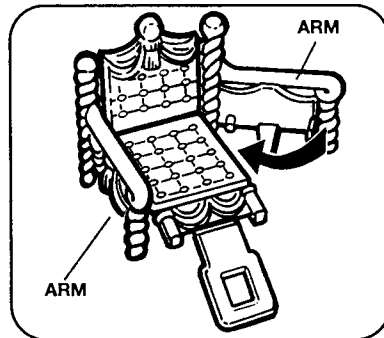

### TO ATTACH PLATFORM:

Position side of platform with half-rim facing up. Slip edge without rim between ridges above vanity.

### TO INSERT MEDALLION:

Align hole on one side of medallion with tab on one side of opening. Press other side of medallion into opening until tab snaps into hole.

### TO ASSEMBLE EACH THRONE:

Fold seat up.

Swing arms in.

Fold catch under throne and hook it over tabs.

Throne assembled.