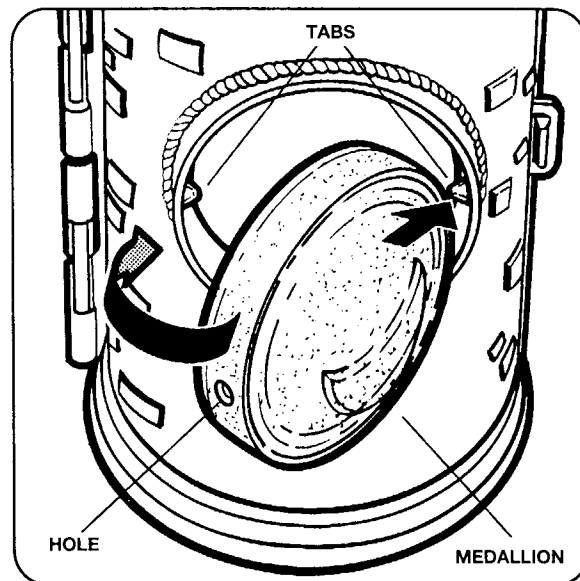

PLAYSKOOL

Krystal Princess

Bedroom Suite

Ages 3 & Up

WARNING - Contains small parts which may present a choking hazard to children under three.

Includes bed, vanity, throne, table, platform, medallion and instruction sheet.

TO ATTACH PLATFORM:

Position side of platform with half-rim facing up. Slip edge without rim between ridges above vanity.

TO INSERT MEDALLION:

Align hole on one side of medallion with tab on one side of opening. Press other side of medallion into opening until tab snaps into hole.

TO ASSEMBLE EACH THRONE:

Fold seat up.

Swing arms in.

Fold catch under throne and hook it over tabs.

Throne assembled.

PLAYTIME REMINDERS:

- You can display one of your Krystal Princess domes on the platform.
- Any one of your Krystal Princess dolls can sit on the throne. Use it as a chair for the vanity or the table.
- Give the medallion a spin for a krystal shower!