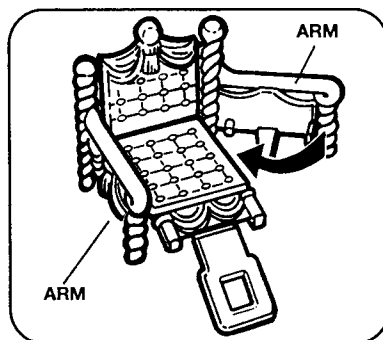

TO ATTACH PLATFORM:

Position side of platform with half-rim facing up. Slip edge without rim between ridges above vanity.

TO INSERT MEDALLION:

Align hole on one side of medallion with tab on one side of opening. Press other side of medallion into opening until tab snaps into hole.

TO ASSEMBLE EACH THRONE:

Fold seat up.

Swing arms in.

Fold catch under throne and hook it over tabs.

Throne assembled.

PLAYTIME REMINDERS:

- You can display one of your Krystal Princess domes on the platform.
- Any one of your Krystal Princess dolls can sit on the throne. Use it as a chair for the vanity or the table.
- Give the medallion a spin for a krystal shower!