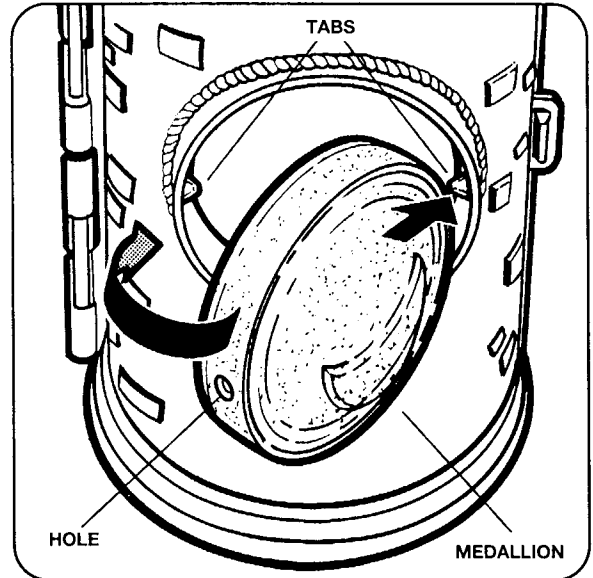

TO INSERT MEDALLION:

Align hole on one side of medallion with tab on one side of opening. Press other side of medallion into opening until tab snaps into hole.