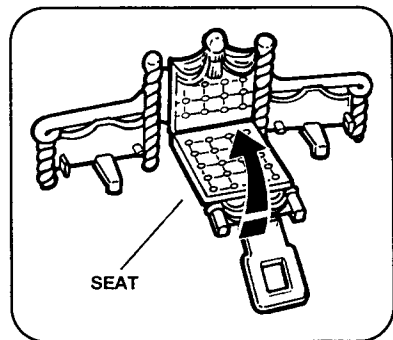

TO ATTACH PLATFORM:

Position side of platform with half-rim facing up. Slip edge without rim between ridges above vanity.

TO INSERT MEDALLION:

Align hole on one side of medallion with tab on one side of opening. Press other side of medallion into opening until tab snaps into hole.

TO ASSEMBLE EACH THRONE:

Fold seat up.

Swing arms in.

Fold catch under throne and hook it over tabs.

Throne assembled.

PLAYTIME REMINDERS:

- You can display one of your Krystal Princess domes on the platform.
- Any one of your Krystal Princess dolls can sit on the throne. Use it as a chair for the vanity or the table.
- Give the medallion a spin for a krystal shower!