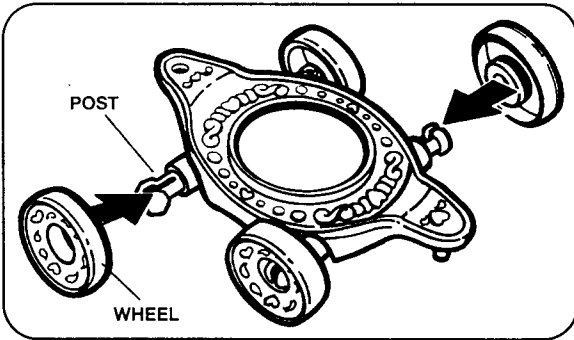

Krystal Princess

Ages 3 & Up

WARNING - Contains small parts which may present a choking hazard to children under three.

Krystal Carriage

Includes swan, 2 carriage seats, 2 bases, 8 wheels, 2 thrones and instruction sheet.

TO ATTACH WHEELS:

Position decorated side of wheels away from carriage bases. Slip wheels onto posts until wheels snap into place.

TO ATTACH EACH SEAT:

Press bottom of seat over raised ring on top of carriage base.

TO ASSEMBLE EACH THRONE:

Fold seat up.

Swing arms in.

Fold catch under throne and hook it over tabs.

TO ATTACH THE SWAN AND CARRIAGES TOGETHER:

Slip posts into holes as shown.

PLAYTIME REMINDERS:

- One of your Krystal Princess dolls can sit in the swan and go for a ride.
- You can place the thrones in the carriage seats or swan, then place two of your Krystal Princess dolls on the thrones, and take them for a ride.
- The domes fit over the carriage seats, so you can take two of your Krystal Princess dolls for a ride while they're inside their domes.