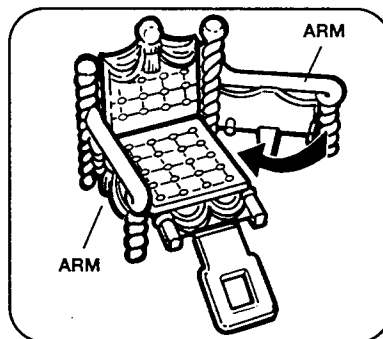

Krystal Princess

Ages 3 & Up

WARNING - Contains small parts which may present a choking hazard to children under three.

Krystal Carriage

Includes swan, 2 carriage seats, 2 bases, 8 wheels, 2 thrones and instruction sheet.

TO ATTACH WHEELS:

Position decorated side of wheels away from carriage bases. Slip wheels onto posts until wheels snap into place.

TO ATTACH EACH SEAT:

Press bottom of seat over raised ring on top of carriage base.

TO ASSEMBLE EACH THRONE:

Fold seat up.

Swing arms in.

Fold catch under throne and hook it over tabs.

TO ATTACH THE SWAN AND CARRIAGES TOGETHER:

Slip posts into holes as shown.

PLAYTIME REMINDERS:

- One of your Krystal Princess dolls can sit in the swan and go for a ride.
- You can place the thrones in the carriage seats or swan, then place two of your Krystal Princess dolls on the thrones, and take them for a ride.
- The domes fit over the carriage seats, so you can take two of your Krystal Princess dolls for a ride while they're inside their domes.