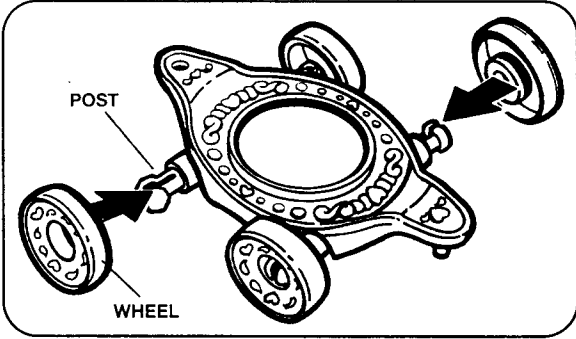

Krystal Princess

Ages 3 & Up

WARNING - Contains small parts which may present a choking hazard to children under three.

Krystal Carriage

Includes swan, 2 carriage seats, 2 bases, 8 wheels, 2 thrones and instruction sheet.

TO ATTACH WHEELS:

Position decorated side of wheels away from carriage bases. Slip wheels onto posts until wheels snap into place.

TO ATTACH EACH SEAT:

Press bottom of seat over raised ring on top of carriage base.

TO ASSEMBLE EACH THRONE:

Fold seat up.

Swing arms in.

Fold catch under throne and hook it over tabs.

TO ATTACH THE SWAN AND CARRIAGES TOGETHER:

Slip posts into holes as shown.

PLAYTIME REMINDERS:

- One of your Krystal Princess dolls can sit in the swan and go for a ride.
- You can place the thrones in the carriage seats or swan, then place two of your Krystal Princess dolls on the thrones, and take them for a ride.
- The domes fit over the carriage seats, so you can take two of your Krystal Princess dolls for a ride while they're inside their domes.