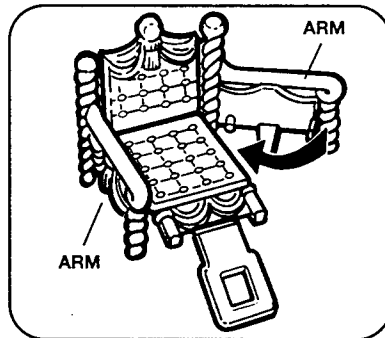

Krystal Princess

Ages 3 & Up

WARNING - Contains small parts which may present a choking hazard to children under three.

Krystal Carriage

Includes swan, 2 carriage seats, 2 bases, 8 wheels, 2 thrones and instruction sheet.

TO ATTACH WHEELS:

Position decorated side of wheels away from carriage bases. Slip wheels onto posts until wheels snap into place.

TO ATTACH EACH SEAT:

Press bottom of seat over raised ring on top of carriage base.

TO ASSEMBLE EACH THRONE:

Fold seat up.

Swing arms in.

Fold catch under throne and hook it over tabs.

TO ATTACH THE SWAN AND CARRIAGES TOGETHER:

Slip posts into holes as shown.

PLAYTIME REMINDERS:

- One of your Krystal Princess dolls can sit in the swan and go for a ride.
- You can place the thrones in the carriage seats or swan, then place two of your Krystal Princess dolls on the thrones, and take them for a ride.
- The domes fit over the carriage seats, so you can take two of your Krystal Princess dolls for a ride while they're inside their domes.