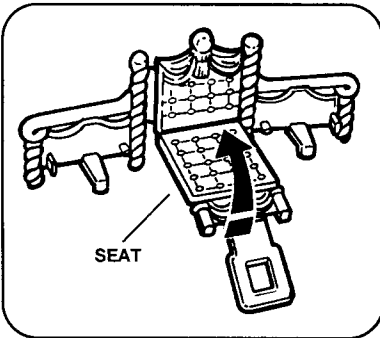

Krystal Princess

Ages 3 & Up

WARNING - Contains small parts which may present a choking hazard to children under three.

Krystal Carriage

Includes swan, 2 carriage seats, 2 bases, 8 wheels, 2 thrones and instruction sheet.

TO ATTACH WHEELS:

Position decorated side of wheels away from carriage bases. Slip wheels onto posts until wheels snap into place.

TO ATTACH EACH SEAT:

Press bottom of seat over raised ring on top of carriage base.

TO ASSEMBLE EACH THRONE:

Fold seat up.

Swing arms in.

Fold catch under throne and hook it over tabs.

TO ATTACH THE SWAN AND CARRIAGES TOGETHER:

Slip posts into holes as shown.

PLAYTIME REMINDERS:

- One of your Krystal Princess dolls can sit in the swan and go for a ride.
- You can place the thrones in the carriage seats or swan, then place two of your Krystal Princess dolls on the thrones, and take them for a ride.
- The domes fit over the carriage seats, so you can take two of your Krystal Princess dolls for a ride while they're inside their domes.