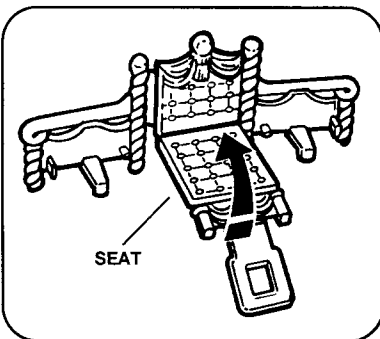

Krystal Princess

Ages 3 & Up

WARNING - Contains small parts which may present a choking hazard to children under three.

Krystal Carriage

Includes swan, 2 carriage seats, 2 bases, 8 wheels, 2 thrones and instruction sheet.

TO ATTACH WHEELS:

Position decorated side of wheels away from carriage bases. Slip wheels onto posts until wheels snap into place.

TO ATTACH EACH SEAT:

Press bottom of seat over raised ring on top of carriage base.

TO ASSEMBLE EACH THRONE:

Fold seat up.

Swing arms in.

Fold catch under throne and hook it over tabs.

TO ATTACH THE SWAN AND CARRIAGES TOGETHER:

Slip posts into holes as shown.

PLAYTIME REMINDERS:

- One of your Krystal Princess dolls can sit in the swan and go for a ride.
- You can place the thrones in the carriage seats or swan, then place two of your Krystal Princess dolls on the thrones, and take them for a ride.
- The domes fit over the carriage seats, so you can take two of your Krystal Princess dolls for a ride while they're inside their domes.