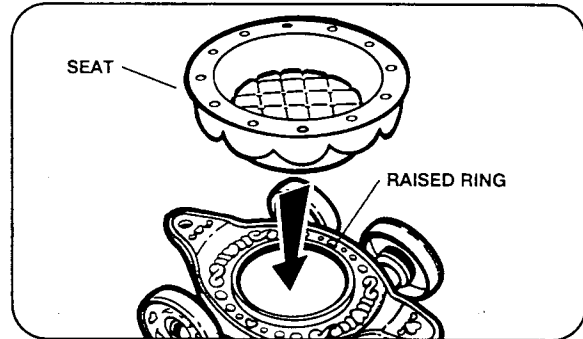

Krystal Princess

Ages 3 & Up

WARNING - Contains small parts which may present a choking hazard to children under three.

Krystal Carriage

Includes swan, 2 carriage seats, 2 bases, 8 wheels, 2 thrones and instruction sheet.

TO ATTACH WHEELS:

Position decorated side of wheels away from carriage bases. Slip wheels onto posts until wheels snap into place.

TO ATTACH EACH SEAT:

Press bottom of seat over raised ring on top of carriage base.

TO ASSEMBLE EACH THRONE:

Fold seat up.

Swing arms in.

Fold catch under throne and hook it over tabs.

TO ATTACH THE SWAN AND CARRIAGES TOGETHER:

Slip posts into holes as shown.

PLAYTIME REMINDERS:

- One of your Krystal Princess dolls can sit in the swan and go for a ride.
- You can place the thrones in the carriage seats or swan, then place two of your Krystal Princess dolls on the thrones, and take them for a ride.
- The domes fit over the carriage seats, so you can take two of your Krystal Princess dolls for a ride while they're inside their domes.