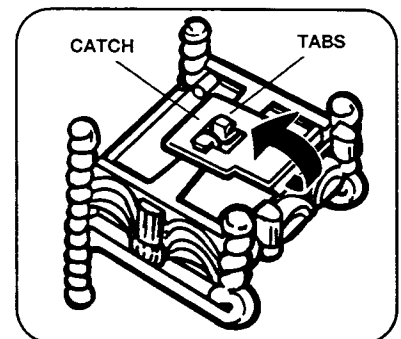

Krystal Princess

Ages 3 & Up

WARNING - Contains small parts which may present a choking hazard to children under three.

Krystal Carriage

Includes swan, 2 carriage seats, 2 bases, 8 wheels, 2 thrones and instruction sheet.

TO ATTACH WHEELS:

Position decorated side of wheels away from carriage bases. Slip wheels onto posts until wheels snap into place.

TO ATTACH EACH SEAT:

Press bottom of seat over raised ring on top of carriage base.

TO ASSEMBLE EACH THRONE:

Fold seat up.

Swing arms in.

Fold catch under throne and hook it over tabs.

TO ATTACH THE SWAN AND CARRIAGES TOGETHER:

Slip posts into holes as shown.

PLAYTIME REMINDERS:

- One of your Krystal Princess dolls can sit in the swan and go for a ride.
- You can place the thrones in the carriage seats or swan, then place two of your Krystal Princess dolls on the thrones, and take them for a ride.
- The domes fit over the carriage seats, so you can take two of your Krystal Princess dolls for a ride while they're inside their domes.