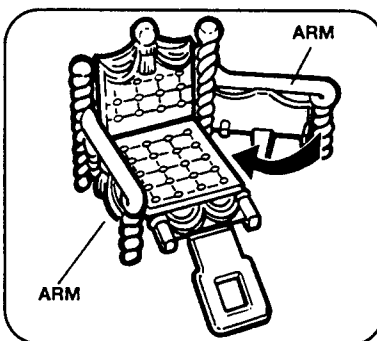

TO ATTACH PLATFORM:

Position side of platform with half-rim facing up. Slip edge without rim between ridges above vanity.

TO INSERT MEDALLION:

Align hole on one side of medallion with tab on one side of opening. Press other side of medallion into opening until tab snaps into hole.

TO ASSEMBLE EACH THRONE:

Fold seat up.

Swing arms in.

Fold catch under throne and hook it over tabs.

Throne assembled.

PLAYTIME REMINDERS:

- You can display one of your Krystal Princess domes on the platform.
- Any one of your Krystal Princess dolls can sit on the throne. Use it as a chair for the vanity or the table.
- Give the medallion a spin for a krystal shower!