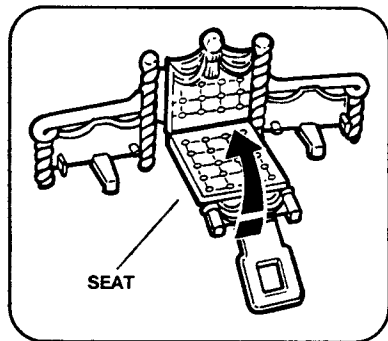

TO ATTACH PLATFORM:

Position side of platform with half-rim facing up. Slip edge without rim between ridges above vanity.

TO INSERT MEDALLION:

Align hole on one side of medallion with tab on one side of opening. Press other side of medallion into opening until tab snaps into hole.

TO ASSEMBLE EACH THRONE:

Fold seat up.

Swing arms in.

Fold catch under throne and hook it over tabs.

Throne assembled.

PLAYTIME REMINDERS:

- You can display one of your Krystal Princess domes on the platform.
- Any one of your Krystal Princess dolls can sit on the throne. Use it as a chair for the vanity or the table.
- Give the medallion a spin for a krystal shower!