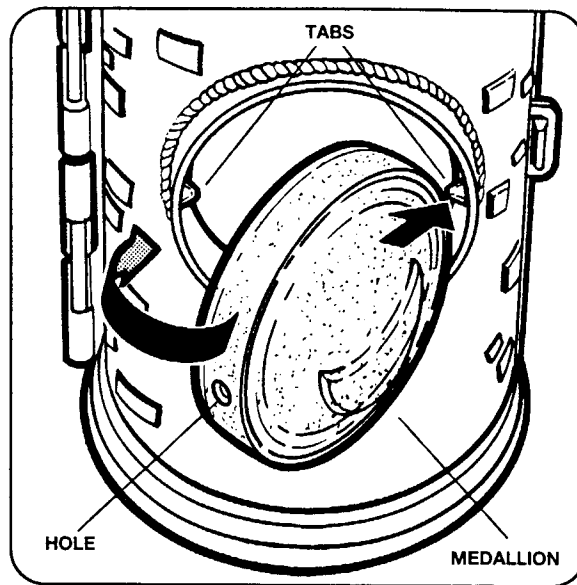

Krystal Princess™

Bedroom Suite

Ages 3 & Up

WARNING - Contains small parts which may present a choking hazard to children under three.

Includes bed, vanity, throne, table, platform, medallion and instruction sheet.

TO ATTACH PLATFORM:

Position side of platform with half-rim facing up. Slip edge without rim between ridges above vanity.

TO INSERT MEDALLION:

Align hole on one side of medallion with tab on one side of opening. Press other side of medallion into opening until tab snaps into hole.

TO ASSEMBLE EACH THRONE:

Fold seat up.

Swing arms in.

Fold catch under throne and hook it over tabs.

Throne assembled.

PLAYTIME REMINDERS:

- You can display one of your Krystal Princess domes on the platform.
- Any one of your Krystal Princess dolls can sit on the throne. Use it as a chair for the vanity or the table.
- Give the medallion a spin for a krystal shower!