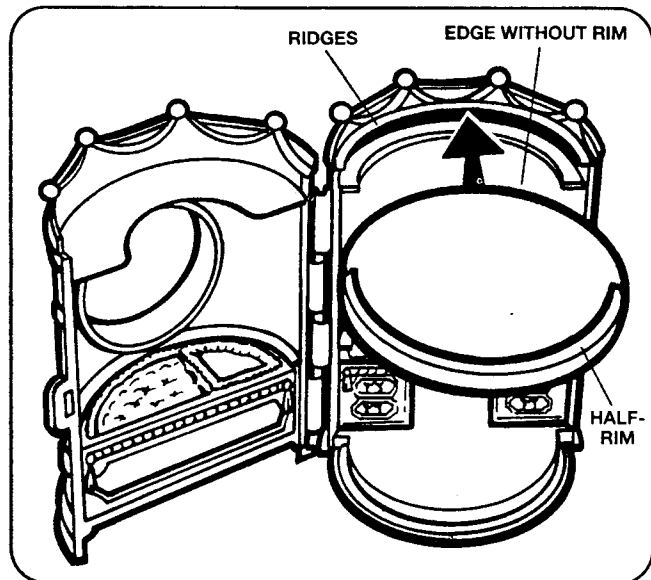

Krystal Princess™

Bedroom Suite

Ages 3 & Up

WARNING - Contains small parts which may present a choking hazard to children under three.

Includes bed, vanity, throne, table, platform, medallion and instruction sheet.

TO ATTACH PLATFORM:

Position side of platform with half-rim facing up. Slip edge without rim between ridges above vanity.

TO INSERT MEDALLION:

Align hole on one side of medallion with tab on one side of opening. Press other side of medallion into opening until tab snaps into hole.

TO ASSEMBLE EACH THRONE:

Fold seat up.

Swing arms in.

Fold catch under throne and hook it over tabs.

Throne assembled.

PLAYTIME REMINDERS:

- You can display one of your Krystal Princess domes on the platform.
- Any one of your Krystal Princess dolls can sit on the throne. Use it as a chair for the vanity or the table.
- Give the medallion a spin for a krystal shower!