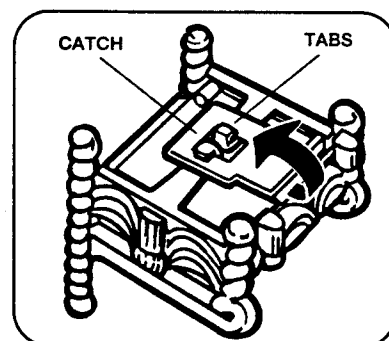

TO ATTACH PLATFORM:

Position side of platform with half-rim facing up. Slip edge without rim between ridges above vanity.

TO INSERT MEDALLION:

Align hole on one side of medallion with tab on one side of opening. Press other side of medallion into opening until tab snaps into hole.

TO ASSEMBLE EACH THRONE:

Fold seat up.

Swing arms in.

Fold catch under throne and hook it over tabs.

Throne assembled.

PLAYTIME REMINDERS:

- You can display one of your Krystal Princess domes on the platform.
- Any one of your Krystal Princess dolls can sit on the throne. Use it as a chair for the vanity or the table.
- Give the medallion a spin for a krystal shower!