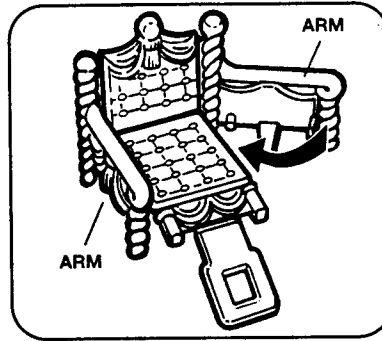

Krystal Princess

Ages 3 & Up

WARNING - Contains small parts which may present a choking hazard to children under three.

Krystal Carriage

Includes swan, 2 carriage seats, 2 bases, 8 wheels, 2 thrones and instruction sheet.

TO ATTACH WHEELS:

Position decorated side of wheels away from carriage bases. Slip wheels onto posts until wheels snap into place.

TO ATTACH EACH SEAT:

Press bottom of seat over raised ring on top of carriage base.

TO ASSEMBLE EACH THRONE:

Fold seat up.

Swing arms in.

Fold catch under throne and hook it over tabs.

TO ATTACH THE SWAN AND CARRIAGES TOGETHER:

Slip posts into holes as shown.

PLAYTIME REMINDERS:

- One of your Krystal Princess dolls can sit in the swan and go for a ride.
- You can place the thrones in the carriage seats or swan, then place two of your Krystal Princess dolls on the thrones, and take them for a ride.
- The domes fit over the carriage seats, so you can take two of your Krystal Princess dolls for a ride while they're inside their domes.