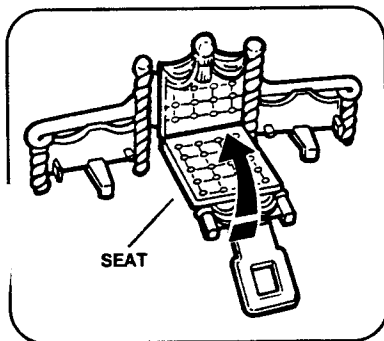

Krystal Princess

Ages 3 & Up

WARNING - Contains small parts which may present a choking hazard to children under three.

Krystal Carriage

Includes swan, 2 carriage seats, 2 bases, 8 wheels, 2 thrones and instruction sheet.

TO ATTACH WHEELS:

Position decorated side of wheels away from carriage bases. Slip wheels onto posts until wheels snap into place.

TO ATTACH EACH SEAT:

Press bottom of seat over raised ring on top of carriage base.

TO ASSEMBLE EACH THRONE:

Fold seat up.

Swing arms in.

Fold catch under throne and hook it over tabs.

TO ATTACH THE SWAN AND CARRIAGES TOGETHER:

Slip posts into holes as shown.

PLAYTIME REMINDERS:

- One of your Krystal Princess dolls can sit in the swan and go for a ride.
- You can place the thrones in the carriage seats or swan, then place two of your Krystal Princess dolls on the thrones, and take them for a ride.
- The domes fit over the carriage seats, so you can take two of your Krystal Princess dolls for a ride while they're inside their domes.