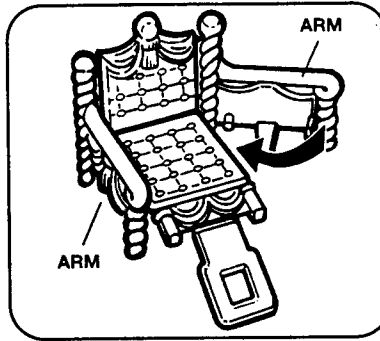

Krystal Princess

Ages 3 & Up

WARNING - Contains small parts which may present a choking hazard to children under three.

Krystal Carriage

Includes swan, 2 carriage seats, 2 bases, 8 wheels, 2 thrones and instruction sheet.

TO ATTACH WHEELS:

Position decorated side of wheels away from carriage bases. Slip wheels onto posts until wheels snap into place.

TO ATTACH EACH SEAT:

Press bottom of seat over raised ring on top of carriage base.

TO ASSEMBLE EACH THRONE:

Fold seat up.

Swing arms in.

Fold catch under throne and hook it over tabs.

TO ATTACH THE SWAN AND CARRIAGES TOGETHER:

Slip posts into holes as shown.

PLAYTIME REMINDERS:

- One of your Krystal Princess dolls can sit in the swan and go for a ride.
- You can place the thrones in the carriage seats or swan, then place two of your Krystal Princess dolls on the thrones, and take them for a ride.
- The domes fit over the carriage seats, so you can take two of your Krystal Princess dolls for a ride while they're inside their domes.