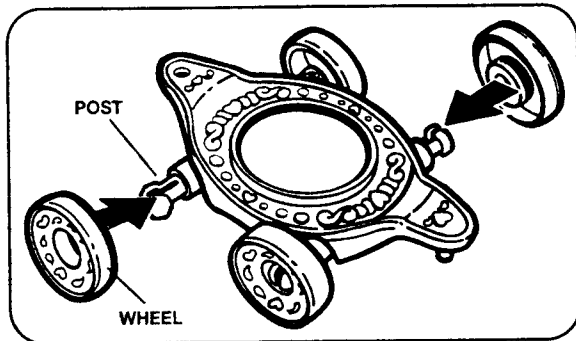

Krystal Princess

Ages 3 & Up

WARNING - Contains small parts which may present a choking hazard to children under three.

Krystal Carriage

Includes swan, 2 carriage seats, 2 bases, 8 wheels, 2 thrones and instruction sheet.

TO ATTACH WHEELS:

Position decorated side of wheels away from carriage bases. Slip wheels onto posts until wheels snap into place.

TO ATTACH EACH SEAT:

Press bottom of seat over raised ring on top of carriage base.

TO ASSEMBLE EACH THRONE:

Fold seat up.

Swing arms in.

Fold catch under throne and hook it over tabs.

TO ATTACH THE SWAN AND CARRIAGES TOGETHER:

Slip posts into holes as shown.

PLAYTIME REMINDERS:

- One of your Krystal Princess dolls can sit in the swan and go for a ride.
- You can place the thrones in the carriage seats or swan, then place two of your Krystal Princess dolls on the thrones, and take them for a ride.
- The domes fit over the carriage seats, so you can take two of your Krystal Princess dolls for a ride while they're inside their domes.