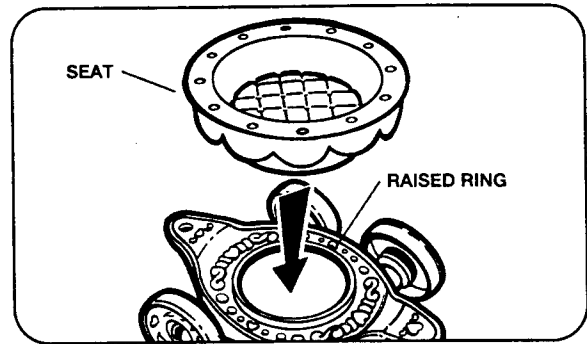

Krystal Princess

Ages 3 & Up

WARNING - Contains small parts which may present a choking hazard to children under three.

Krystal Carriage

Includes swan, 2 carriage seats, 2 bases, 8 wheels, 2 thrones and instruction sheet.

TO ATTACH WHEELS:

Position decorated side of wheels away from carriage bases. Slip wheels onto posts until wheels snap into place.

TO ATTACH EACH SEAT:

Press bottom of seat over raised ring on top of carriage base.

TO ASSEMBLE EACH THRONE:

Fold seat up.

Swing arms in.

Fold catch under throne and hook it over tabs.

TO ATTACH THE SWAN AND CARRIAGES TOGETHER:

Slip posts into holes as shown.

PLAYTIME REMINDERS:

- One of your Krystal Princess dolls can sit in the swan and go for a ride.
- You can place the thrones in the carriage seats or swan, then place two of your Krystal Princess dolls on the thrones, and take them for a ride.
- The domes fit over the carriage seats, so you can take two of your Krystal Princess dolls for a ride while they're inside their domes.