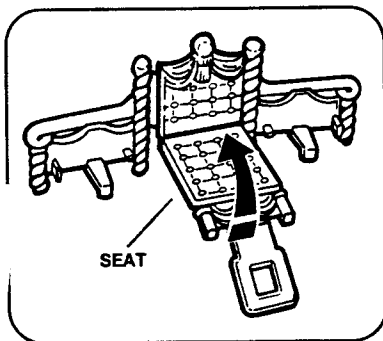

Krystal Princess

Ages 3 & Up

WARNING - Contains small parts which may present a choking hazard to children under three.

Krystal Carriage

Includes swan, 2 carriage seats, 2 bases, 8 wheels, 2 thrones and instruction sheet.

TO ATTACH WHEELS:

Position decorated side of wheels away from carriage bases. Slip wheels onto posts until wheels snap into place.

TO ATTACH EACH SEAT:

Press bottom of seat over raised ring on top of carriage base.

TO ASSEMBLE EACH THRONE:

Fold seat up.

Swing arms in.

Fold catch under throne and hook it over tabs.

TO ATTACH THE SWAN AND CARRIAGES TOGETHER:

Slip posts into holes as shown.

PLAYTIME REMINDERS:

- One of your Krystal Princess dolls can sit in the swan and go for a ride.
- You can place the thrones in the carriage seats or swan, then place two of your Krystal Princess dolls on the thrones, and take them for a ride.
- The domes fit over the carriage seats, so you can take two of your Krystal Princess dolls for a ride while they're inside their domes.