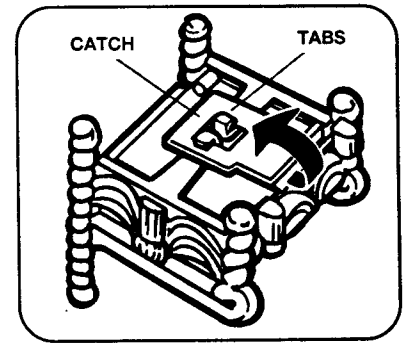

Krystal Princess

Ages 3 & Up

WARNING - Contains small parts which may present a choking hazard to children under three.

Krystal Carriage

Includes swan, 2 carriage seats, 2 bases, 8 wheels, 2 thrones and instruction sheet.

TO ATTACH WHEELS:

Position decorated side of wheels away from carriage bases. Slip wheels onto posts until wheels snap into place.

TO ATTACH EACH SEAT:

Press bottom of seat over raised ring on top of carriage base.

TO ASSEMBLE EACH THRONE:

Fold seat up.

Swing arms in.

Fold catch under throne and hook it over tabs.

TO ATTACH THE SWAN AND CARRIAGES TOGETHER:

Slip posts into holes as shown.

PLAYTIME REMINDERS:

- One of your Krystal Princess dolls can sit in the swan and go for a ride.
- You can place the thrones in the carriage seats or swan, then place two of your Krystal Princess dolls on the thrones, and take them for a ride.
- The domes fit over the carriage seats, so you can take two of your Krystal Princess dolls for a ride while they're inside their domes.