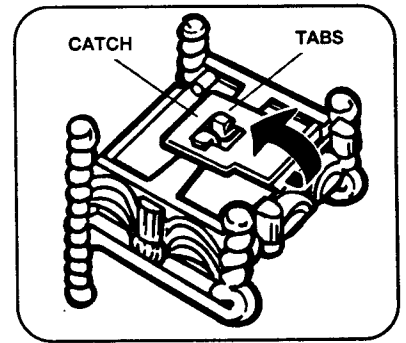

Krystal Princess

Ages 3 & Up

WARNING - Contains small parts which may present a choking hazard to children under three.

Krystal Carriage

Includes swan, 2 carriage seats, 2 bases, 8 wheels, 2 thrones and instruction sheet.

TO ATTACH WHEELS:

Position decorated side of wheels away from carriage bases. Slip wheels onto posts until wheels snap into place.

TO ATTACH EACH SEAT:

Press bottom of seat over raised ring on top of carriage base.

TO ASSEMBLE EACH THRONE:

Fold seat up.

Swing arms in.

Fold catch under throne and hook it over tabs.

TO ATTACH THE SWAN AND CARRIAGES TOGETHER:

Slip posts into holes as shown.

PLAYTIME REMINDERS:

- One of your Krystal Princess dolls can sit in the swan and go for a ride.
- You can place the thrones in the carriage seats or swan, then place two of your Krystal Princess dolls on the thrones, and take them for a ride.
- The domes fit over the carriage seats, so you can take two of your Krystal Princess dolls for a ride while they're inside their domes.