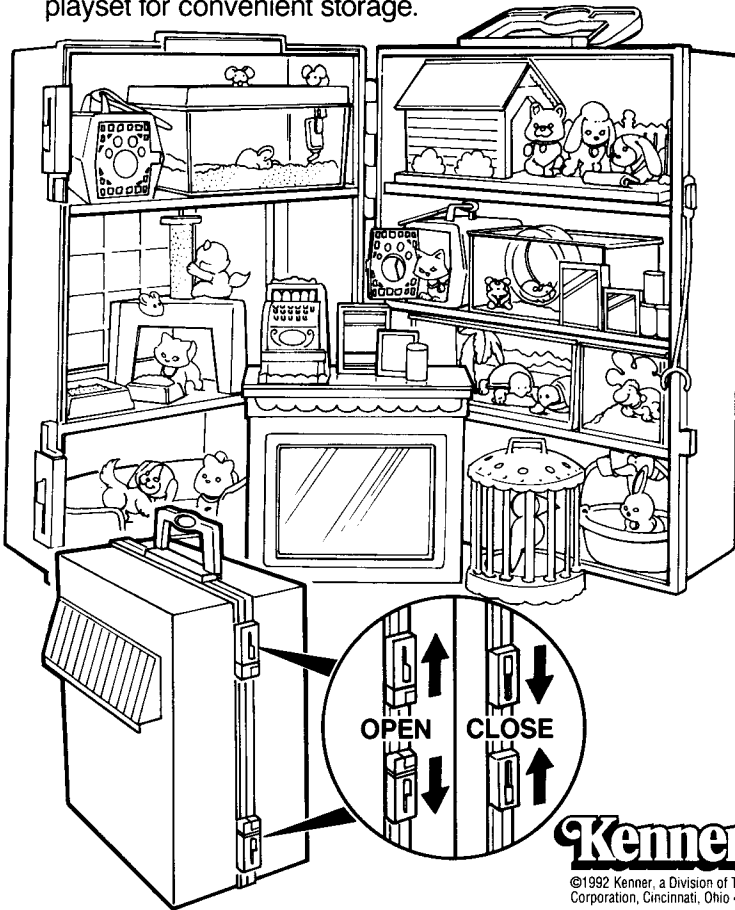

STORAGE/CARRYING

Littlest Pet Shop™ toys fit inside playset for convenient storage.

Kenner™