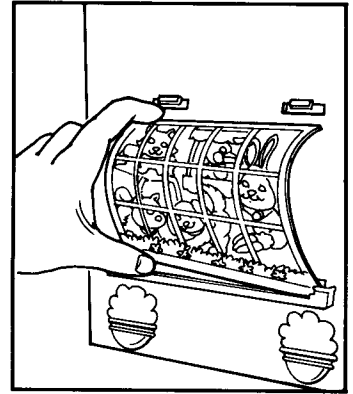

STORAGE/CARRYING

Littlest Pet Shop™ toys fit inside playset for convenient storage.

Kenner™

©1992 Kenner, a Division of Tonka Corporation, Cincinnati, Ohio 45202

Playset

LABEL PLACEMENT

Apply labels by following numbers on label sheet and by using these illustrations as a guide.

ASSEMBLY

1. Assemble shelf sections together, then slide assembled section into playset half. Slide individual shelves into place.

2. Snap awning onto front half of playset. Insert end pegs first.

3. Cut out window photo from back of carton and position on playset back as shown.

4. Activate Lovebirds by sliding lever on cage bottom.

5. Hook collar onto dog leash.