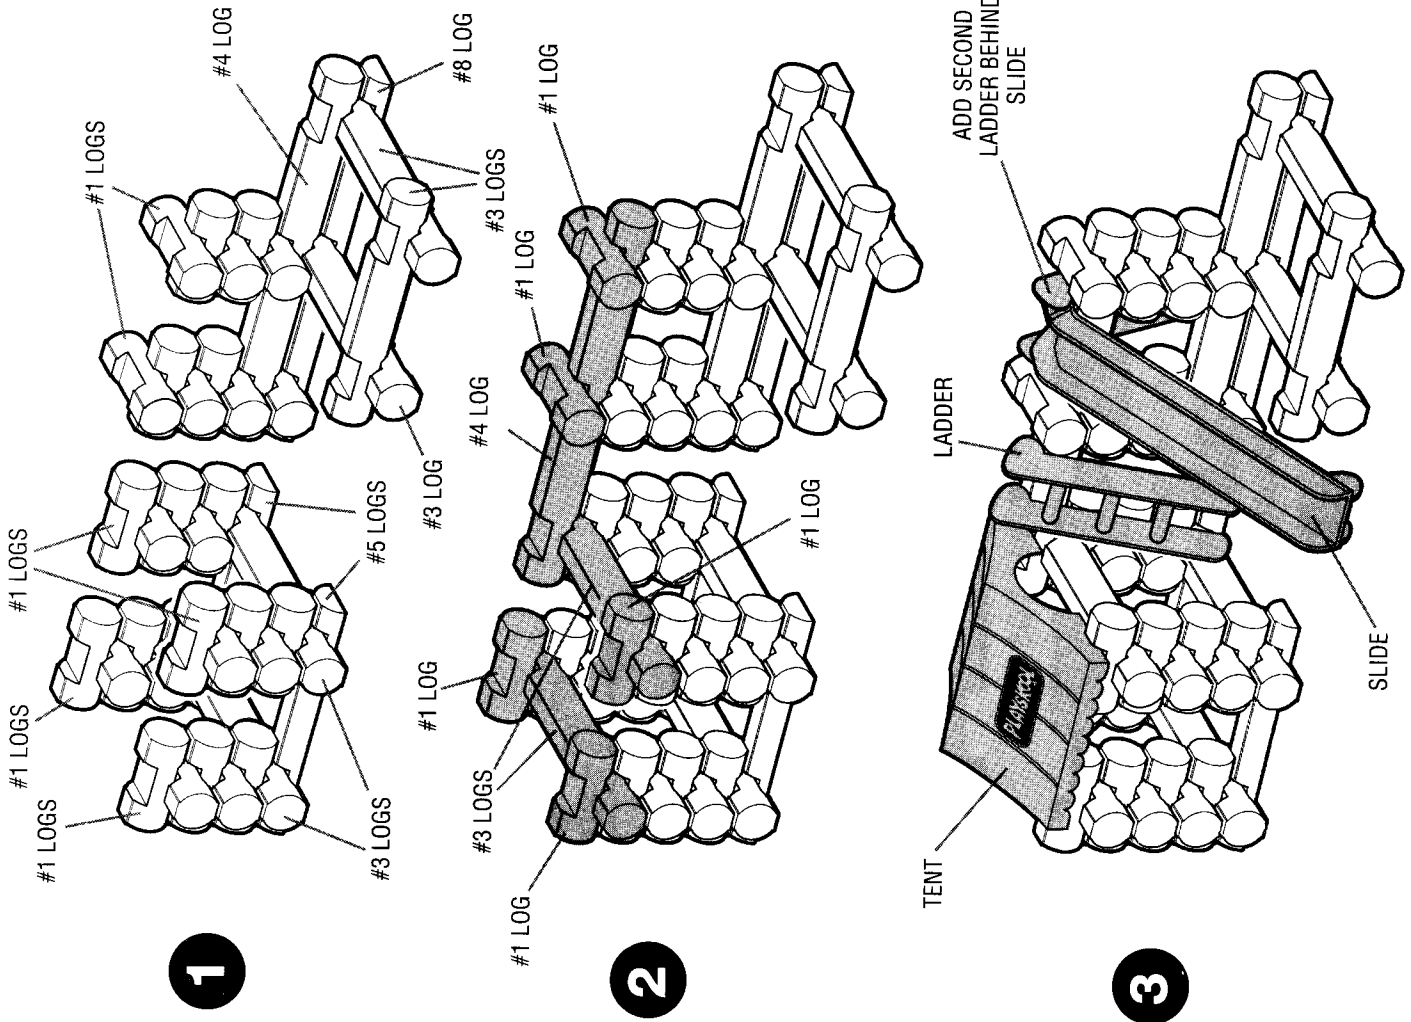

Playground #1 - (3 Steps)