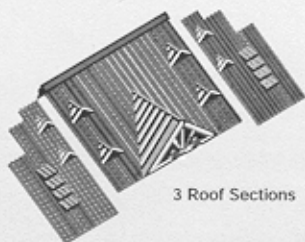

## PARTS LIST

LINCOLN LOGS Building Sets are made of real wood for lasting durability and good looks. Easy-fitting plastic accessories add color and fun.

These instructions show you how to make the set pictured. Using your own creativity, you can make many other structures with this set, or combine this set with other LINCOLN LOGS Building Sets to create even larger and more exciting layouts!

Disney's Wilderness Lodge set includes 265 logs

Archway

Totem Pole

Mickey figure

Humphrey figure

3 Roof Sections

Bag of Roof Pegs (1)

(175) #1 logs [Single logs]

(52) #3 logs [Double logs]

(25) #4 logs [Triple logs]

(2) #5 logs [Double flat logs]

(7) #8 logs [Triple flat logs]

(4) #11 logs [Quads]