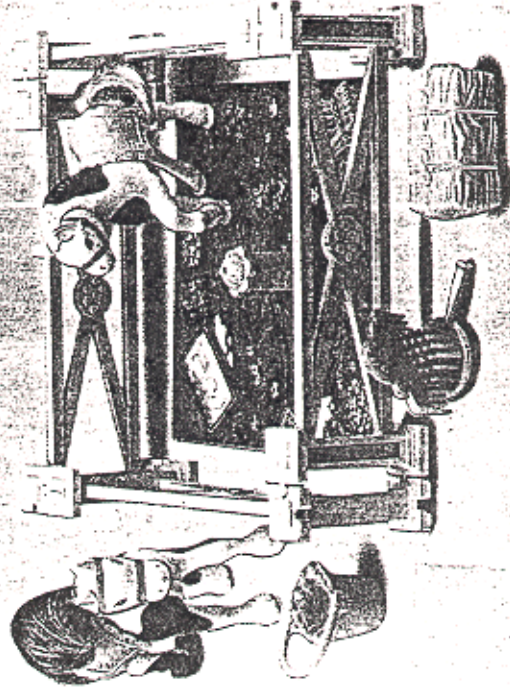

LITTLEST ZOO SHY SHETLANDS

LITTLEST Pet Shop

The LITTLEST PET SHOP® Zoo Shy Shetlands love each other -- just as much as they love you! These little ponies come with their own special home, play food, and everything you need to take care of them!

You can groom mommy Shetland's pretty mane and tail, and baby's silky tail, with their very own brush and comb!