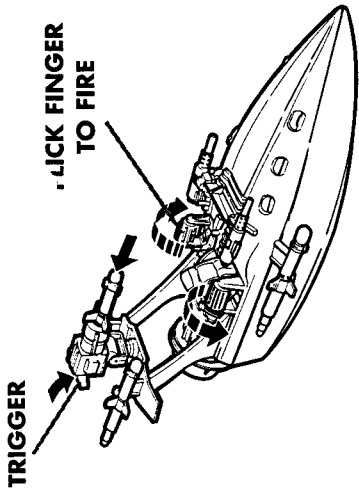

**COCKPIT ASSEMBLY**

1. Fit cockpit with jet down into hull as shown.

**HULL/DECK ASSEMBLY**

2. Snap deck over cockpit and onto hull. Snap jet cover over jet as shown.

**LAUNCHER PIVOT**

SLOTS

**AIR FOIL**

**AIR FOIL INSTALLATION**

3. Snap air foil into slots in deck. Fit launcher pivot into air foil hole.

**MACHINE GUN**

**HANDLE**

**MACHINE GUN INSTALLATION**

4. With handles on machine guns facing in as shown, snap gun posts into deck holes.

**TAB**

**ROCKET**

**ROCKET INSTALLATION**

6. Turn boat right side up. Fit rockets onto air foil tabs and side tabs as shown.

**LAUNCHER**

**HOLDER**

**DEPTH CHARGE**

**ROCKET LAUNCHER/DEPTH CHARGES**

7. Snap rocket launcher into launcher pivot. Snap depth charges into holders on deck.

**TRIGGER**

FLICK FINGER TO FIRE

**FIRING WEAPONS**

8. To launch depth charge, flick the depth charge with your finger as shown. To fire launcher, insert rocket into barrel and lock in place. Press trigger. CAUTION: Do not aim weapon at eyes or face.