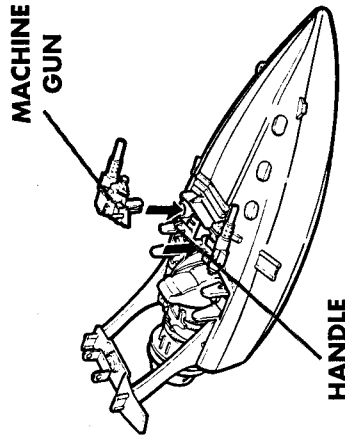

Product and colors may vary.  
Approximate size of Dragon MK-1 is 10" L X 4" W X 3" H.  
©1994 Hasbro, Inc., Pawtucket, RI 02862 USA. All Rights Reserved.  
**MADE IN USA. FIGURE MADE IN CHINA.** Unauthorized Duplication Is Strictly Prohibited.  
©1992 MORTAL KOMBAT™ is a trademark of Midway Manufacturing Company.  
All Rights Reserved. Used Under License. P/N 45411300 81319

**COCKPIT ASSEMBLY**

1. Fit cockpit with jet down into hull as shown.

**HULL/DECK ASSEMBLY**

2. Snap deck over cockpit and onto hull. Snap jet cover over jet as shown.

**LAUNCHER PIVOT**

SLOTS

**AIR FOIL**

**AIR FOIL INSTALLATION**

3. Snap air foil into slots in deck. Fit launcher pivot into air foil hole.

**MACHINE GUN**

**HANDLE**

**MACHINE GUN INSTALLATION**

4. With handles on machine guns facing in as shown, snap gun posts into deck holes.