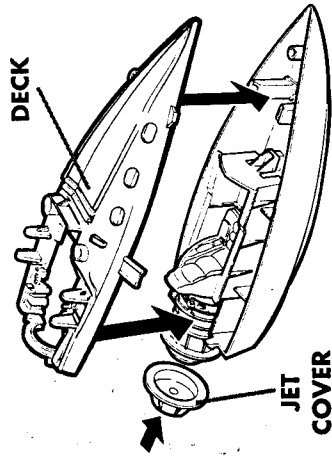

HULL/DECK ASSEMBLY

2. Snap deck over cockpit and onto hull. Snap jet cover over jet as shown.