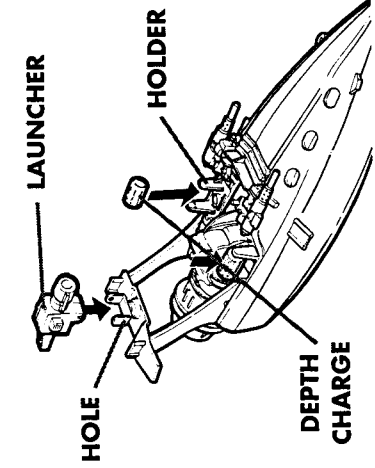

**COCKPIT ASSEMBLY**

1. Fit cockpit with jet down into hull as shown.

**HULL/DECK ASSEMBLY**

2. Snap deck over cockpit and onto hull. Snap jet cover over jet as shown.

**LAUNCHER PIVOT**

SLOTS

**AIR FOIL**

**AIR FOIL INSTALLATION**

3. Snap air foil into slots in deck. Fit launcher pivot into air foil hole.

**MACHINE GUN**

**HANDLE**

**MACHINE GUN INSTALLATION**

4. With handles on machine guns facing in as shown, snap gun posts into deck holes.

**TAB**

**ROCKET**

**ROCKET INSTALLATION**

6. Turn boat right side up. Fit rockets onto air foil tabs and side tabs as shown.

**LAUNCHER**

**HOLDER**

**DEPTH CHARGE**

**ROCKET LAUNCHER/DEPTH CHARGES**

7. Snap rocket launcher into launcher pivot. Snap depth charges into holders on deck.

**TRIGGER**

FLICK FINGER TO FIRE

**FIRING WEAPONS**

8. To launch depth charge, flick the depth charge with your finger as shown. To fire launcher, insert rocket into barrel and lock in place. Press trigger. CAUTION: Do not aim weapon at eyes or face.