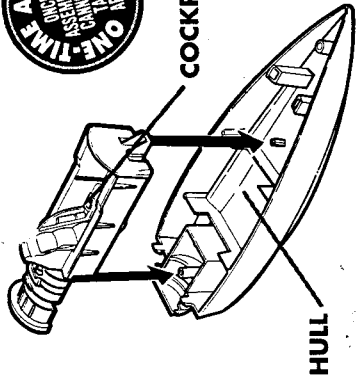

COCKPIT ASSEMBLY

1. Fit cockpit with jet down into hull as shown.