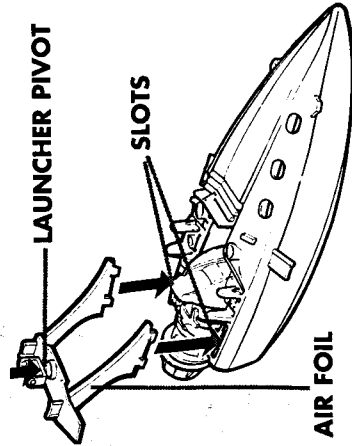

Product and colors may vary.  
Approximate size of Dragon MK-1 is 10" L X 4" W X 3" H.  
©1994 Hasbro, Inc., Pawtucket, RI 02862 USA. All Rights Reserved.  
**MADE IN USA. FIGURE MADE IN CHINA.** Unauthorized Duplication Is Strictly Prohibited.  
©1992 MORTAL KOMBAT™ is a trademark of Midway Manufacturing Company.  
All Rights Reserved. Used Under License. P/N 45411300 81319

**COCKPIT ASSEMBLY**

1. Fit cockpit with jet down into hull as shown.

**HULL/DECK ASSEMBLY**

2. Snap deck over cockpit and onto hull. Snap jet cover over jet as shown.

**LAUNCHER PIVOT**

SLOTS

**AIR FOIL**

**AIR FOIL INSTALLATION**