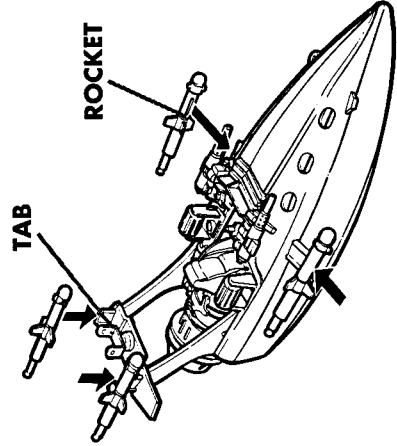

**COCKPIT ASSEMBLY**

1. Fit cockpit with jet down into hull as shown.

**HULL/DECK ASSEMBLY**

2. Snap deck over cockpit and onto hull. Snap jet cover over jet as shown.

**LAUNCHER PIVOT**

SLOTS

**AIR FOIL**

**AIR FOIL INSTALLATION**

3. Snap air foil into slots in deck. Fit launcher pivot into air foil hole.

**MACHINE GUN**

**HANDLE**

**MACHINE GUN INSTALLATION**

4. With handles on machine guns facing in as shown, snap gun posts into deck holes.

**TAB**

**ROCKET**

**ROCKET INSTALLATION**

6. Turn boat right side up. Fit rockets onto air foil tabs and side tabs as shown.

**LAUNCHER**

**HOLDER**

**DEPTH CHARGE**

**ROCKET LAUNCHER/DEPTH CHARGES**

7. Snap rocket launcher into launcher pivot. Snap depth charges into holders on deck.

**TRIGGER**

FLICK FINGER TO FIRE

**FIRING WEAPONS**

8. To launch depth charge, flick the depth charge with your finger as shown. To fire launcher, insert rocket into barrel and lock in place. Press trigger. CAUTION: Do not aim weapon at eyes or face.