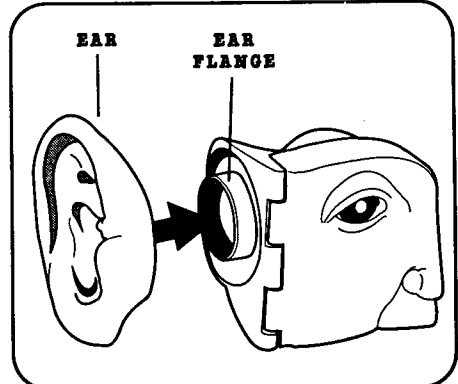

Includes removable ear, cochlea, inner ear, eyeball, Arnold, The Magic School Bus and Body Safari guide.

ASSEMBLY

Fit cochlea and eardrum over posts on inner ear as shown.

Snap tabs on eyeball into grooves in eyeball socket on face section. Be sure U-shaped area on eyeball is at the bottom of the eye as shown.

Snap hinges on face section into slots on side of inner ear.

Fit ear over inner ear flange as shown.

PLAY FEATURES

- When you place ice or cold water on the ear, it turns red! To return the ear to its original color, simply use your hands to warm it up.
 - The cochlea can be coiled and uncoiled, and is removable. Just for fun, wind it around Arnold!
 - The Magic School Bus zooms in and around the ear.
 - Take Arnold for a walk up the stairs, then slide him into the U-shaped area on eyeball so that he can look through the rotating eye!
 - Arnold can explore the inner ear when you stand him in either of the two recessed circles.
 - You can remove the ear from the playset and place it over your own ear!
- CAUTION: DO NOT** place any of the other parts of this playset in or on your ears.
- For a ringing sound in the ear, shake Ear Works or turn the spinning eardrum!