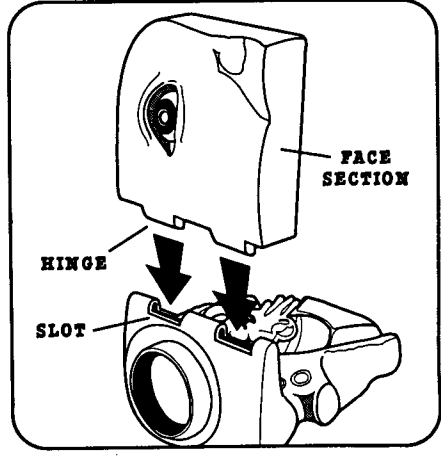

Includes removable ear, cochlea, inner ear, eyeball, Arnold, The Magic School Bus and Body Safari guide.

ASSEMBLY

Fit cochlea and eardrum over posts on inner ear as shown.

Snap tabs on eyeball into grooves in eyeball socket on face section. Be sure U-shaped area on eyeball is at the bottom of the eye as shown.

Snap hinges on face section into slots on side of inner ear.

Fit ear over inner ear flange as shown.

PLAY FEATURES

- When you place ice or cold water on the ear, it turns red! To return the ear to its original color, simply use your hands to warm it up.
 - The cochlea can be coiled and uncoiled, and is removable. Just for fun, wind it around Arnold!
 - The Magic School Bus zooms in and around the ear.
 - Take Arnold for a walk up the stairs, then slide him into the U-shaped area on eyeball so that he can look through the rotating eye!
 - Arnold can explore the inner ear when you stand him in either of the two recessed circles.
 - You can remove the ear from the playset and place it over your own ear!
- CAUTION: DO NOT** place any of the other parts of this playset in or on your ears.
- For a ringing sound in the ear, shake Ear Works or turn the spinning eardrum!