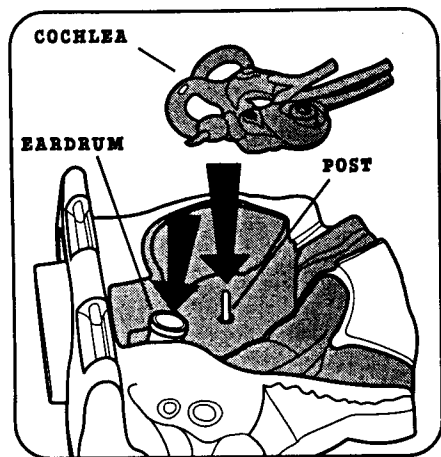

The Magic School Bus™ BODY SAFARI™ EAR WORKS™

Scholastic's

WARNING:
CHOKING HAZARD - Small parts.
Not for children under 4 years.

Thank you for purchasing this exciting, hands-on toy from Kenner. For maximum enjoyment of this toy, please be sure to read and follow the instructions carefully. If you have any questions, comments, or need additional information concerning this product or its parts, please call our Kenner Consumer Service hotline at 1-800-327-8264, Monday through Friday, 8:00 AM to 5:00 PM Eastern Time.

Includes removable ear, cochlea, inner ear, eyeball, Arnold, The Magic School Bus and Body Safari guide.

ASSEMBLY

Fit cochlea and eardrum over posts on inner ear as shown.

Snap tabs on eyeball into grooves in eyeball socket on face section. Be sure U-shaped area on eyeball is at the bottom of the eye as shown.

Snap hinges on face section into slots on side of inner ear.

Fit ear over inner ear flange as shown.

PLAY FEATURES

- When you place ice or cold water on the ear, it turns red! To return the ear to its original color, simply use your hands to warm it up.
 - The cochlea can be coiled and uncoiled, and is removable. Just for fun, wind it around Arnold!
 - The Magic School Bus zooms in and around the ear.
 - Take Arnold for a walk up the stairs, then slide him into the U-shaped area on eyeball so that he can look through the rotating eye!
 - Arnold can explore the inner ear when you stand him in either of the two recessed circles.
 - You can remove the ear from the playset and place it over your own ear!
- CAUTION: DO NOT** place any of the other parts of this playset in or on your ears.
- For a ringing sound in the ear, shake Ear Works or turn the spinning eardrum!