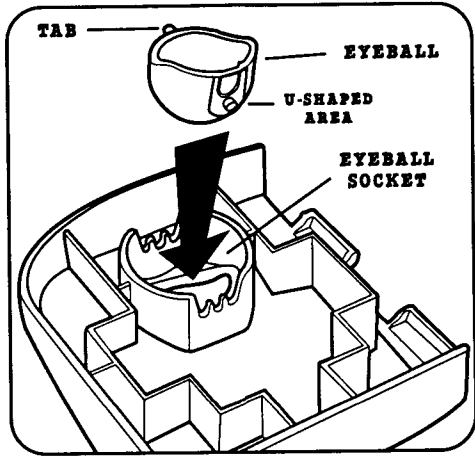

The Magic School Bus™ BODY SAFARI™ EAR WORKS™

Scholastic's

WARNING:
CHOKING HAZARD - Small parts.
Not for children under 4 years.

Thank you for purchasing this exciting, hands-on toy from Kenner. For maximum enjoyment of this toy, please be sure to read and follow the instructions carefully. If you have any questions, comments, or need additional information concerning this product or its parts, please call our Kenner Consumer Service hotline at 1-800-327-8264, Monday through Friday, 8:00 AM to 5:00 PM Eastern Time.

Includes removable ear, cochlea, inner ear, eyeball, Arnold, The Magic School Bus and Body Safari guide.

ASSEMBLY

Fit cochlea and eardrum over posts on inner ear as shown.

Snap tabs on eyeball into grooves in eyeball socket on face section. Be sure U-shaped area on eyeball is at the bottom of the eye as shown.

Snap hinges on face section into slots on side of inner ear.

Fit ear over inner ear flange as shown.

PLAY FEATURES

- When you place ice or cold water on the ear, it turns red! To return the ear to its original color, simply use your hands to warm it up.
 - The cochlea can be coiled and uncoiled, and is removable. Just for fun, wind it around Arnold!
 - The Magic School Bus zooms in and around the ear.
 - Take Arnold for a walk up the stairs, then slide him into the U-shaped area on eyeball so that he can look through the rotating eye!
 - Arnold can explore the inner ear when you stand him in either of the two recessed circles.
 - You can remove the ear from the playset and place it over your own ear!
- CAUTION: DO NOT** place any of the other parts of this playset in or on your ears.
- For a ringing sound in the ear, shake Ear Works or turn the spinning eardrum!