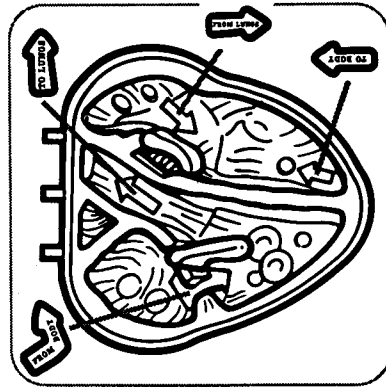

## BODY SAFARI™ HEART CENTRAL™

Thank you for purchasing this exciting, hands-on toy from Kenner. For maximum enjoyment of this toy, please be sure to read and follow the instructions carefully. If you have any questions, comments, or need additional information concerning this product or its parts, please call our Kenner Consumer Service hotline at 1-800-327-8264, Monday through Friday, 8:00 AM to 5:00 PM Eastern Time.

Includes: heart, 3 color change blood cells, white blood cell, bacteria, The Magic School Bus, Ms. Frizzle, Body Safari guide and label sheet!

14026

**ASSEMBLY**

Peel and apply labels as shown.  
 Note: Place labels for white blood cells anywhere you like!

Snap hinge pieces together as shown to connect heart halves. To open heart, swing up top half and rest artery branches on a flat surface as shown.

**WATCH THE BLOOD FLOW!** Tip the heart down and shake the blood cell beads through the clear arteries so that the red beads collect on the side of the left (red) ventricle, and the purple beads collect on the side of the right (purple) ventricle. To make the blood cells flow through the arteries, press the ventricles! Then, tip the heart down, shake the beads back through the arteries and start all over again!