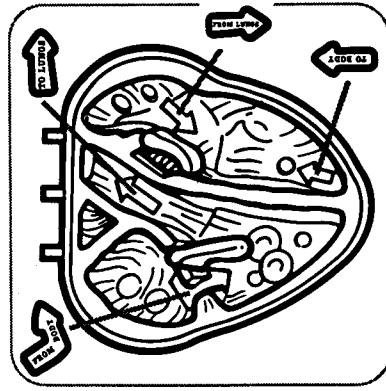

## BODY SAFARI™ HEART CENTRAL™

Thank you for purchasing this exciting, hands-on toy from Kenner. For maximum enjoyment of this toy, please be sure to read and follow the instructions carefully. If you have any questions, comments, or need additional information concerning this product or its parts, please call our Kenner Consumer Service hotline at 1-800-327-8264, Monday through Friday, 8:00 AM to 5:00 PM Eastern Time.

Includes: heart, 3 color change blood cells, white blood cell, bacteria, The Magic School Bus, Ms. Frizzle, Body Safari guide and label sheet!

14026

**ASSEMBLY**

Peel and apply labels as shown.  
 Note: Place labels for white blood cells anywhere you like!

Snap hinge pieces together as shown to connect heart halves. To open heart, swing up top half and rest artery branches on a flat surface as shown.

**WATCH THE BLOOD FLOW!** Tip the heart down and shake the blood cell beads through the clear arteries so that the red beads collect on the side of the left (red) ventricle, and the purple beads collect on the side of the right (purple) ventricle. To make the blood cells flow through the arteries, press the ventricles! Then, tip the heart down, shake the beads back through the arteries and start all over again!