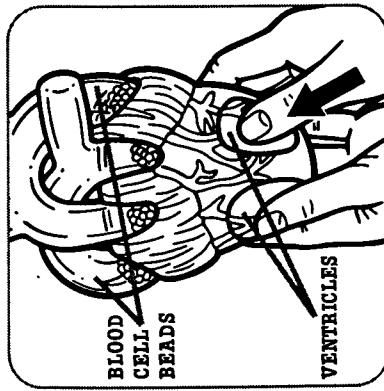

Includes: heart, 3 color change blood cells, white blood cell, bacteria, The Magic School Bus, Ms. Frizzle, Body Safari guide and label sheet!

14026

**ASSEMBLY**

Peel and apply labels as shown.  
 Note: Place labels for white blood cells anywhere you like!

Snap hinge pieces together as shown to connect heart halves. To open heart, swing up top half and rest artery branches on a flat surface as shown.

**WATCH THE BLOOD FLOW!** Tip the heart down and shake the blood cell beads through the clear arteries so that the red beads collect on the side of the left (red) ventricle, and the purple beads collect on the side of the right (purple) ventricle. To make the blood cells flow through the arteries, press the ventricles! Then, tip the heart down, shake the beads back through the arteries and start all over again!