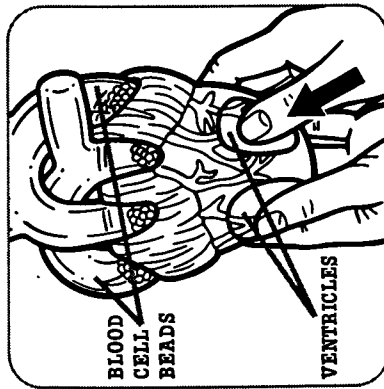

Includes: heart, 3 color change blood cells, white blood cell, bacteria, The Magic School Bus, Ms. Frizzle, Body Safari guide and label sheet!

14026

**ASSEMBLY**

Peel and apply labels as shown.  
 Note: Place labels for white blood cells anywhere you like!

Snap hinge pieces together as shown to connect heart halves. To open heart, swing up top half and rest artery branches on a flat surface as shown.

**WATCH THE BLOOD FLOW!** Tip the heart down and shake the blood cell beads through the clear arteries so that the red beads collect on the side of the left (red) ventricle, and the purple beads collect on the side of the right (purple) ventricle. To make the blood cells flow through the arteries, press the ventricles! Then, tip the heart down, shake the beads back through the arteries and start all over again!