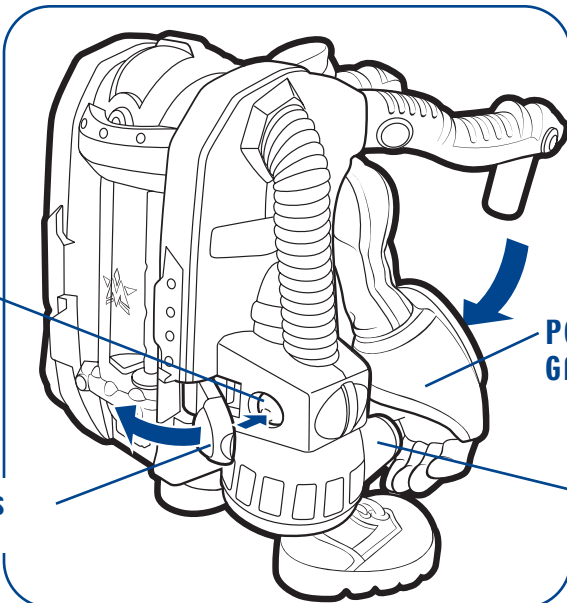

PLAY FEATURES

MAJOR POWERS blasts off on his POWERLINK Rocket on an exciting journey to save the world!

- Activate the rocket-fired generator! Place the POWERLINK GAUNTLET™ onto the rocket-pack post to open the hatch. Press the button to see lights flash and generator spin!
- Includes poseable MAJOR POWERS action figure!

**Press for
Lights and
Spinning
Action!**

Hatch Opens