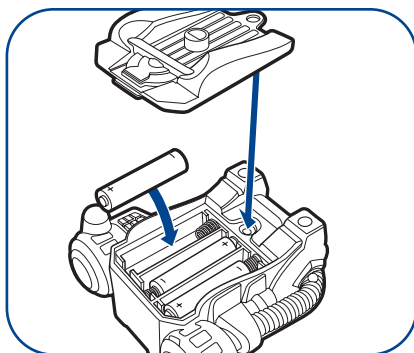

# Powerlink™ Rocket Pack

Thank you for choosing this awesome MAJOR POWERS STAR SQUAD toy!

Includes 3 x 1.5V "AA"/R6 batteries. Alkaline batteries recommended. Phillips/cross head screwdriver (not included) required for battery replacement.

## TO INSTALL BATTERIES

Use a Phillips/cross head screwdriver to loosen screw in battery compartment door (screw remains attached to door). Insert 3 fresh "AA"/LR6 (1.5V) alkaline batteries. Replace door and tighten screw.