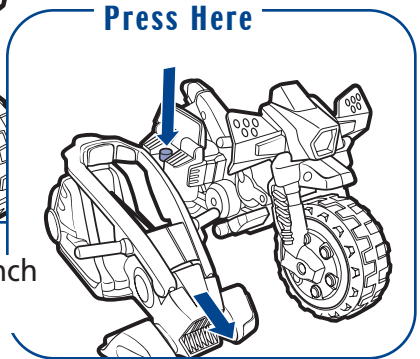

Press to launch the sidecar!