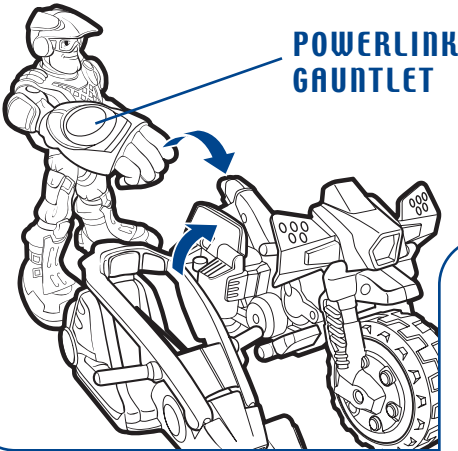

06594

AGES 3+

Adventure Motorcycle™

Thank you for choosing this awesome MAJOR POWERS
STAR SQUAD toy!

Adult Assembly Required.

PLAY FEATURES

Join SERGEANT POWERHOUSE WALKER for thrilling motorcycle maneuvers! When the mission gets tight and it's time to split up, hit the switch to launch the sidecar from the motorcycle!

- Realistic styling and special soft-touch tires!
- Poseable SERGEANT "POWERHOUSE" WALKER action figure!

Slide the sidecar onto the motorcycle...

Place the POWERLINK GAUNTLET on the back light to reveal the activation button...