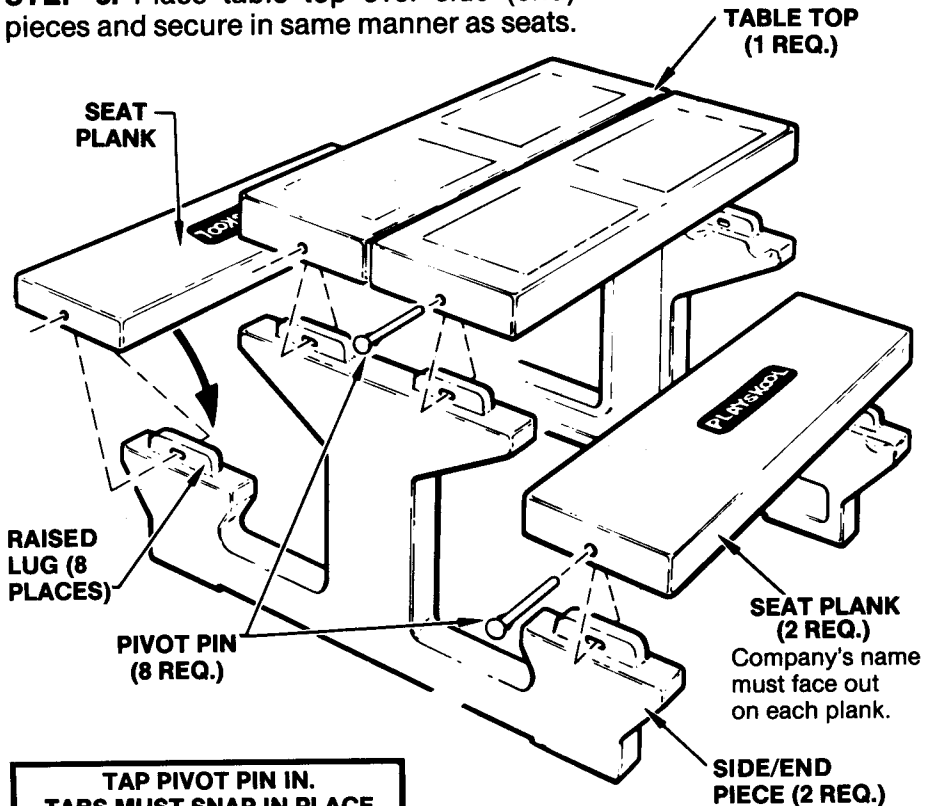

# ASSEMBLY INSTRUCTIONS

TOOL REQUIRED: HAMMER

**STEP 1:** Place seats on raised lugs of side (end) pieces. The lugs are designed to mate into a corresponding recess in the underside of the seats for a tight fit. **Make sure the company's name faces out on each seat.**

**STEP 2:** Press down firmly on end of seat and insert pivot pin into end hole. **Maintain downward pressure** on seat and tap pivot pin completely through seat and side (end) piece. Attach pins at each end of both seats.

**STEP 3:** Place table top over side (end) pieces and secure in same manner as seats.

**STEP 4:** Thoroughly wipe decal areas with a clean, dry cloth. Remove decals one at a time and apply to the positions shown. Be sure place mat decals are applied facing sitter.

Rub down completely only when correctly positioned. **See Illustration.**

**IMPORTANT:** Decals have quick-setting adhesive; be sure of position before applying. Decal cannot be lifted after setting.

**PLACE THE 4  
DECORATIVE  
MATS INTO THE  
RECESSED AREAS  
AS SHOWN**