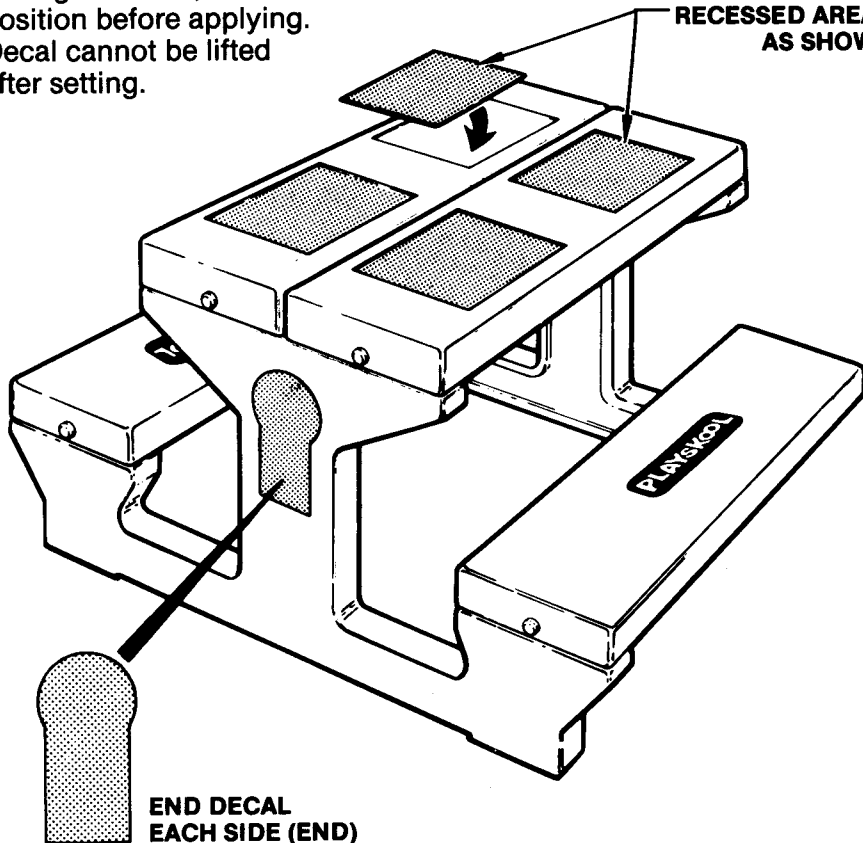

**STEP 2:** Press down firmly on end of seat and insert pivot pin into end hole. **Maintain downward pressure** on seat and tap pivot pin completely through seat and side (end) piece. Attach pins at each end of both seats.

**STEP 3:** Place table top over side (end) pieces and secure in same manner as seats.

**STEP 4:** Thoroughly wipe decal areas with a clean, dry cloth. Remove decals one at a time and apply to the positions shown. Be sure place mat decals are applied facing sitter.

Rub down completely only when correctly positioned. **See Illustration.**

**IMPORTANT:** Decals have quick-setting adhesive; be sure of position before applying. Decal cannot be lifted after setting.

**PLACE THE 4  
DECORATIVE  
MATS INTO THE  
RECESSED AREAS  
AS SHOWN**