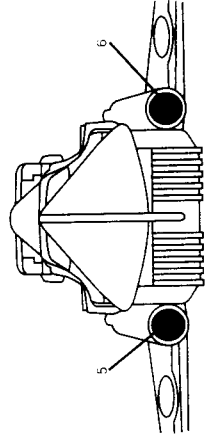

SKYCOPHAGUS™

INSTRUCTIONS

1. Apply labels using the numbers on the label sheet and on these illustrations as a guide.

Pull back on rear fin to open wings

2. Open cockpit cover and place a figure in the cockpit seat. Close cover.

3. Pull back on rear fin to open wings. You have to manually close the wings to reset them.

4. Load all the disks into the launching chamber.

Push in on this side lever to fire one disk at a time.

Kenner[®]