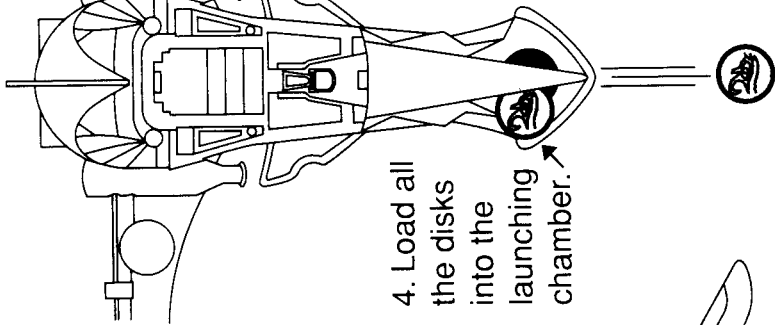

SKYCOPHAGUS™

INSTRUCTIONS

1. Apply labels using the numbers on the label sheet and on these illustrations as a guide.

Pull back on rear fin to open wings

2. Open cockpit cover and place a figure in the cockpit seat. Close cover.

3. Pull back on rear fin to open wings. You have to manually close the wings to reset them.

4. Load all the disks into the launching chamber.

Push in on this side lever to fire one disk at a time.

Kenner[®]