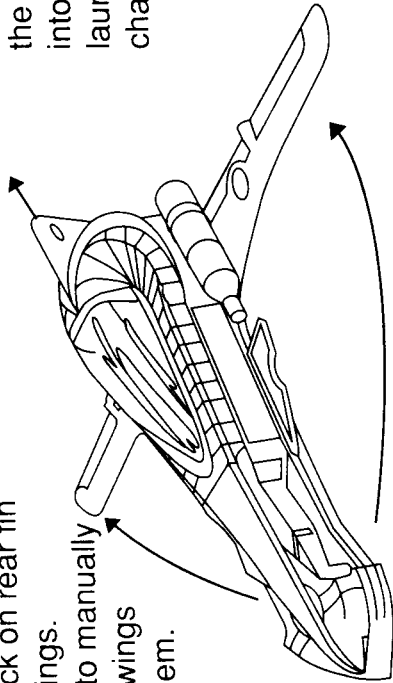

SKYCOPHAGUS™

INSTRUCTIONS

1. Apply labels using the numbers on the label sheet and on these illustrations as a guide.

Pull back on rear fin to open wings

2. Open cockpit cover and place a figure in the cockpit seat. Close cover.

3. Pull back on rear fin to open wings. You have to manually close the wings to reset them.

4. Load all the disks into the launching chamber.

Push in on this side lever to fire one disk at a time.

Kenner[®]