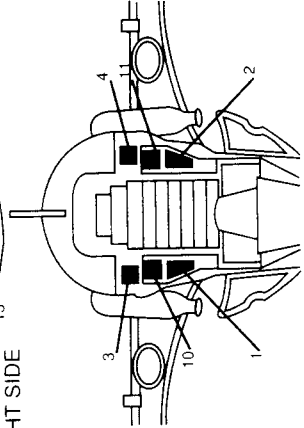

SKYCOPHAGUS™

INSTRUCTIONS

1. Apply labels using the numbers on the label sheet and on these illustrations as a guide.

Pull back on rear fin to open wings

2. Open cockpit cover and place a figure in the cockpit seat. Close cover.

3. Pull back on rear fin to open wings. You have to manually close the wings to reset them.

4. Load all the disks into the launching chamber.

Push in on this side lever to fire one disk at a time.

Kenner[®]