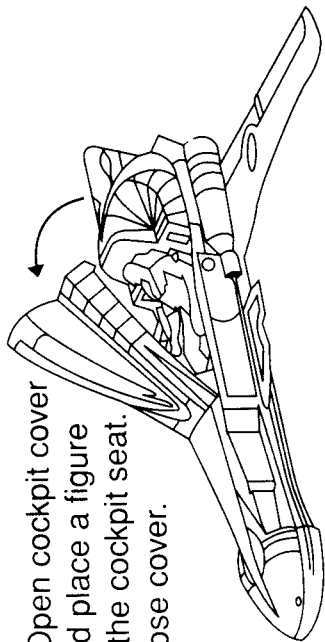

SKYCOPHAGUS™

INSTRUCTIONS

1. Apply labels using the numbers on the label sheet and on these illustrations as a guide.

Pull back on rear fin to open wings

2. Open cockpit cover and place a figure in the cockpit seat. Close cover.

3. Pull back on rear fin to open wings. You have to manually close the wings to reset them.

4. Load all the disks into the launching chamber.

Push in on this side lever to fire one disk at a time.

Kenner[®]