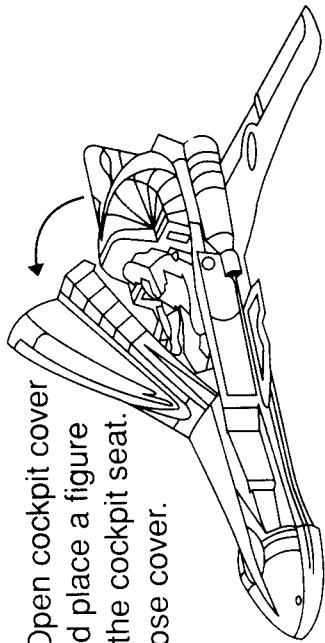

SKYCOPHAGUS™

INSTRUCTIONS

1. Apply labels using the numbers on the label sheet and on these illustrations as a guide.

Pull back on rear fin to open wings

2. Open cockpit cover and place a figure in the cockpit seat. Close cover.

3. Pull back on rear fin to open wings. You have to manually close the wings to reset them.

4. Load all the disks into the launching chamber.

Push in on this side lever to fire one disk at a time.

Kenner[®]