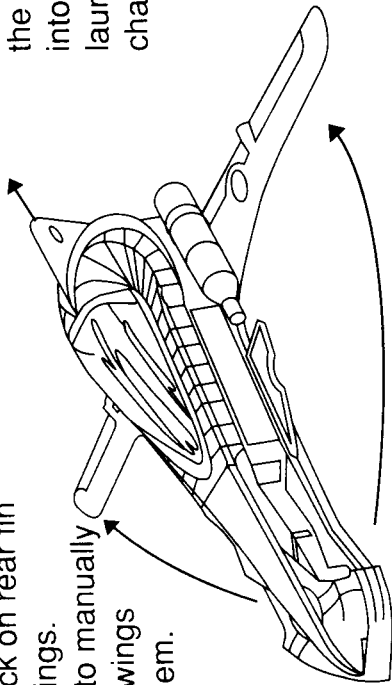

SKYCOPHAGUS™

INSTRUCTIONS

1. Apply labels using the numbers on the label sheet and on these illustrations as a guide.

Pull back on rear fin to open wings

2. Open cockpit cover and place a figure in the cockpit seat. Close cover.

3. Pull back on rear fin to open wings. You have to manually close the wings to reset them.

4. Load all the disks into the launching chamber.

Push in on this side lever to fire one disk at a time.

Kenner[®]