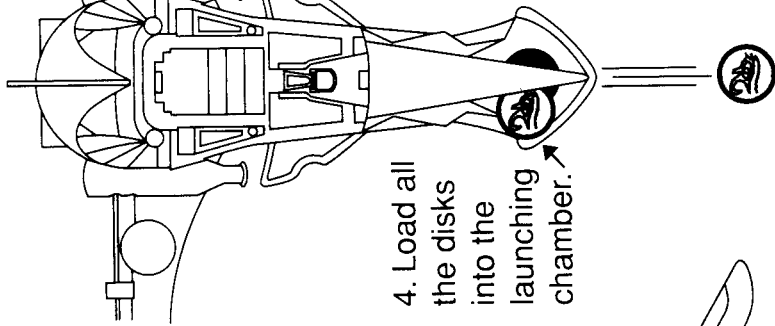

SKYCOPHAGUS™

INSTRUCTIONS

1. Apply labels using the numbers on the label sheet and on these illustrations as a guide.

Pull back on rear fin to open wings

2. Open cockpit cover and place a figure in the cockpit seat. Close cover.

3. Pull back on rear fin to open wings. You have to manually close the wings to reset them.

4. Load all the disks into the launching chamber.

Push in on this side lever to fire one disk at a time.

Kenner[®]