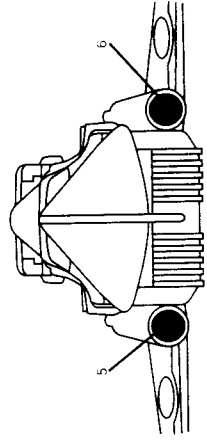

SKYCOPHAGUS™

INSTRUCTIONS

1. Apply labels using the numbers on the label sheet and on these illustrations as a guide.

Pull back on rear fin to open wings

2. Open cockpit cover and place a figure in the cockpit seat. Close cover.

3. Pull back on rear fin to open wings. You have to manually close the wings to reset them.

4. Load all the disks into the launching chamber.

Push in on this side lever to fire one disk at a time.

Kenner[®]