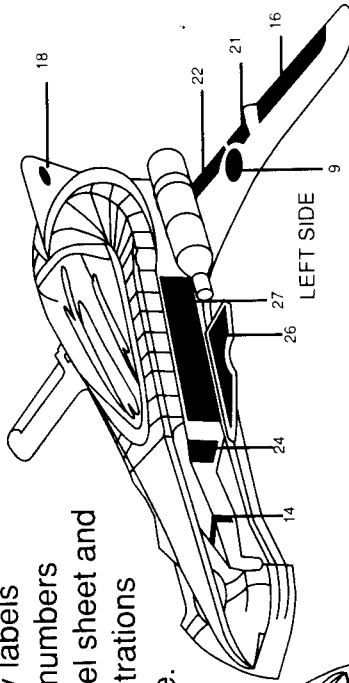

SKYCOPHAGUS™

INSTRUCTIONS

1. Apply labels using the numbers on the label sheet and on these illustrations as a guide.

Pull back on rear fin to open wings

2. Open cockpit cover and place a figure in the cockpit seat. Close cover.

3. Pull back on rear fin to open wings. You have to manually close the wings to reset them.

4. Load all the disks into the launching chamber.

Push in on this side lever to fire one disk at a time.

Kenner[®]