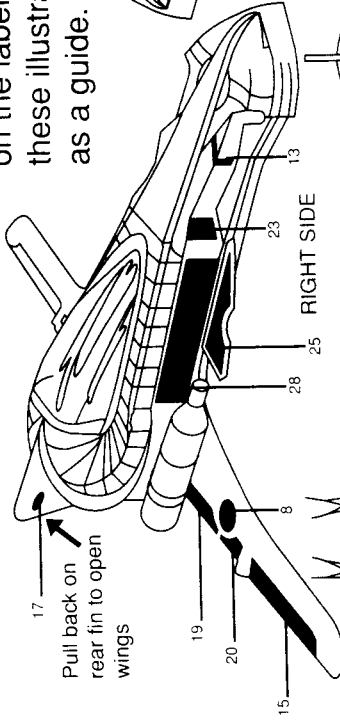

SKYCOPHAGUS™

INSTRUCTIONS

1. Apply labels using the numbers on the label sheet and on these illustrations as a guide.

Pull back on rear fin to open wings

2. Open cockpit cover and place a figure in the cockpit seat. Close cover.

3. Pull back on rear fin to open wings. You have to manually close the wings to reset them.

4. Load all the disks into the launching chamber.

Push in on this side lever to fire one disk at a time.

Kenner[®]