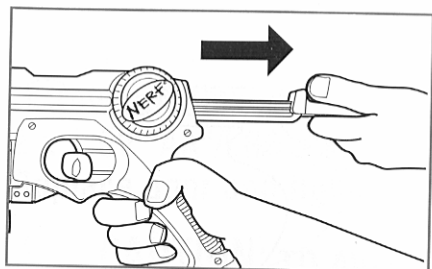

Nerf® Nite Finder™

Target with stand included.

TO PLAY

1. Pull back handle.

2. Load dart.

3. Press trigger half way down for light beam.
Line up light beam on the target.

NOTE: Light beam lens is adjustable for increased accuracy.