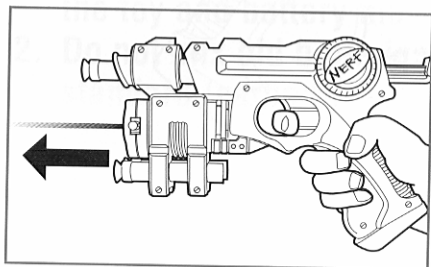

Nerf® Nite Finder™

Target with stand included.

TO PLAY

1. Pull back handle.

2. Load dart.

3. Press trigger half way down for light beam.
Line up light beam on the target.

NOTE: Light beam lens is adjustable for increased accuracy.

4. Press trigger all the way down to launch the dart.

The **NERF NITE FINDER** blaster takes your blasting to a whole new environment – the **DARK!** Step into the night and bring your **NITE FINDER** blaster with you for some high precision target practice! Line up the red light beam on your target and **READY...AIM...FIRE!** See how your blasting skills measure up, day or night.