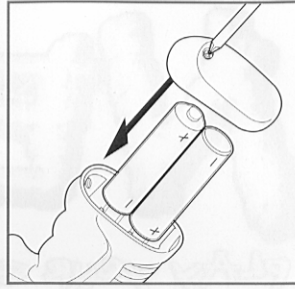

Before playing with your NERF NITE FINDER you must first
install the batteries.

TO INSTALL BATTERIES

Use a Phillips/cross head screwdriver to loosen screw in battery compartment door (screw remains attached to door). Insert 2 x 1.5V "AA"/LR6 alkaline batteries. Replace door and tighten screw.

Nerf® Nite Finder™

Target with stand included.

TO PLAY

1. Pull back handle.

2. Load dart.

3. Press trigger half way down for light beam.
Line up light beam on the target.

NOTE: Light beam lens is adjustable for increased accuracy.