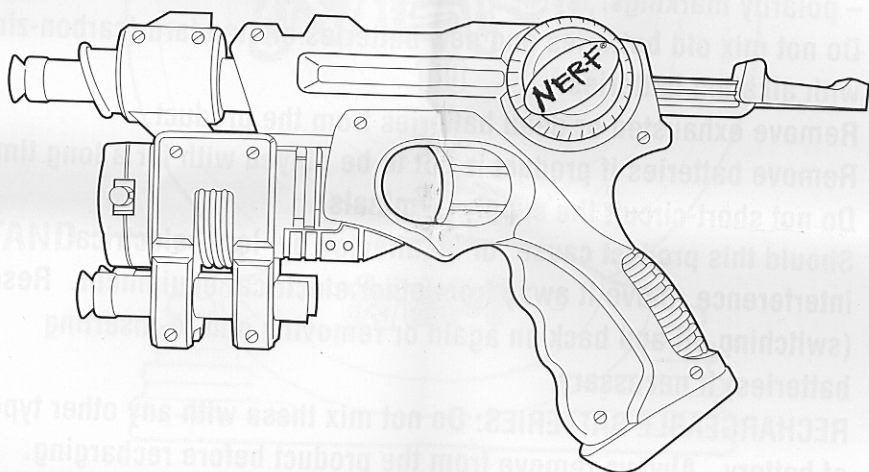

NERF®

AGES 6+

61496

PLAY YOUR GAME™

Nite Finder™

Thank you for purchasing the NERF NITE FINDER,
the NERF blaster with light beam targeting!

⚠ **CAUTION:** Do not aim at eyes or face.

TO AVOID INJURY: Use only darts designed for this product.
Do not modify darts or dart launcher.

Before playing with your NERF NITE FINDER you must first
install the batteries.

TO INSTALL BATTERIES

Use a Phillips/cross head screwdriver to loosen screw in battery compartment door (screw remains attached to door). Insert 2 x 1.5V "AA"/LR6 alkaline batteries. Replace door and tighten screw.

Nerf® Nite Finder™

Target with stand included.

TO PLAY

1. Pull back handle.

2. Load dart.

3. Press trigger half way down for light beam.
Line up light beam on the target.

NOTE: Light beam lens is adjustable for increased accuracy.