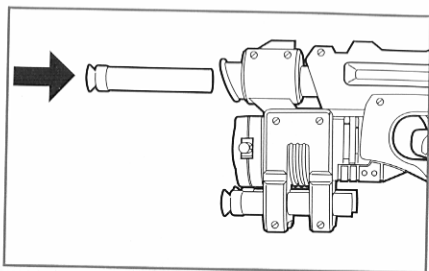

Nerf® Nite Finder™

Target with stand included.

TO PLAY

1. Pull back handle.

2. Load dart.

3. Press trigger half way down for light beam.
Line up light beam on the target.

NOTE: Light beam lens is adjustable for increased accuracy.

4. Press trigger all the way down to launch the dart.

The **NERF NITE FINDER** blaster takes your blasting to a whole new environment – the **DARK!** Step into the night and bring your **NITE FINDER** blaster with you for some high precision target practice! Line up the red light beam on your target and **READY...AIM...FIRE!** See how your blasting skills measure up, day or night.