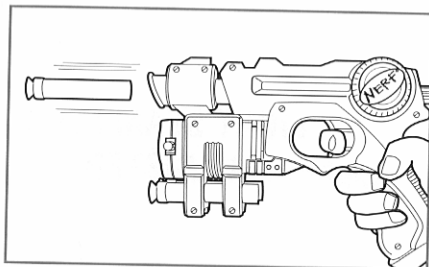

Nerf® Nite Finder™

Target with stand included.

TO PLAY

1. Pull back handle.

2. Load dart.

3. Press trigger half way down for light beam.
Line up light beam on the target.

NOTE: Light beam lens is adjustable for increased accuracy.

4. Press trigger all the way down to launch the dart.

The **NERF NITE FINDER** blaster takes your blasting to a whole new environment – the **DARK!** Step into the night and bring your **NITE FINDER** blaster with you for some high precision target practice! Line up the red light beam on your target and **READY...AIM...FIRE!** See how your blasting skills measure up, day or night.