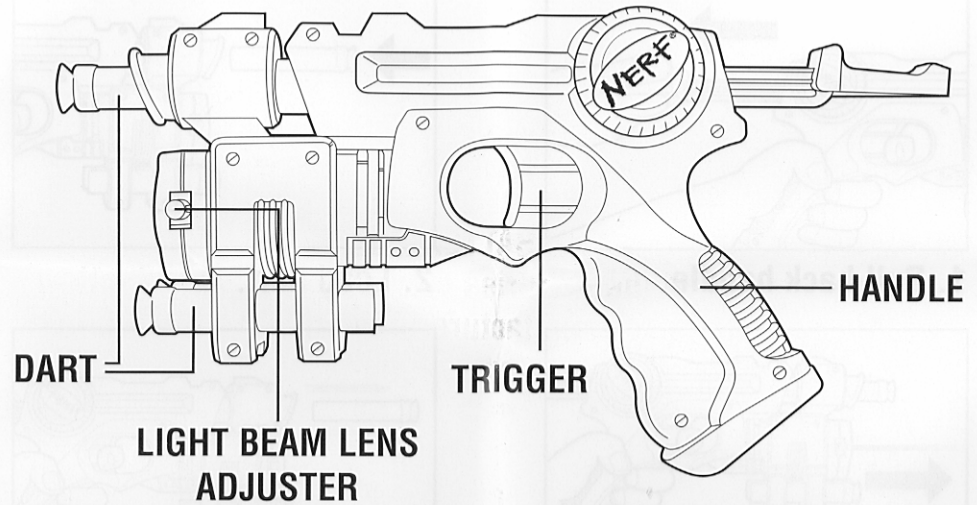

Before playing with your NERF NITE FINDER you must first
install the batteries.

TO INSTALL BATTERIES

Use a Phillips/cross head screwdriver to loosen screw in battery compartment door (screw remains attached to door). Insert 2 x 1.5V "AA"/LR6 alkaline batteries. Replace door and tighten screw.

Nerf® Nite Finder™

Target with stand included.

TO PLAY

1. Pull back handle.

2. Load dart.

3. Press trigger half way down for light beam.
Line up light beam on the target.

NOTE: Light beam lens is adjustable for increased accuracy.