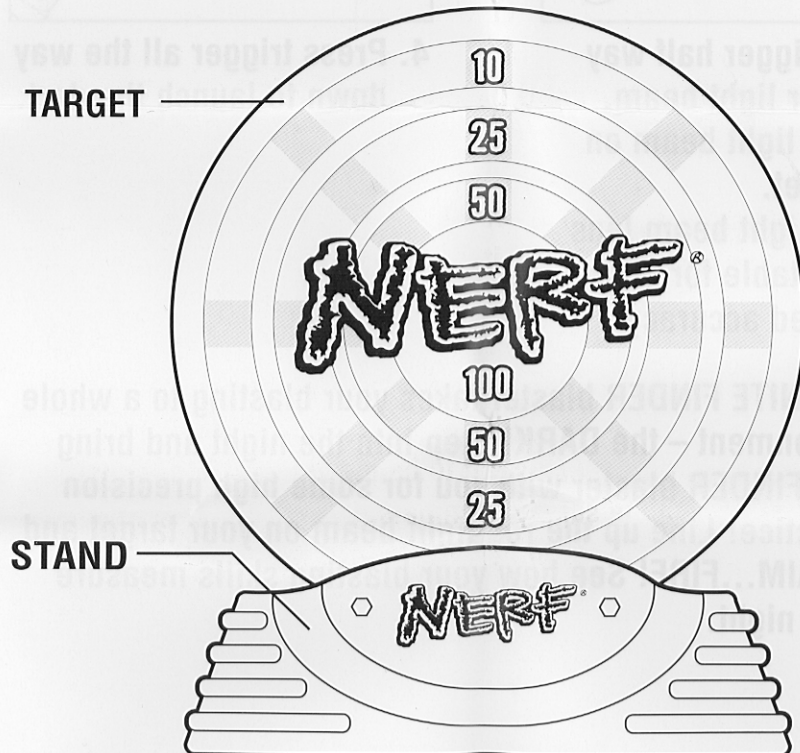

NERF®

AGES 6+

61496

PLAY YOUR GAME™

Nite Finder™

Thank you for purchasing the NERF NITE FINDER,
the NERF blaster with light beam targeting!

⚠ **CAUTION:** Do not aim at eyes or face.

TO AVOID INJURY: Use only darts designed for this product.
Do not modify darts or dart launcher.

Before playing with your NERF NITE FINDER you must first
install the batteries.

TO INSTALL BATTERIES

Use a Phillips/cross head screwdriver to loosen screw in battery compartment door (screw remains attached to door). Insert 2 x 1.5V "AA"/LR6 alkaline batteries. Replace door and tighten screw.

⚠ CAUTION: TO AVOID BATTERY LEAKAGE

1. Be sure to insert the batteries correctly and always follow the toy and battery manufacturers' instructions;
2. Do not mix old batteries and new batteries or alkaline, standard (carbon-zinc) or rechargeable (nickel-cadmium) batteries;
3. Always remove weak or dead batteries from the product.

Nerf® Nite Finder™

Target with stand included.

TO PLAY

1. Pull back handle.

2. Load dart.

3. Press trigger half way down for light beam.
Line up light beam on the target.

NOTE: Light beam lens is adjustable for increased accuracy.