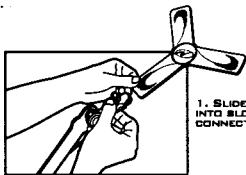

NERF

POCKET BOOMERANG LAUNCHER

**LAUNCH IT!
IT COMES BACK EVERY TIME
JUST LIKE A REAL BOOMERANG!**

*IT'S THE WILDEST AND CRAZIEST BOOMERANG EVER!
NOW YOUR FAVORITE BOOMERANG IS MADE OUT OF
NERF FOAM! THE AIR TECH BOOMERANG LAUNCHER
COMES BACK TO YOU EVERY TIME - IN A FLASH!*

1. SLIDE BOOMERANG
INTO SLOT OF LAUNCHER
CONNECTOR.