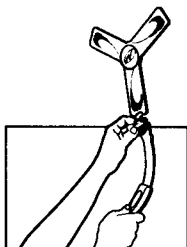

3. HOLD BASE WITH ONE HAND
AND PULL BACK CONNECTOR
WITH THE OTHER HAND.