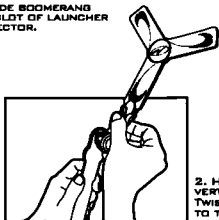

2. HOLD LAUNCHER
VERTICALLY WITH ONE HAND.
TWIST SLOTTED CONNECTOR
TO THE RIGHT.