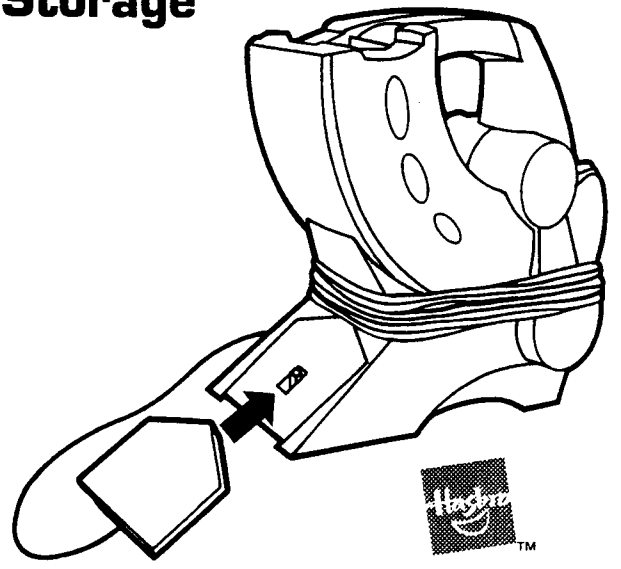

4. Storage

MADE IN CHINA
55543800

© 1998 HASBRO, INC.
Pawtucket, Rhode Island 02862
All Rights Reserved.