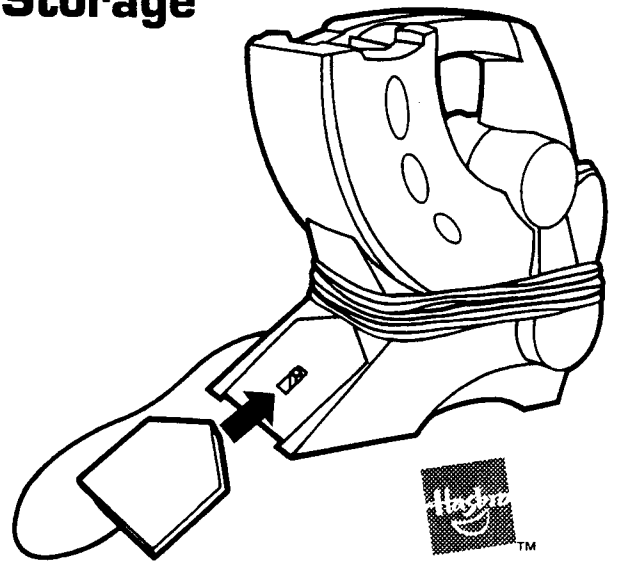

3. Operation

Smash-it pitching Machine

61421

ON/OFF
(Wait 10 seconds to warm up)

Step on "Home Plate" each time you want a pitch (allow 5 seconds between pitches)

Low Pitch

High Pitch

4. Storage