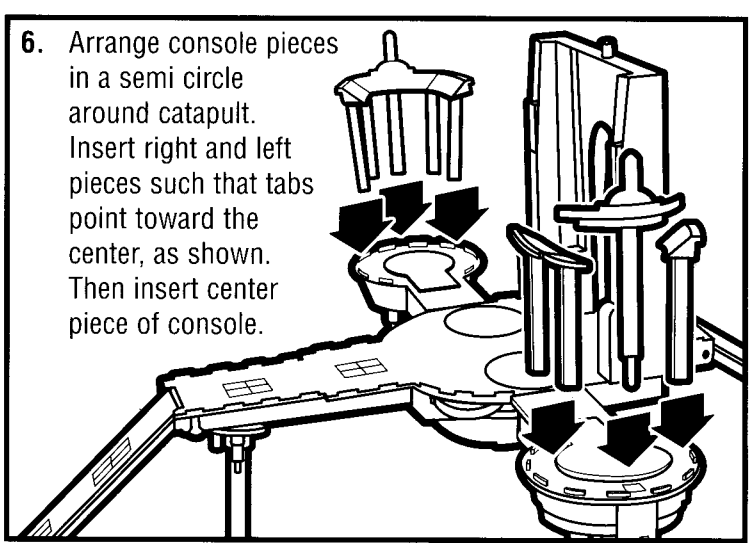

1. With catapult platforms facing upward, snap balconies onto each side of main deck as shown.

2. Turn playset over. Snap large, round base legs into recesses in main deck as shown. Snap underside of balcony into base of catapult platform.

3. Turn playset over to right side. Connect ramp onto main deck by inserting tabs into holes and snapping into place.

4. Pull out sliding ramp on long side of main deck. Ramp will detach if toy is dropped. If it detaches, insert tabs into holes in platform and snap into place.

5. Insert tabs on column archway into slots in main deck.

6. Arrange console pieces in a semi circle around catapult. Insert right and left pieces such that tabs point toward the center, as shown. Then insert center piece of console.