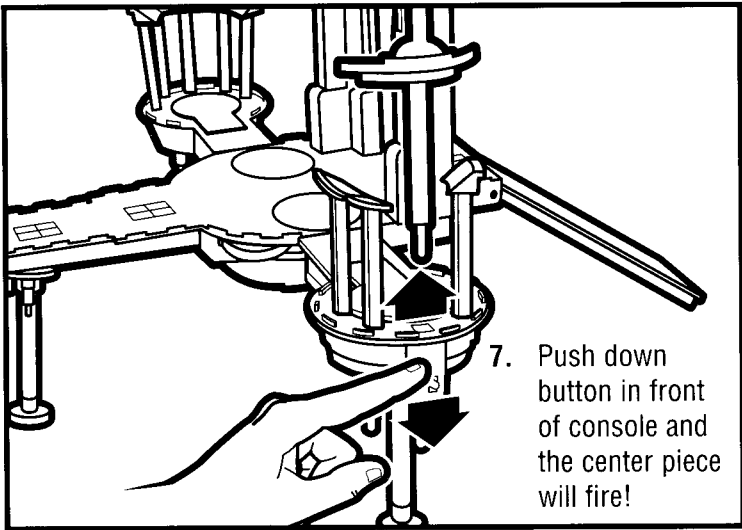

3. Turn playset over to right side. Connect ramp onto main deck by inserting tabs into holes and snapping into place.

4. Pull out sliding ramp on long side of main deck. Ramp will detach if toy is dropped. If it detaches, insert tabs into holes in platform and snap into place.

5. Insert tabs on column archway into slots in main deck.

6. Arrange console pieces in a semi circle around catapult. Insert right and left pieces such that tabs point toward the center, as shown. Then insert center piece of console.