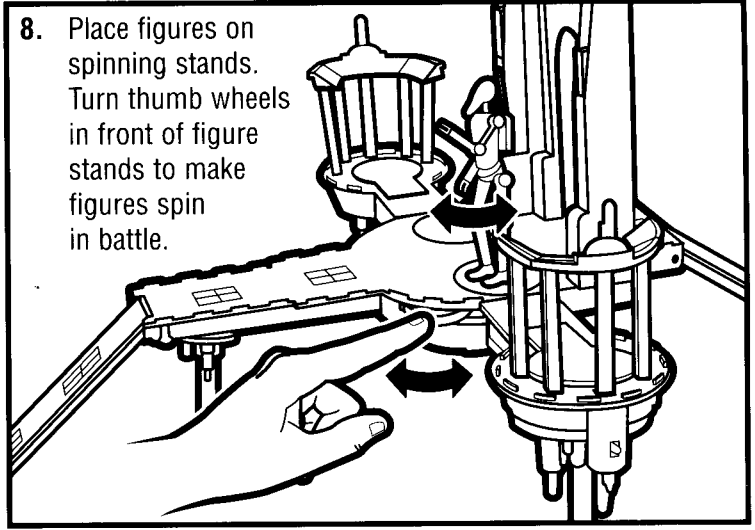

3. Turn playset over to right side. Connect ramp onto main deck by inserting tabs into holes and snapping into place.

4. Pull out sliding ramp on long side of main deck. Ramp will detach if toy is dropped. If it detaches, insert tabs into holes in platform and snap into place.

5. Insert tabs on column archway into slots in main deck.

6. Arrange console pieces in a semi circle around catapult. Insert right and left pieces such that tabs point toward the center, as shown. Then insert center piece of console.