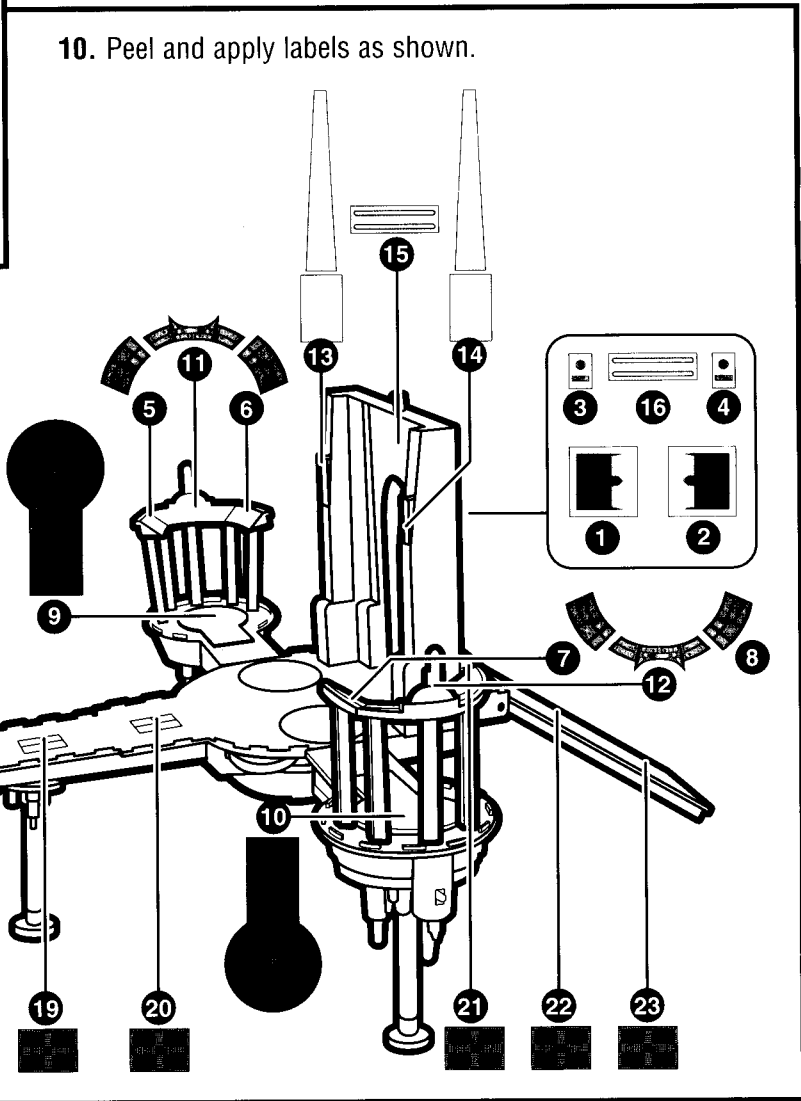

3. Turn playset over to right side. Connect ramp onto main deck by inserting tabs into holes and snapping into place.

4. Pull out sliding ramp on long side of main deck. Ramp will detach if toy is dropped. If it detaches, insert tabs into holes in platform and snap into place.

5. Insert tabs on column archway into slots in main deck.

6. Arrange console pieces in a semi circle around catapult. Insert right and left pieces such that tabs point toward the center, as shown. Then insert center piece of console.