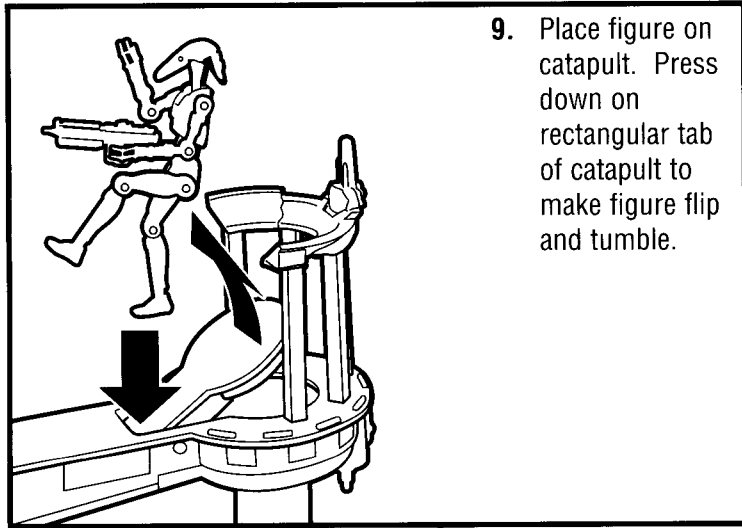

3. Turn playset over to right side. Connect ramp onto main deck by inserting tabs into holes and snapping into place.

4. Pull out sliding ramp on long side of main deck. Ramp will detach if toy is dropped. If it detaches, insert tabs into holes in platform and snap into place.

5. Insert tabs on column archway into slots in main deck.

6. Arrange console pieces in a semi circle around catapult. Insert right and left pieces such that tabs point toward the center, as shown. Then insert center piece of console.