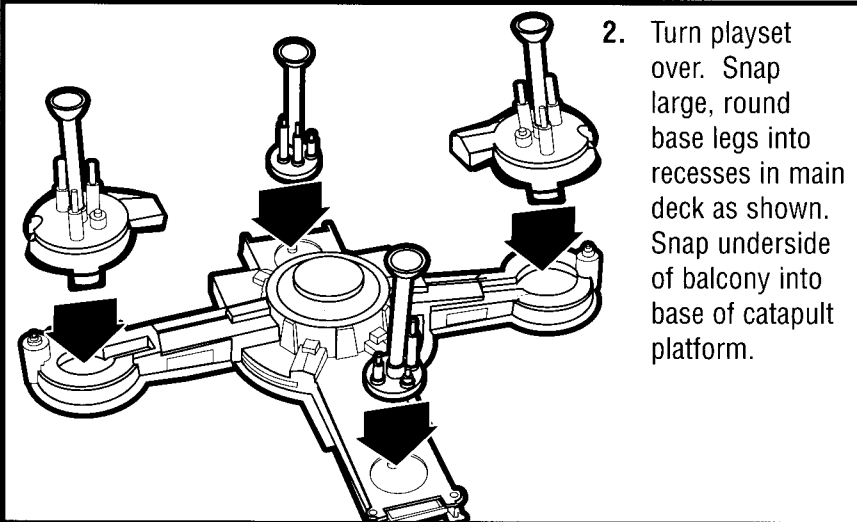

STAR WARS™ EPISODE I

THEED GENERATOR COMPLEX™

Ages 4 & Up

26220

Includes main deck, column archway, 2 ramps, console pieces, 2 firing projectiles, 2 balconies, 2 spinning figure stands, and Battle Droid® figure. Other figures sold separately.

1. With catapult platforms facing upward, snap balconies onto each side of main deck as shown.

2. Turn playset over. Snap large, round base legs into recesses in main deck as shown. Snap underside of balcony into base of catapult platform.

3. Turn playset over to right side. Connect ramp onto main deck by inserting tabs into holes and snapping into place.

4. Pull out sliding ramp on long side of main deck. Ramp will detach if toy is dropped. If it detaches, insert tabs into holes in platform and snap into place.

5. Insert tabs on column archway into slots in main deck.

6. Arrange console pieces in a semi circle around catapult. Insert right and left pieces such that tabs point toward the center, as shown. Then insert center piece of console.