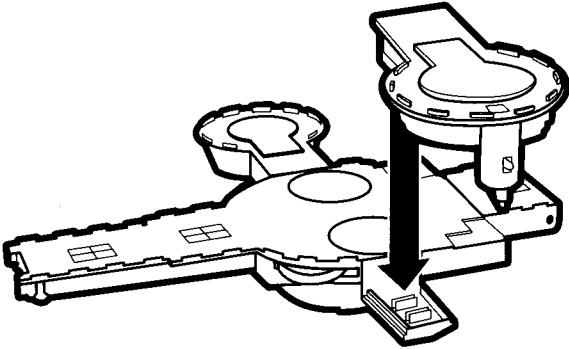

STAR WARS™ EPISODE I

THEED GENERATOR COMPLEX™

Ages 4 & Up

26220

Includes main deck, column archway, 2 ramps, console pieces, 2 firing projectiles, 2 balconies, 2 spinning figure stands, and Battle Droid® figure. Other figures sold separately.

1. With catapult platforms facing upward, snap balconies onto each side of main deck as shown.

2. Turn playset over. Snap large, round base legs into recesses in main deck as shown. Snap underside of balcony into base of catapult platform.

3. Turn playset over to right side. Connect ramp onto main deck by inserting tabs into holes and snapping into place.

4. Pull out sliding ramp on long side of main deck. Ramp will detach if toy is dropped. If it detaches, insert tabs into holes in platform and snap into place.