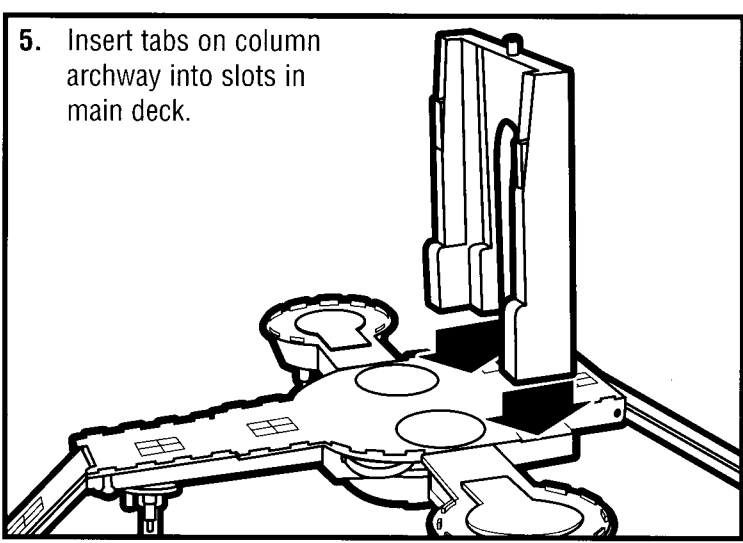

1. With catapult platforms facing upward, snap balconies onto each side of main deck as shown.

2. Turn playset over. Snap large, round base legs into recesses in main deck as shown. Snap underside of balcony into base of catapult platform.

3. Turn playset over to right side. Connect ramp onto main deck by inserting tabs into holes and snapping into place.

4. Pull out sliding ramp on long side of main deck. Ramp will detach if toy is dropped. If it detaches, insert tabs into holes in platform and snap into place.