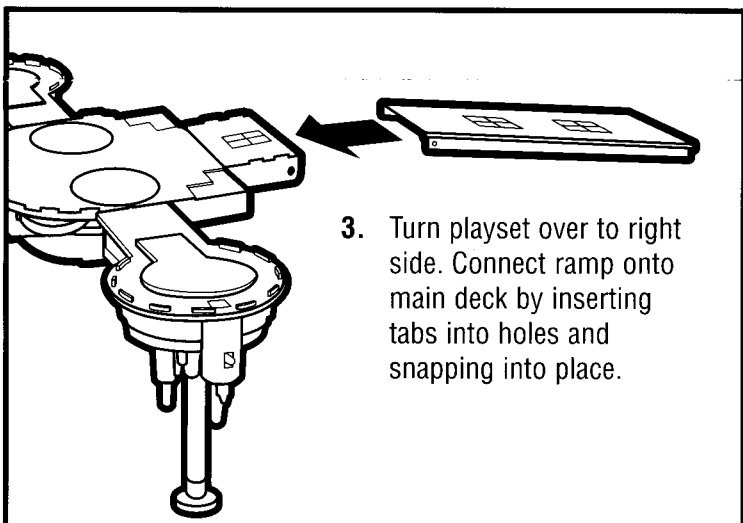

STAR WARS™ EPISODE I

THEED GENERATOR COMPLEX™

Ages 4 & Up

26220

Includes main deck, column archway, 2 ramps, console pieces, 2 firing projectiles, 2 balconies, 2 spinning figure stands, and Battle Droid® figure. Other figures sold separately.

1. With catapult platforms facing upward, snap balconies onto each side of main deck as shown.

2. Turn playset over. Snap large, round base legs into recesses in main deck as shown. Snap underside of balcony into base of catapult platform.

3. Turn playset over to right side. Connect ramp onto main deck by inserting tabs into holes and snapping into place.

4. Pull out sliding ramp on long side of main deck. Ramp will detach if toy is dropped. If it detaches, insert tabs into holes in platform and snap into place.