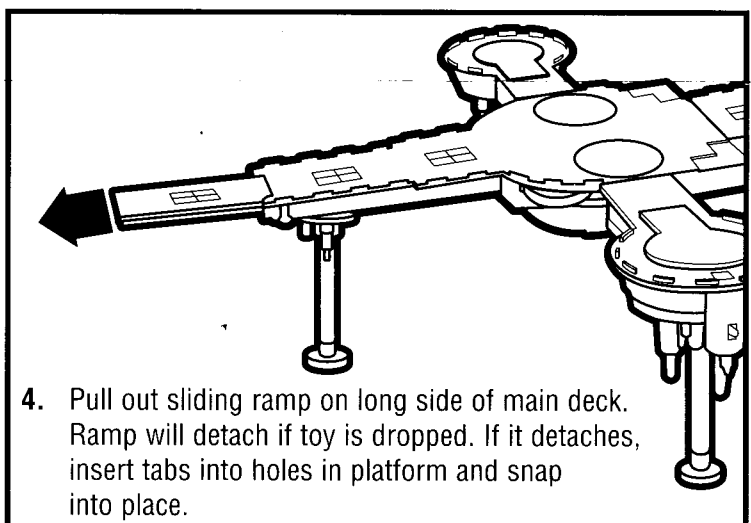

STAR WARS™ EPISODE I

THEED GENERATOR COMPLEX™

Ages 4 & Up

26220

Includes main deck, column archway, 2 ramps, console pieces, 2 firing projectiles, 2 balconies, 2 spinning figure stands, and Battle Droid® figure. Other figures sold separately.

1. With catapult platforms facing upward, snap balconies onto each side of main deck as shown.

2. Turn playset over. Snap large, round base legs into recesses in main deck as shown. Snap underside of balcony into base of catapult platform.

3. Turn playset over to right side. Connect ramp onto main deck by inserting tabs into holes and snapping into place.

4. Pull out sliding ramp on long side of main deck. Ramp will detach if toy is dropped. If it detaches, insert tabs into holes in platform and snap into place.