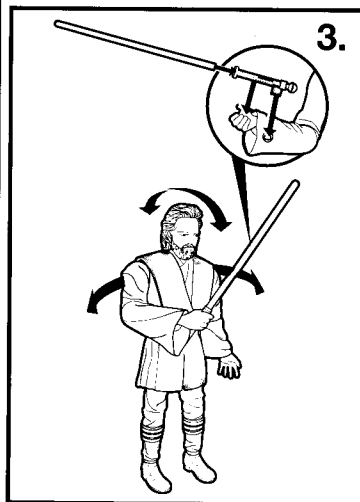

Try Me Mode:

This figure comes packaged in a "try me" mode for store demonstration purposes. To use the full range of sounds and lights, move the switch (on the figure's back belt pouch) to one of the "on" modes (Combat Mode or Adventure Mode) - see inside for details.

Force-Effect Clip:

1. Pull clip out of Obi-Wan's arm.
2. Wrap cord around Electronic Jango Fett™ or another 12" Star Wars figure from Hasbro® (additional figures not included) to "capture" the figure.
3. To retract Force clip, press the button on the figure's arm (you will also hear Force sounds when you press the button).
4. You can use this feature in Combat and Adventure modes.

Combat Mode

1. Slide the switch to the right for Combat Mode.
2. Move the figure to different angles (forward, backward, left and right) to hear different fight sounds. If you do not hear any sounds, slide the switch again or press the side pouch again.
3. If the lightsaber is attached to the figure's right hand, you can access lightsaber sounds. To hear the lightsaber sounds, press the side pouch for approximately one second. Then, move the figure to different angles (forward, backward, left and right) to hear different lightsaber combat sounds. To end the battle, you can remove the lightsaber from the figure's hand or press the side pouch for approximately one second.
4. Quickly press and release the side pouch to hear phrases. Keep pressing and releasing button to hear all the sayings.
 - "May the Force be with you."
 - "Give up Jango!"
 - "You're no match for a Jedi!"
 - "There is no escape!"
 - "Give up bounty hunter!"
5. Press the button on his arm to hear Force sounds. (Pressing the button also recoils the Force-effect clip cord – see "Force Effect Clip" section on first page).