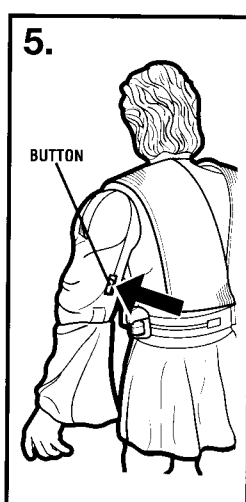

Combat Mode

1. Slide the switch to the right for Combat Mode.
2. Move the figure to different angles (forward, backward, left and right) to hear different fight sounds. If you do not hear any sounds, slide the switch again or press the side pouch again.
3. If the lightsaber is attached to the figure's right hand, you can access lightsaber sounds. To hear the lightsaber sounds, press the side pouch for approximately one second. Then, move the figure to different angles (forward, backward, left and right) to hear different lightsaber combat sounds. To end the battle, you can remove the lightsaber from the figure's hand or press the side pouch for approximately one second.
4. Quickly press and release the side pouch to hear phrases. Keep pressing and releasing button to hear all the sayings.
  - "May the Force be with you."
  - "Give up Jango!"
  - "You're no match for a Jedi!"
  - "There is no escape!"
  - "Give up bounty hunter!"
5. Press the button on his arm to hear Force sounds. (Pressing the button also recoils the Force-effect clip cord – see "Force Effect Clip" section on first page).