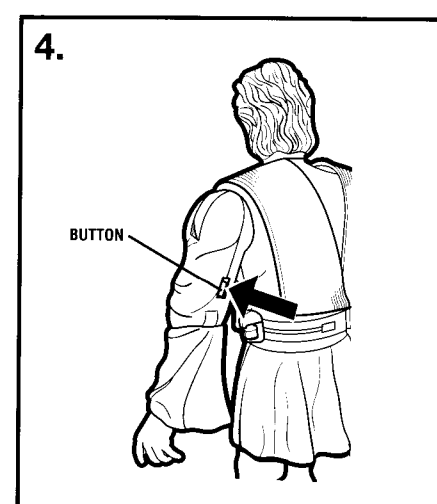

Adventure Mode

1. Slide the switch to the left for Adventure Mode.
2. Place the lightsaber in the figure's right hand. If the lightsaber is attached to the figure's right hand, you can access lightsaber sounds. To hear the lightsaber sounds, press the side pouch for approximately one second. Then, move the figure to different angles (forward, backward, left and right) to hear different lightsaber combat sounds. To end the battle, you can remove the lightsaber from the figure's hand or press the side pouch for approximately one second. NOTE: If the figure is not holding the lightsaber in his right hand when activated, you will not hear any sounds.
3. Quickly press and release the side pouch to hear phrases. Keep pressing and releasing the side pouch to hear all the sayings.
  - "May the Force be with you."
  - "Give up Jango!"
  - "You're no match for a Jedi!"
  - "There is no escape!"
  - "Give up bounty hunter!"
4. Press the button on his arm to hear Force sounds. (Pressing the button also recoils the Force-effect clip cord – see "Force Effect Clip" section on first page).