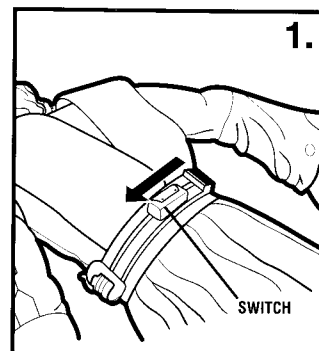

Adventure Mode

1. Slide the switch to the left for Adventure Mode.
2. Place the lightsaber in the figure's right hand. If the lightsaber is attached to the figure's right hand, you can access lightsaber sounds. To hear the lightsaber sounds, press the side pouch for approximately one second. Then, move the figure to different angles (forward, backward, left and right) to hear different lightsaber combat sounds. To end the battle, you can remove the lightsaber from the figure's hand or press the side pouch for approximately one second. NOTE: If the figure is not holding the lightsaber in his right hand when activated, you will not hear any sounds.
3. Quickly press and release the side pouch to hear phrases. Keep pressing and releasing the side pouch to hear all the sayings.
  - "May the Force be with you."
  - "Give up Jango!"
  - "You're no match for a Jedi!"
  - "There is no escape!"
  - "Give up bounty hunter!"
4. Press the button on his arm to hear Force sounds. (Pressing the button also recoils the Force-effect clip cord – see "Force Effect Clip" section on first page).