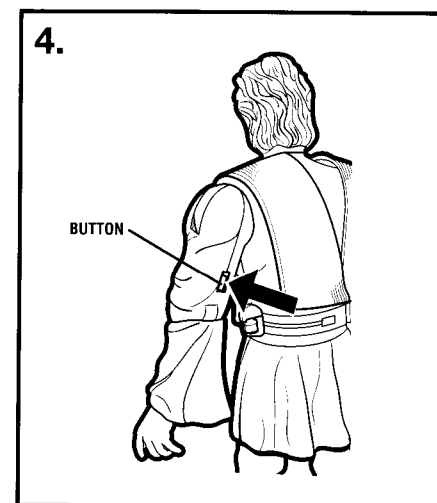

Adventure Mode

1. Slide the switch to the left for Adventure Mode.
2. Place the lightsaber in the figure's right hand. If the lightsaber is attached to the figure's right hand, you can access lightsaber sounds. To hear the lightsaber sounds, press the side pouch for approximately one second. Then, move the figure to different angles (forward, backward, left and right) to hear different lightsaber combat sounds. To end the battle, you can remove the lightsaber from the figure's hand or press the side pouch for approximately one second. NOTE: If the figure is not holding the lightsaber in his right hand when activated, you will not hear any sounds.
3. Quickly press and release the side pouch to hear phrases. Keep pressing and releasing the side pouch to hear all the sayings.
  - "May the Force be with you."
  - "Give up Jango!"
  - "You're no match for a Jedi!"
  - "There is no escape!"
  - "Give up bounty hunter!"
4. Press the button on his arm to hear Force sounds. (Pressing the button also recoils the Force-effect clip cord – see "Force Effect Clip" section on first page).