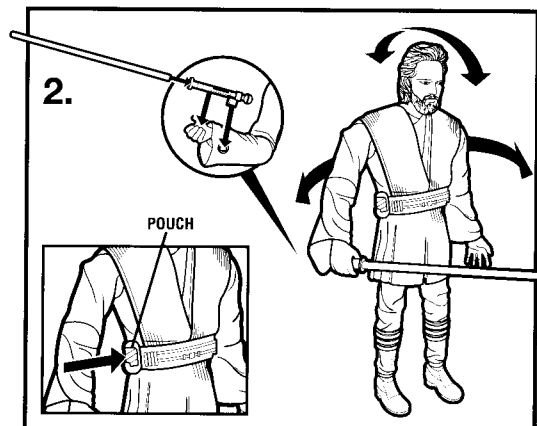

Adventure Mode

1. Slide the switch to the left for Adventure Mode.
2. Place the lightsaber in the figure's right hand. If the lightsaber is attached to the figure's right hand, you can access lightsaber sounds. To hear the lightsaber sounds, press the side pouch for approximately one second. Then, move the figure to different angles (forward, backward, left and right) to hear different lightsaber combat sounds. To end the battle, you can remove the lightsaber from the figure's hand or press the side pouch for approximately one second. NOTE: If the figure is not holding the lightsaber in his right hand when activated, you will not hear any sounds.
3. Quickly press and release the side pouch to hear phrases. Keep pressing and releasing the side pouch to hear all the sayings.
  - "May the Force be with you."
  - "Give up Jango!"
  - "You're no match for a Jedi!"
  - "There is no escape!"
  - "Give up bounty hunter!"
4. Press the button on his arm to hear Force sounds. (Pressing the button also recoils the Force-effect clip cord – see "Force Effect Clip" section on first page).