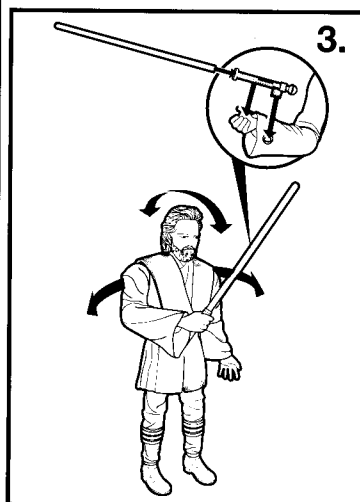

Combat Mode

1. Slide the switch to the right for Combat Mode.
2. Move the figure to different angles (forward, backward, left and right) to hear different fight sounds. If you do not hear any sounds, slide the switch again or press the side pouch again.
3. If the lightsaber is attached to the figure's right hand, you can access lightsaber sounds. To hear the lightsaber sounds, press the side pouch for approximately one second. Then, move the figure to different angles (forward, backward, left and right) to hear different lightsaber combat sounds. To end the battle, you can remove the lightsaber from the figure's hand or press the side pouch for approximately one second.
4. Quickly press and release the side pouch to hear phrases. Keep pressing and releasing button to hear all the sayings.
  - "May the Force be with you."
  - "Give up Jango!"
  - "You're no match for a Jedi!"
  - "There is no escape!"
  - "Give up bounty hunter!"
5. Press the button on his arm to hear Force sounds. (Pressing the button also recoils the Force-effect clip cord – see "Force Effect Clip" section on first page).