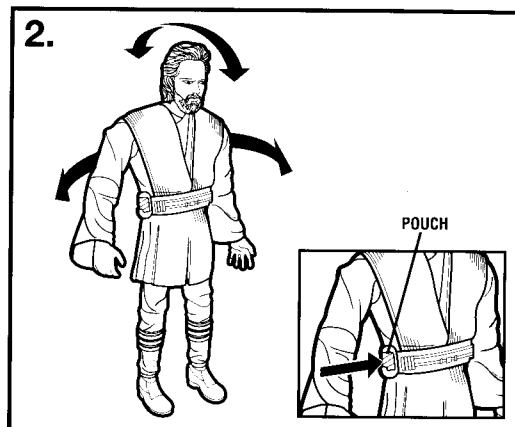

Combat Mode

1. Slide the switch to the right for Combat Mode.
2. Move the figure to different angles (forward, backward, left and right) to hear different fight sounds. If you do not hear any sounds, slide the switch again or press the side pouch again.
3. If the lightsaber is attached to the figure's right hand, you can access lightsaber sounds. To hear the lightsaber sounds, press the side pouch for approximately one second. Then, move the figure to different angles (forward, backward, left and right) to hear different lightsaber combat sounds. To end the battle, you can remove the lightsaber from the figure's hand or press the side pouch for approximately one second.
4. Quickly press and release the side pouch to hear phrases. Keep pressing and releasing button to hear all the sayings.
  - "May the Force be with you."
  - "Give up Jango!"
  - "You're no match for a Jedi!"
  - "There is no escape!"
  - "Give up bounty hunter!"
5. Press the button on his arm to hear Force sounds. (Pressing the button also recoils the Force-effect clip cord – see "Force Effect Clip" section on first page).