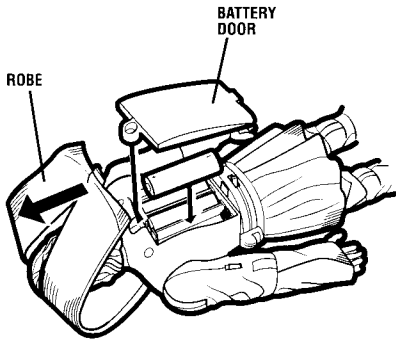

To Replace Batteries:
Lift robe. Using a Phillips screwdriver, loosen screw in battery door. Remove door. Insert 3 fresh "AAA" batteries into compartment. Replace door, and tighten screw.

CAUTION:

1) As with all small batteries, the batteries used with this toy should be kept away from small children who still put things in their mouths. If they are swallowed, promptly see a doctor and have the doctor phone (202) 625-3333 collect.
2) Make sure the batteries are inserted correctly and follow the toy and battery manufacturers' instructions.
3) Do not mix old and new batteries, alkaline, standard (carbon-zinc) or rechargeable (nickel-cadmium) batteries.

Product and colors may vary.
© 2002 Lucasfilm Ltd. & © or TM where indicated. All rights reserved.
Used under authorization.
®* and/or TM* & © 2002 Hasbro. All Rights Reserved.
®* denotes Reg. U.S. Pat. & TM Office.

P/N 617960000