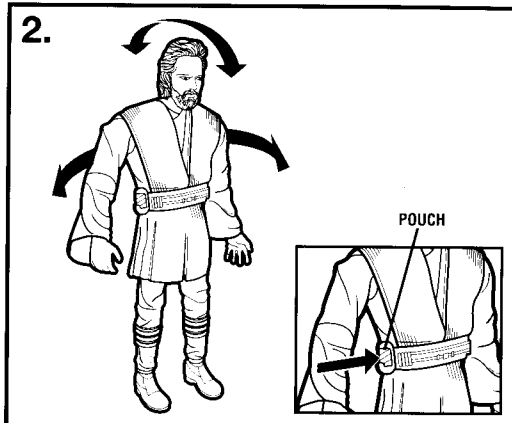

Combat Mode

1. Slide the switch to the right for Combat Mode.
2. Move the figure to different angles (forward, backward, left and right) to hear different fight sounds. If you do not hear any sounds, slide the switch again or press the side pouch again.
3. If the lightsaber is attached to the figure's right hand, you can access lightsaber sounds. To hear the lightsaber sounds, press the side pouch for approximately one second. Then, move the figure to different angles (forward, backward, left and right) to hear different lightsaber combat sounds. To end the battle, you can remove the lightsaber from the figure's hand or press the side pouch for approximately one second.
4. Quickly press and release the side pouch to hear phrases. Keep pressing and releasing button to hear all the sayings.
  - "May the Force be with you."
  - "Give up Jango!"
  - "You're no match for a Jedi!"
  - "There is no escape!"
  - "Give up bounty hunter!"
5. Press the button on his arm to hear Force sounds. (Pressing the button also recoils the Force-effect clip cord – see "Force Effect Clip" section on first page).