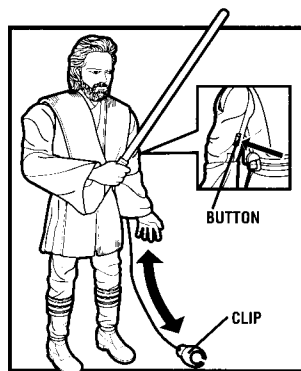

## Electronic Battling Obi-Wan Kenobi™

with Light & Sounds!

Includes: figure with attached Force-effect clip, lightsaber and instructions.

3 "AAA" batteries included. Phillips screwdriver (not included) required to replace batteries.

### Try Me Mode:

This figure comes packaged in a "try me" mode for store demonstration purposes. To use the full range of sounds and lights, move the switch (on the figure's back belt pouch) to one of the "on" modes (Combat Mode or Adventure Mode) - see inside for details.

### Force-Effect Clip:

1. Pull clip out of Obi-Wan's arm.
2. Wrap cord around Electronic Jango Fett™ or another 12" Star Wars figure from Hasbro® (additional figures not included) to "capture" the figure.
3. To retract Force clip, press the button on the figure's arm (you will also hear Force sounds when you press the button).
4. You can use this feature in Combat and Adventure modes.