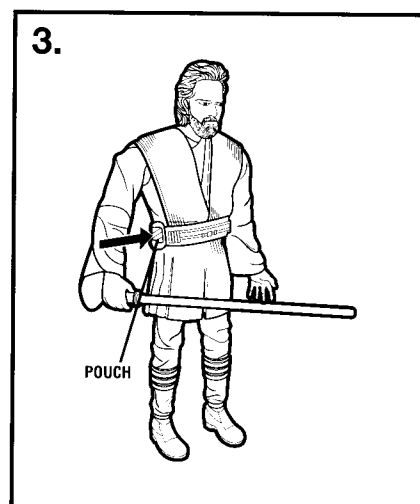

Adventure Mode

1. Slide the switch to the left for Adventure Mode.
2. Place the lightsaber in the figure's right hand. If the lightsaber is attached to the figure's right hand, you can access lightsaber sounds. To hear the lightsaber sounds, press the side pouch for approximately one second. Then, move the figure to different angles (forward, backward, left and right) to hear different lightsaber combat sounds. To end the battle, you can remove the lightsaber from the figure's hand or press the side pouch for approximately one second. NOTE: If the figure is not holding the lightsaber in his right hand when activated, you will not hear any sounds.
3. Quickly press and release the side pouch to hear phrases. Keep pressing and releasing the side pouch to hear all the sayings.
  - "May the Force be with you."
  - "Give up Jango!"
  - "You're no match for a Jedi!"
  - "There is no escape!"
  - "Give up bounty hunter!"
4. Press the button on his arm to hear Force sounds. (Pressing the button also recoils the Force-effect clip cord – see "Force Effect Clip" section on first page).