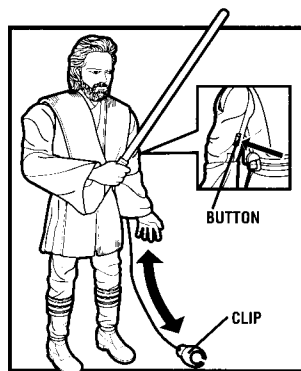

Force-Effect Clip:

1. Pull clip out of Obi-Wan's arm.
2. Wrap cord around Electronic Jango Fett™ or another 12" Star Wars figure from Hasbro® (additional figures not included) to "capture" the figure.
3. To retract Force clip, press the button on the figure's arm (you will also hear Force sounds when you press the button).
4. You can use this feature in Combat and Adventure modes.