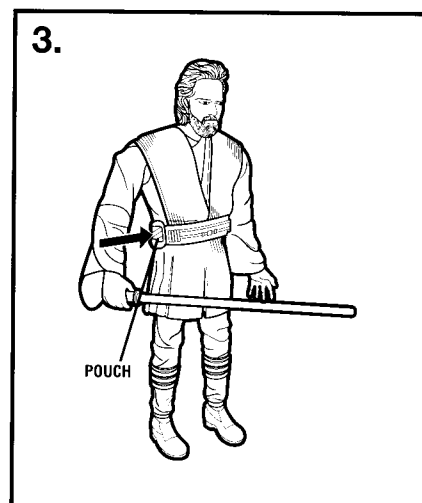

Adventure Mode

1. Slide the switch to the left for Adventure Mode.
2. Place the lightsaber in the figure's right hand. If the lightsaber is attached to the figure's right hand, you can access lightsaber sounds. To hear the lightsaber sounds, press the side pouch for approximately one second. Then, move the figure to different angles (forward, backward, left and right) to hear different lightsaber combat sounds. To end the battle, you can remove the lightsaber from the figure's hand or press the side pouch for approximately one second. NOTE: If the figure is not holding the lightsaber in his right hand when activated, you will not hear any sounds.
3. Quickly press and release the side pouch to hear phrases. Keep pressing and releasing the side pouch to hear all the sayings.
  - "May the Force be with you."
  - "Give up Jango!"
  - "You're no match for a Jedi!"
  - "There is no escape!"
  - "Give up bounty hunter!"
4. Press the button on his arm to hear Force sounds. (Pressing the button also recoils the Force-effect clip cord – see "Force Effect Clip" section on first page).