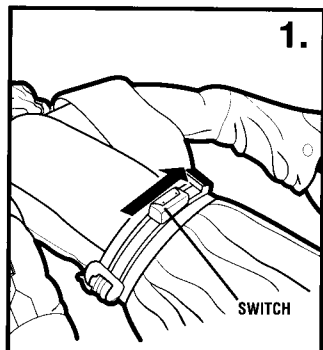

Combat Mode

1. Slide the switch to the right for Combat Mode.
2. Move the figure to different angles (forward, backward, left and right) to hear different fight sounds. If you do not hear any sounds, slide the switch again or press the side pouch again.
3. If the lightsaber is attached to the figure's right hand, you can access lightsaber sounds. To hear the lightsaber sounds, press the side pouch for approximately one second. Then, move the figure to different angles (forward, backward, left and right) to hear different lightsaber combat sounds. To end the battle, you can remove the lightsaber from the figure's hand or press the side pouch for approximately one second.
4. Quickly press and release the side pouch to hear phrases. Keep pressing and releasing button to hear all the sayings.
  - "May the Force be with you."
  - "Give up Jango!"
  - "You're no match for a Jedi!"
  - "There is no escape!"
  - "Give up bounty hunter!"
5. Press the button on his arm to hear Force sounds. (Pressing the button also recoils the Force-effect clip cord – see "Force Effect Clip" section on first page).