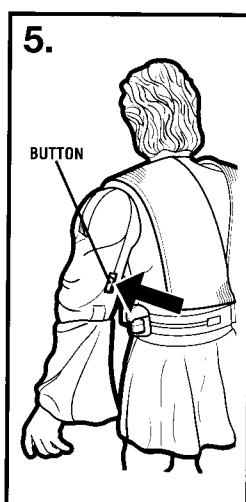

Combat Mode

1. Slide the switch to the right for Combat Mode.
2. Move the figure to different angles (forward, backward, left and right) to hear different fight sounds. If you do not hear any sounds, slide the switch again or press the side pouch again.
3. If the lightsaber is attached to the figure's right hand, you can access lightsaber sounds. To hear the lightsaber sounds, press the side pouch for approximately one second. Then, move the figure to different angles (forward, backward, left and right) to hear different lightsaber combat sounds. To end the battle, you can remove the lightsaber from the figure's hand or press the side pouch for approximately one second.
4. Quickly press and release the side pouch to hear phrases. Keep pressing and releasing button to hear all the sayings.
  - "May the Force be with you."
  - "Give up Jango!"
  - "You're no match for a Jedi!"
  - "There is no escape!"
  - "Give up bounty hunter!"
5. Press the button on his arm to hear Force sounds. (Pressing the button also recoils the Force-effect clip cord – see "Force Effect Clip" section on first page).