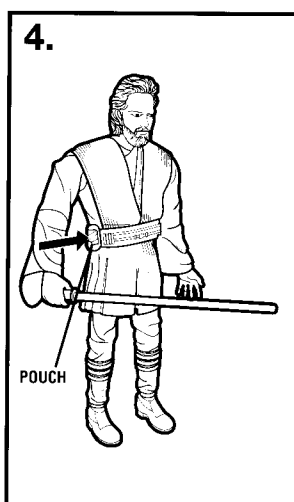

Combat Mode

1. Slide the switch to the right for Combat Mode.
2. Move the figure to different angles (forward, backward, left and right) to hear different fight sounds. If you do not hear any sounds, slide the switch again or press the side pouch again.
3. If the lightsaber is attached to the figure's right hand, you can access lightsaber sounds. To hear the lightsaber sounds, press the side pouch for approximately one second. Then, move the figure to different angles (forward, backward, left and right) to hear different lightsaber combat sounds. To end the battle, you can remove the lightsaber from the figure's hand or press the side pouch for approximately one second.
4. Quickly press and release the side pouch to hear phrases. Keep pressing and releasing button to hear all the sayings.
  - "May the Force be with you."
  - "Give up Jango!"
  - "You're no match for a Jedi!"
  - "There is no escape!"
  - "Give up bounty hunter!"
5. Press the button on his arm to hear Force sounds. (Pressing the button also recoils the Force-effect clip cord – see "Force Effect Clip" section on first page).