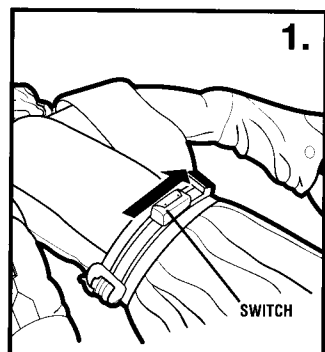

Combat Mode

1. Slide the switch to the right for Combat Mode.
2. Move the figure to different angles (forward, backward, left and right) to hear different fight sounds. If you do not hear any sounds, slide the switch again or press the side pouch again.
3. If the lightsaber is attached to the figure's right hand, you can access lightsaber sounds. To hear the lightsaber sounds, press the side pouch for approximately one second. Then, move the figure to different angles (forward, backward, left and right) to hear different lightsaber combat sounds. To end the battle, you can remove the lightsaber from the figure's hand or press the side pouch for approximately one second.
4. Quickly press and release the side pouch to hear phrases. Keep pressing and releasing button to hear all the sayings.
  - "May the Force be with you."
  - "Give up Jango!"
  - "You're no match for a Jedi!"
  - "There is no escape!"
  - "Give up bounty hunter!"
5. Press the button on his arm to hear Force sounds. (Pressing the button also recoils the Force-effect clip cord – see "Force Effect Clip" section on first page).