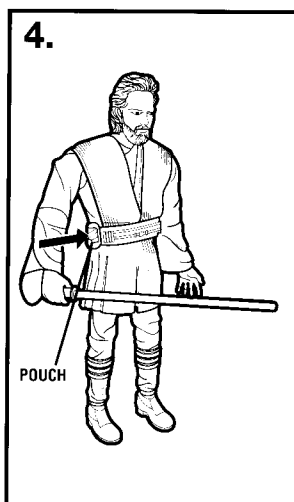

Combat Mode

1. Slide the switch to the right for Combat Mode.
2. Move the figure to different angles (forward, backward, left and right) to hear different fight sounds. If you do not hear any sounds, slide the switch again or press the side pouch again.
3. If the lightsaber is attached to the figure's right hand, you can access lightsaber sounds. To hear the lightsaber sounds, press the side pouch for approximately one second. Then, move the figure to different angles (forward, backward, left and right) to hear different lightsaber combat sounds. To end the battle, you can remove the lightsaber from the figure's hand or press the side pouch for approximately one second.
4. Quickly press and release the side pouch to hear phrases. Keep pressing and releasing button to hear all the sayings.
  - "May the Force be with you."
  - "Give up Jango!"
  - "You're no match for a Jedi!"
  - "There is no escape!"
  - "Give up bounty hunter!"
5. Press the button on his arm to hear Force sounds. (Pressing the button also recoils the Force-effect clip cord – see "Force Effect Clip" section on first page).