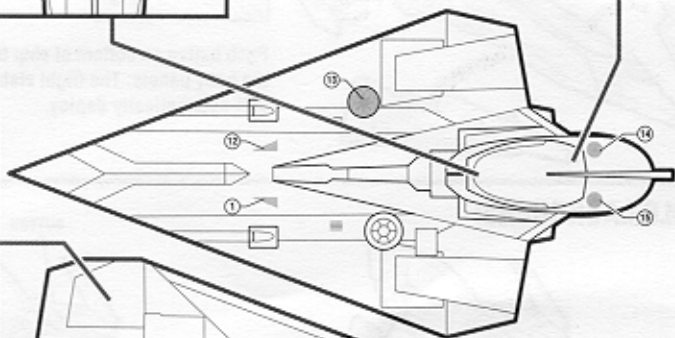

STAR WARS

Ages 4+
84869

ATTACK OF THE CLONES™

Jedi Starfighter™

Includes ship, 2 removable
body panels, 2 missiles,
labels and instructions.

Some assembly required.

Apply labels as shown.

Canopy opens

BODY PANELS & FLIGHT STABILIZERS:

Attach body panels to starfighter as shown. Close the flight stabilizers, if necessary, by pressing them together until they lock in place.

Push button on bottom of ship to eject the body panels. The flight stabilizers will automatically deploy.