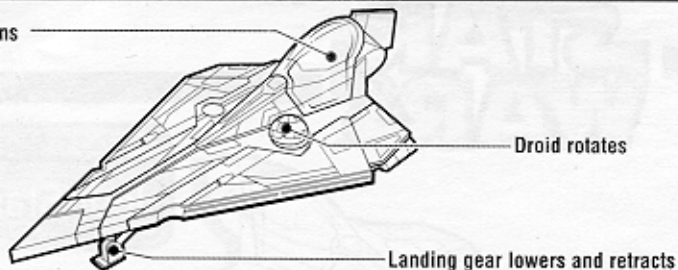

STAR WARS

Ages 4+
84869

ATTACK OF THE CLONES™

Jedi Starfighter™

Includes ship, 2 removable
body panels, 2 missiles,
labels and instructions.

Some assembly required.

Apply labels as shown.

Canopy opens

BODY PANELS & FLIGHT STABILIZERS:

Attach body panels to starfighter as shown. Close the flight stabilizers, if necessary, by pressing them together until they lock in place.

Push button on bottom of ship to eject the body panels. The flight stabilizers will automatically deploy.