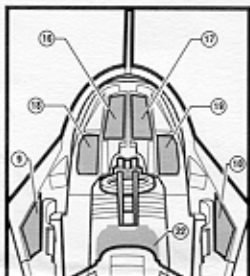

STAR WARS

Ages 4+
84869

ATTACK OF THE CLONES™

Jedi Starfighter™

Includes ship, 2 removable
body panels, 2 missiles,
labels and instructions.

Some assembly required.

Apply labels as shown.

Canopy opens

BODY PANELS & FLIGHT STABILIZERS:

Attach body panels to starfighter as shown. Close the flight stabilizers, if necessary, by pressing them together until they lock in place.

Push button on bottom of ship to eject the body panels. The flight stabilizers will automatically deploy.