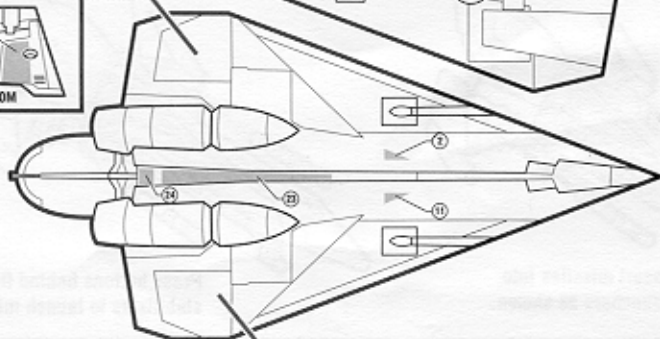

STAR WARS

Ages 4+
84869

ATTACK OF THE CLONES™

Jedi Starfighter™

Includes ship, 2 removable
body panels, 2 missiles,
labels and instructions.

Some assembly required.

Apply labels as shown.

Canopy opens

BODY PANELS & FLIGHT STABILIZERS:

Attach body panels to starfighter as shown. Close the flight stabilizers, if necessary, by pressing them together until they lock in place.

Push button on bottom of ship to eject the body panels. The flight stabilizers will automatically deploy.