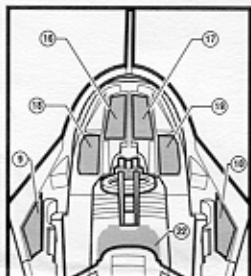

STAR WARS

Ages 4+
84869

ATTACK OF THE CLONES™

Jedi Starfighter™

Includes ship, 2 removable
body panels, 2 missiles,
labels and instructions.

Some assembly required.

Apply labels as shown.

TOP

BOTTOM

BOTTOM

TOP

Canopy opens

BODY PANELS & FLIGHT STABILIZERS:

Attach body panels to starfighter as shown. Close the flight stabilizers, if necessary, by pressing them together until they lock in place.

Push button on bottom of ship to eject the body panels. The flight stabilizers will automatically deploy.