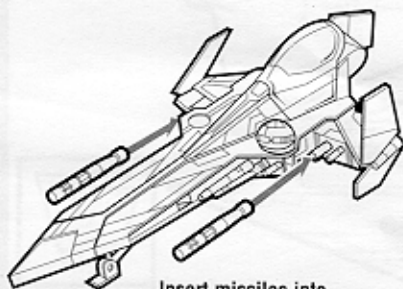

MISSILE LAUNCHERS:

Insert missiles into launchers as shown.