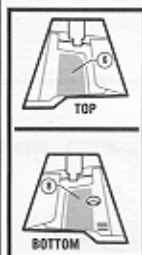

STAR WARS

Ages 4+
84869

ATTACK OF THE CLONES™

Jedi Starfighter™

Includes ship, 2 removable
body panels, 2 missiles,
labels and instructions.

Some assembly required.

Apply labels as shown.

Canopy opens

BODY PANELS & FLIGHT STABILIZERS:

Attach body panels to starfighter as shown. Close the flight stabilizers, if necessary, by pressing them together until they lock in place.

Push button on bottom of ship to eject the body panels. The flight stabilizers will automatically deploy.