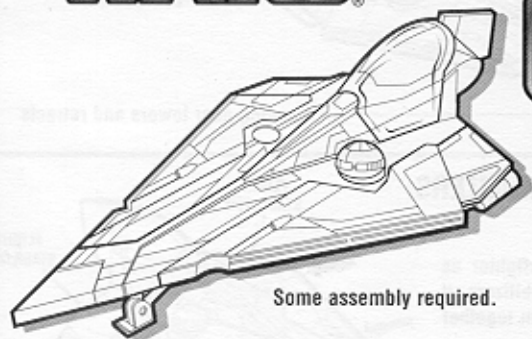

STAR WARS

Ages 4+
84869

ATTACK OF THE CLONES™

Jedi Starfighter™

Includes ship, 2 removable
body panels, 2 missiles,
labels and instructions.

Some assembly required.

Apply labels as shown.

Canopy opens

BODY PANELS & FLIGHT STABILIZERS:

Attach body panels to starfighter as shown. Close the flight stabilizers, if necessary, by pressing them together until they lock in place.

Push button on bottom of ship to eject the body panels. The flight stabilizers will automatically deploy.