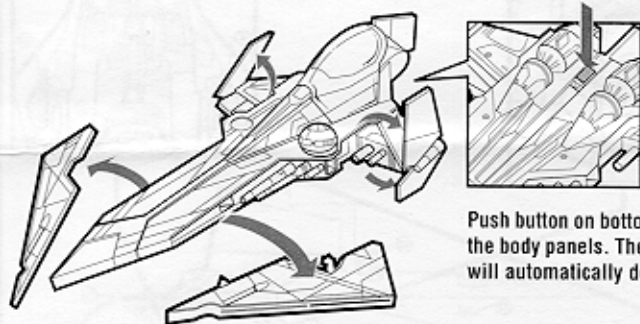

STAR WARS

Ages 4+
84869

ATTACK OF THE CLONES™

Jedi Starfighter™

Includes ship, 2 removable
body panels, 2 missiles,
labels and instructions.

Some assembly required.

Apply labels as shown.

Canopy opens

BODY PANELS & FLIGHT STABILIZERS:

Attach body panels to starfighter as shown. Close the flight stabilizers, if necessary, by pressing them together until they lock in place.

Push button on bottom of ship to eject the body panels. The flight stabilizers will automatically deploy.