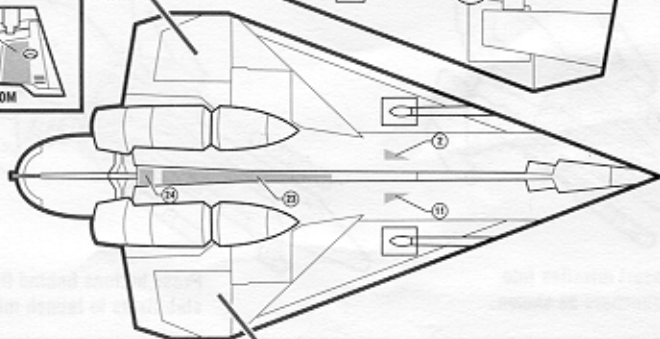

STAR WARS

Ages 4+
84869

ATTACK OF THE CLONES™

Jedi Starfighter™

Includes ship, 2 removable
body panels, 2 missiles,
labels and instructions.

Some assembly required.

Apply labels as shown.

TOP

BOTTOM

BOTTOM

TOP

Canopy opens

BODY PANELS & FLIGHT STABILIZERS:

Attach body panels to starfighter as shown. Close the flight stabilizers, if necessary, by pressing them together until they lock in place.

Push button on bottom of ship to eject the body panels. The flight stabilizers will automatically deploy.