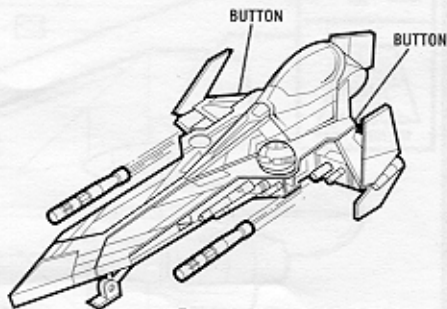

Press buttons behind flight stabilizers to launch missiles.

Product and colors may vary.

© 2002 Lucasfilm Ltd. & © or TM where indicated. All rights reserved. Used under authorization.

*©, *TM & © 2001 Hasbro. All Rights Reserved.

© denotes Reg. U.S. Pat. & TM Office.

P/N 613350000