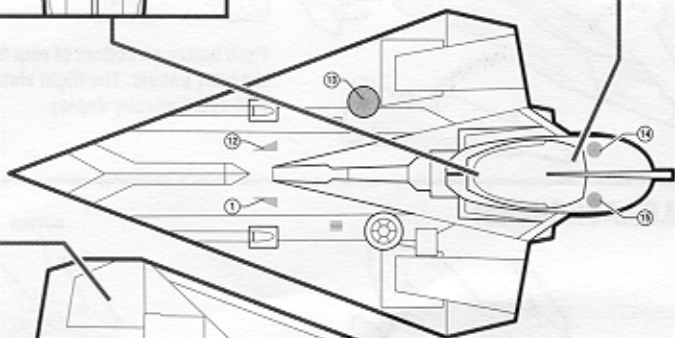

STAR WARS

Ages 4+
84869

ATTACK OF THE CLONES™

Jedi Starfighter™

Includes ship, 2 removable
body panels, 2 missiles,
labels and instructions.

Some assembly required.

Apply labels as shown.

TOP

BOTTOM

BOTTOM

TOP

Canopy opens

BODY PANELS & FLIGHT STABILIZERS:

Attach body panels to starfighter as shown. Close the flight stabilizers, if necessary, by pressing them together until they lock in place.

Push button on bottom of ship to eject the body panels. The flight stabilizers will automatically deploy.