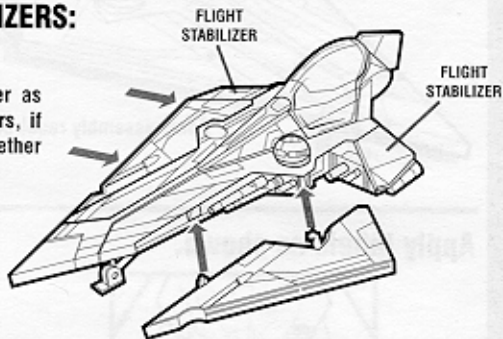

STAR WARS

Ages 4+
84869

ATTACK OF THE CLONES™

Jedi Starfighter™

Includes ship, 2 removable
body panels, 2 missiles,
labels and instructions.

Some assembly required.

Apply labels as shown.

Canopy opens

BODY PANELS & FLIGHT STABILIZERS:

Attach body panels to starfighter as shown. Close the flight stabilizers, if necessary, by pressing them together until they lock in place.

Push button on bottom of ship to eject the body panels. The flight stabilizers will automatically deploy.