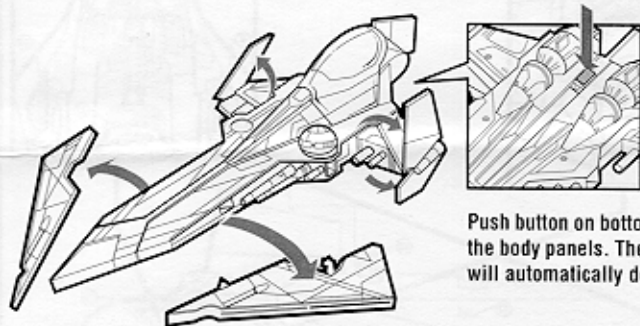

BOTTOM

BOTTOM

TOP

Canopy opens

BODY PANELS & FLIGHT STABILIZERS:

Attach body panels to starfighter as shown. Close the flight stabilizers, if necessary, by pressing them together until they lock in place.

Push button on bottom of ship to eject the body panels. The flight stabilizers will automatically deploy.