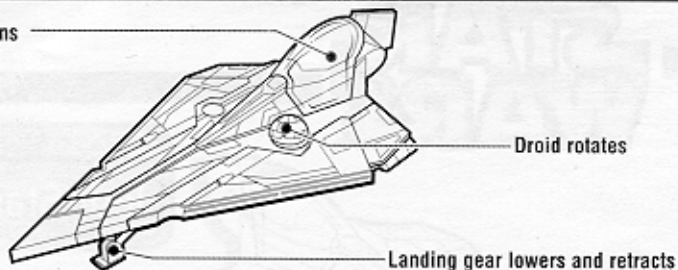

BOTTOM

BOTTOM

TOP

Canopy opens

BODY PANELS & FLIGHT STABILIZERS:

Attach body panels to starfighter as shown. Close the flight stabilizers, if necessary, by pressing them together until they lock in place.

Push button on bottom of ship to eject the body panels. The flight stabilizers will automatically deploy.