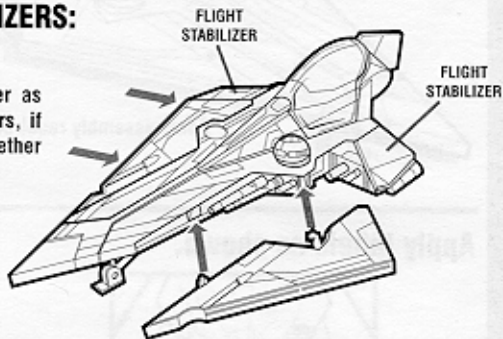

STAR WARS

Ages 4+
84869

ATTACK OF THE CLONES™

Jedi Starfighter™

Includes ship, 2 removable
body panels, 2 missiles,
labels and instructions.

Some assembly required.

Apply labels as shown.

TOP

BOTTOM

BOTTOM

TOP

Canopy opens

BODY PANELS & FLIGHT STABILIZERS:

Attach body panels to starfighter as shown. Close the flight stabilizers, if necessary, by pressing them together until they lock in place.

Push button on bottom of ship to eject the body panels. The flight stabilizers will automatically deploy.