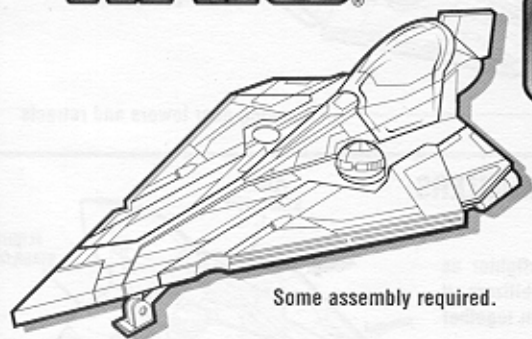

STAR WARS

Ages 4+
84869

ATTACK OF THE CLONES™

Jedi Starfighter™

Includes ship, 2 removable
body panels, 2 missiles,
labels and instructions.

Some assembly required.

Apply labels as shown.

TOP

BOTTOM

BOTTOM

TOP

Canopy opens

BODY PANELS & FLIGHT STABILIZERS:

Attach body panels to starfighter as shown. Close the flight stabilizers, if necessary, by pressing them together until they lock in place.

Push button on bottom of ship to eject the body panels. The flight stabilizers will automatically deploy.