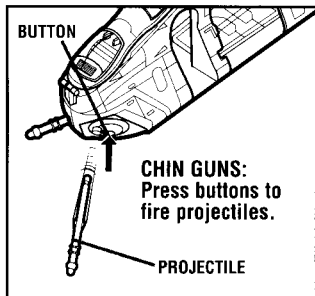

4 Snap wings onto ship body.

5 Snap cannons onto wings.

6 Snap under-wing bombs to bomb holders.

7 Press door bombs to inside of doors.

8 Tie ends of grappling string to grappling hooks, then place end of string onto hook on end of ship.

9 Push chin gun projectiles into chin guns.

10 Snap tail gun into socket.

Peel and apply labels as shown.

FEATURES:

DOORS: Press button to open gunship doors.

LASER CANNONS: Insert projectiles into cannons. Press button on each cannon to launch projectiles.

GRAPPLING HOOK: Unwind grappling hook to tow other vehicles (vehicles not included).

WING BALL TURRETS: Rotate turrets to activate blaster sounds.

STORAGE BAYS: Covers under wings open to reveal storage bays.