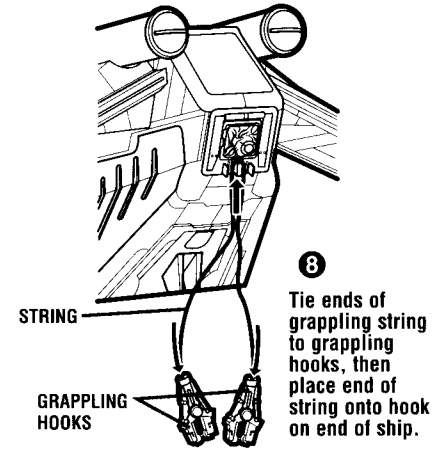

ASSEMBLY:

1 Snap canopy onto gunship.

2 From bottom of ship body, snap deployment platform into base of body.

3 Remove retainer holding the 2 rear door hinges together. Snap knobs on door hinges into slots in doors.

4 Snap wings onto ship body.

5 Snap cannons onto wings.

6 Snap under-wing bombs to bomb holders.

7 Press door bombs to inside of doors.

8 Tie ends of grappling string to grappling hooks, then place end of string onto hook on end of ship.

9 Push chin gun projectiles into chin guns.

10 Snap tail gun into socket.

Peel and apply labels as shown.

FEATURES:

DOORS: Press button to open gunship doors.

LASER CANNONS: Insert projectiles into cannons. Press button on each cannon to launch projectiles.