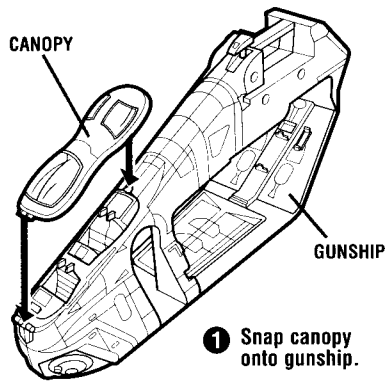

ASSEMBLY:

1 Snap canopy onto gunship.