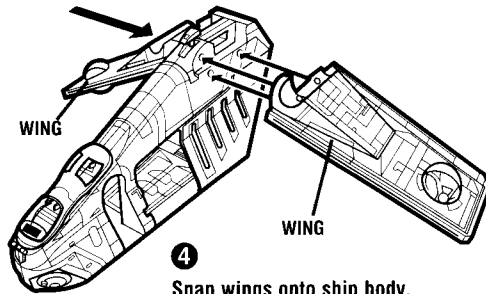

Includes ship body, 2 doors, 2 wings, 2 cannons, 2 cannon projectiles, 2 chin gun projectiles, tail gun, 2 grappling hooks, grappling hook string, deployment platform, 8 wing bombs, 4 door bombs, canopy, labels and instructions.

ASSEMBLY:

1 Snap canopy onto gunship.

2 From bottom of ship body, snap deployment platform into base of body.

3 Remove retainer holding the 2 rear door hinges together. Snap knobs on door hinges into slots in doors.

4 Snap wings onto ship body.

5 Snap cannons onto wings.

6 Snap under-wing bombs to bomb holders.

7 Press door bombs to inside of doors.

8 Tie ends of grappling string to grappling hooks, then place end of string onto hook on end of ship.