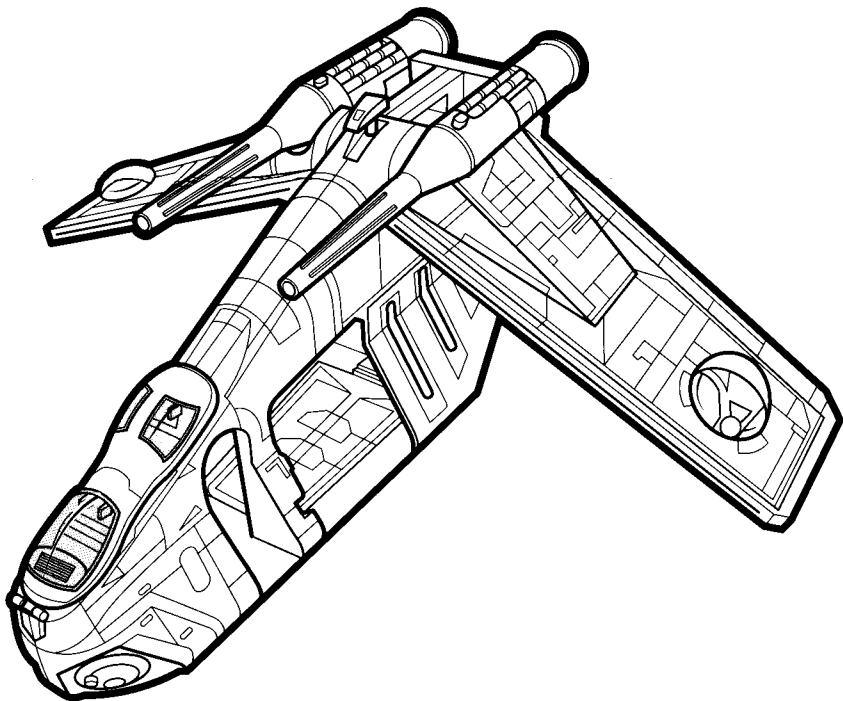

## WARNING:

CHOKING HAZARD - Small parts.  
Not for children under 3 years.

ATTACK OF THE CLONES™

## Republic Gunship™

with Deployable Troop Platform!

Assembly required. No tools needed.

Includes ship body, 2 doors, 2 wings, 2 cannons, 2 cannon projectiles, 2 chin gun projectiles, tail gun, 2 grappling hooks, grappling hook string, deployment platform, 8 wing bombs, 4 door bombs, canopy, labels and instructions.