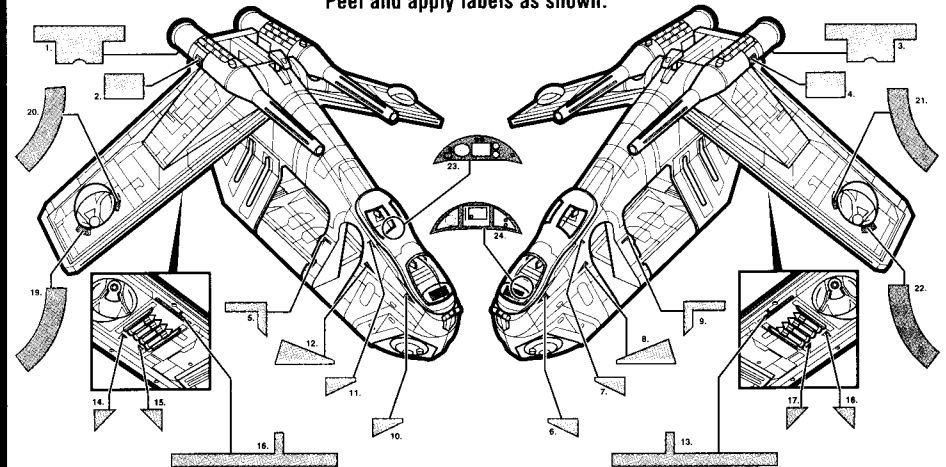

ASSEMBLY:

1 Snap canopy onto gunship.

2 From bottom of ship body, snap deployment platform into base of body.

3 Remove retainer holding the 2 rear door hinges together. Snap knobs on door hinges into slots in doors.

4 Snap wings onto ship body.

5 Snap cannons onto wings.

6 Snap under-wing bombs to bomb holders.

7 Press door bombs to inside of doors.

8 Tie ends of grappling string to grappling hooks, then place end of string onto hook on end of ship.

9 Push chin gun projectiles into chin guns.

10 Snap tail gun into socket.

Peel and apply labels as shown.

FEATURES:

DOORS: Press button to open gunship doors.

LASER CANNONS: Insert projectiles into cannons. Press button on each cannon to launch projectiles.