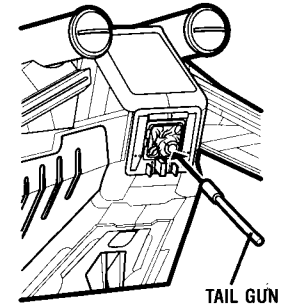

ASSEMBLY:

1 Snap canopy onto gunship.

2 From bottom of ship body, snap deployment platform into base of body.

3 Remove retainer holding the 2 rear door hinges together. Snap knobs on door hinges into slots in doors.

4 Snap wings onto ship body.

5 Snap cannons onto wings.

6 Snap under-wing bombs to bomb holders.

7 Press door bombs to inside of doors.

8 Tie ends of grappling string to grappling hooks, then place end of string onto hook on end of ship.

9 Push chin gun projectiles into chin guns.

10 Snap tail gun into socket.

Peel and apply labels as shown.

FEATURES:

DOORS: Press button to open gunship doors.

LASER CANNONS: Insert projectiles into cannons. Press button on each cannon to launch projectiles.

GRAPPLING HOOK: Unwind grappling hook to tow other vehicles (vehicles not included).

WING BALL TURRETS: Rotate turrets to activate blaster sounds.

STORAGE BAYS: Covers under wings open to reveal storage bays.