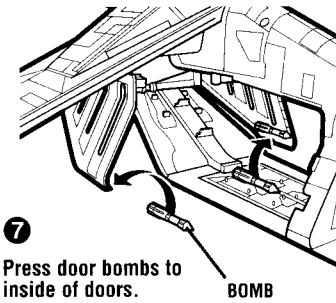

## Republic Gunship™

with Deployable Troop Platform!

Assembly required. No tools needed.

Includes ship body, 2 doors, 2 wings, 2 cannons, 2 cannon projectiles, 2 chin gun projectiles, tail gun, 2 grappling hooks, grappling hook string, deployment platform, 8 wing bombs, 4 door bombs, canopy, labels and instructions.

**ASSEMBLY:**

**1** Snap canopy onto gunship.

**2** From bottom of ship body, snap deployment platform into base of body.

**3** Remove retainer holding the 2 rear door hinges together. Snap knobs on door hinges into slots in doors.

**4** Snap wings onto ship body.

**5** Snap cannons onto wings.

**6** Snap under-wing bombs to bomb holders.

**7** Press door bombs to inside of doors.

**8** Tie ends of grappling string to grappling hooks, then place end of string onto hook on end of ship.