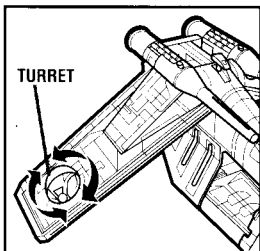

9 Push chin gun projectiles into chin guns.

10 Snap tail gun into socket.

Peel and apply labels as shown.

FEATURES:

DOORS: Press button to open gunship doors.

LASER CANNONS: Insert projectiles into cannons. Press button on each cannon to launch projectiles.

GRAPPLING HOOK: Unwind grappling hook to tow other vehicles (vehicles not included).

WING BALL TURRETS: Rotate turrets to activate blaster sounds.

STORAGE BAYS: Covers under wings open to reveal storage bays.