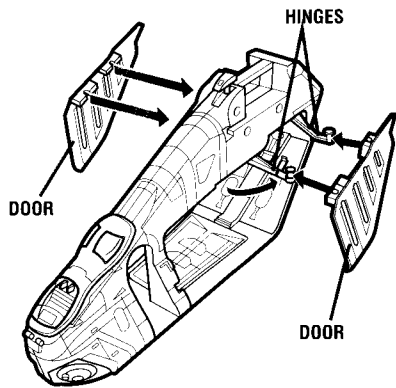

Includes ship body, 2 doors, 2 wings, 2 cannons, 2 cannon projectiles, 2 chin gun projectiles, tail gun, 2 grappling hooks, grappling hook string, deployment platform, 8 wing bombs, 4 door bombs, canopy, labels and instructions.

ASSEMBLY:

1 Snap canopy onto gunship.

2 From bottom of ship body, snap deployment platform into base of body.

3 Remove retainer holding the 2 rear door hinges together. Snap knobs on door hinges into slots in doors.