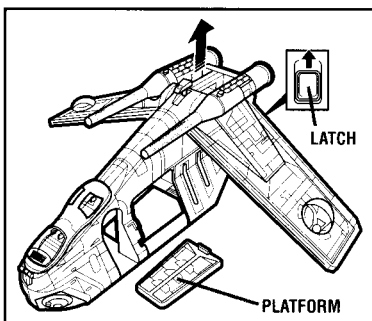

9 Push chin gun projectiles into chin guns.

10 Snap tail gun into socket.

Peel and apply labels as shown.

FEATURES:

DOORS: Press button to open gunship doors.

LASER CANNONS: Insert projectiles into cannons. Press button on each cannon to launch projectiles.

GRAPPLING HOOK: Unwind grappling hook to tow other vehicles (vehicles not included).

WING BALL TURRETS: Rotate turrets to activate blaster sounds.

STORAGE BAYS: Covers under wings open to reveal storage bays.

CHIN GUNS: Press buttons to fire projectiles.

LANDING BASE: Place gunship on a landing surface. To deploy troop landing platform, slide latch underneath ship, then lift the gunship straight up.

For additional play with other Hasbro® Star Wars® toys (the following figures, vehicles and accessories are not included):