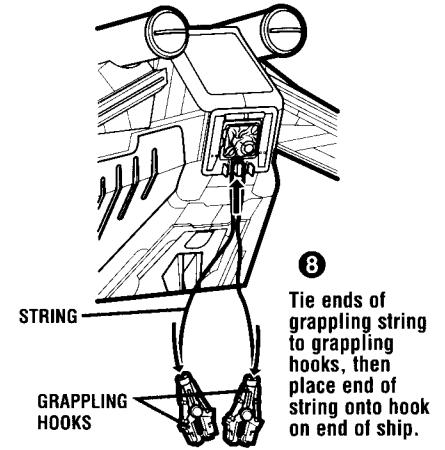

## Republic Gunship™

with Deployable Troop Platform!

Assembly required. No tools needed.

Includes ship body, 2 doors, 2 wings, 2 cannons, 2 cannon projectiles, 2 chin gun projectiles, tail gun, 2 grappling hooks, grappling hook string, deployment platform, 8 wing bombs, 4 door bombs, canopy, labels and instructions.

**ASSEMBLY:**

**1** Snap canopy onto gunship.

**2** From bottom of ship body, snap deployment platform into base of body.

**3** Remove retainer holding the 2 rear door hinges together. Snap knobs on door hinges into slots in doors.

**4** Snap wings onto ship body.

**5** Snap cannons onto wings.

**6** Snap under-wing bombs to bomb holders.

**7** Press door bombs to inside of doors.

**8** Tie ends of grappling string to grappling hooks, then place end of string onto hook on end of ship.

**9** Push chin gun projectiles into chin guns.

**10** Snap tail gun into socket.

Peel and apply labels as shown.