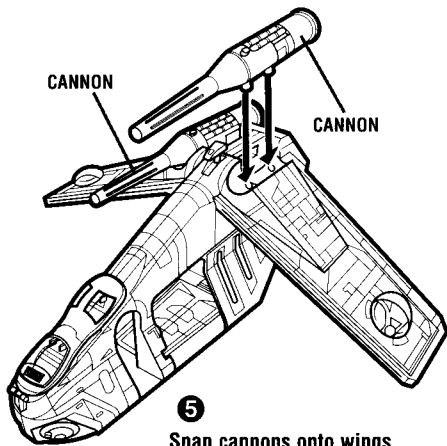

## Republic Gunship™

with Deployable Troop Platform!

Assembly required. No tools needed.

Includes ship body, 2 doors, 2 wings, 2 cannons, 2 cannon projectiles, 2 chin gun projectiles, tail gun, 2 grappling hooks, grappling hook string, deployment platform, 8 wing bombs, 4 door bombs, canopy, labels and instructions.

**ASSEMBLY:**

**1** Snap canopy onto gunship.

**2** From bottom of ship body, snap deployment platform into base of body.

**3** Remove retainer holding the 2 rear door hinges together. Snap knobs on door hinges into slots in doors.

**4** Snap wings onto ship body.

**5** Snap cannons onto wings.

**6** Snap under-wing bombs to bomb holders.

**7** Press door bombs to inside of doors.

**8** Tie ends of grappling string to grappling hooks, then place end of string onto hook on end of ship.