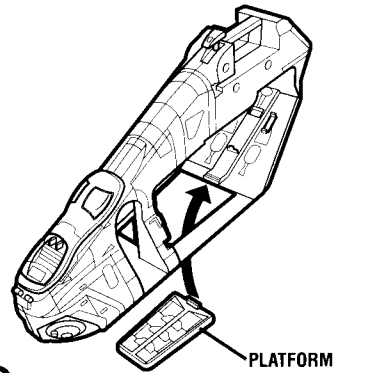

2 From bottom of ship body, snap deployment platform into base of body.