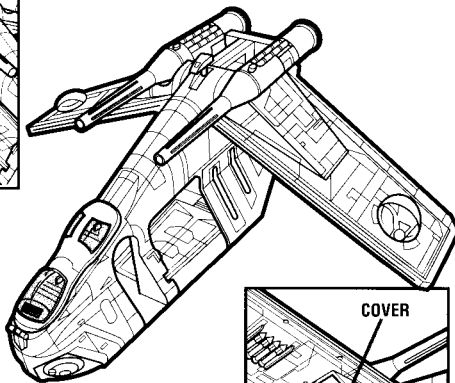

4 Snap wings onto ship body.

5 Snap cannons onto wings.

6 Snap under-wing bombs to bomb holders.

7 Press door bombs to inside of doors.

8 Tie ends of grappling string to grappling hooks, then place end of string onto hook on end of ship.

9 Push chin gun projectiles into chin guns.

10 Snap tail gun into socket.

Peel and apply labels as shown.

FEATURES:

DOORS: Press button to open gunship doors.

LASER CANNONS: Insert projectiles into cannons. Press button on each cannon to launch projectiles.

GRAPPLING HOOK: Unwind grappling hook to tow other vehicles (vehicles not included).

WING BALL TURRETS: Rotate turrets to activate blaster sounds.

STORAGE BAYS: Covers under wings open to reveal storage bays.