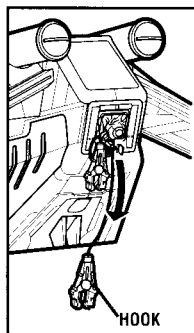

Includes ship body, 2 doors, 2 wings, 2 cannons, 2 cannon projectiles, 2 chin gun projectiles, tail gun, 2 grappling hooks, grappling hook string, deployment platform, 8 wing bombs, 4 door bombs, canopy, labels and instructions.

4 Snap wings onto ship body.

5 Snap cannons onto wings.

6 Snap under-wing bombs to bomb holders.

7 Press door bombs to inside of doors.

8 Tie ends of grappling string to grappling hooks, then place end of string onto hook on end of ship.

9 Push chin gun projectiles into chin guns.

10 Snap tail gun into socket.

Peel and apply labels as shown.

FEATURES:

DOORS: Press button to open gunship doors.

LASER CANNONS: Insert projectiles into cannons. Press button on each cannon to launch projectiles.

GRAPPLING HOOK: Unwind grappling hook to tow other vehicles (vehicles not included).

WING BALL TURRETS: Rotate turrets to activate blaster sounds.

STORAGE BAYS: Covers under wings open to reveal storage bays.