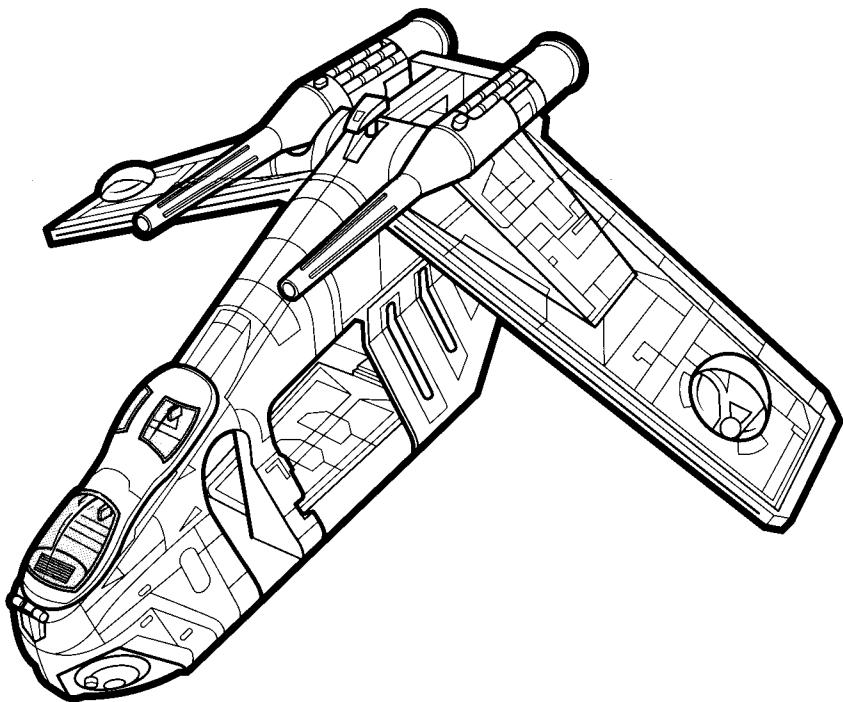

STAR WARS

Ages 4+
84874

WARNING:

CHOKING HAZARD - Small parts.
Not for children under 3 years.

ATTACK OF THE CLONES™

Republic Gunship™

with Deployable Troop Platform!

Assembly required. No tools needed.

Includes ship body, 2 doors, 2 wings, 2 cannons, 2 cannon projectiles, 2 chin gun projectiles, tail gun, 2 grappling hooks, grappling hook string, deployment platform, 8 wing bombs, 4 door bombs, canopy, labels and instructions.