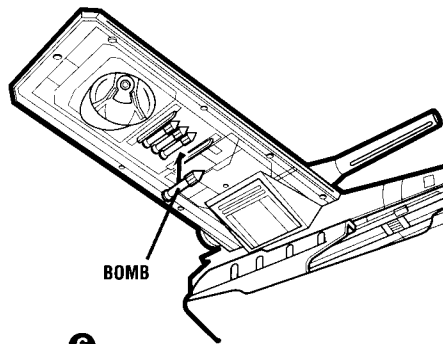

## Republic Gunship™

with Deployable Troop Platform!

Assembly required. No tools needed.

Includes ship body, 2 doors, 2 wings, 2 cannons, 2 cannon projectiles, 2 chin gun projectiles, tail gun, 2 grappling hooks, grappling hook string, deployment platform, 8 wing bombs, 4 door bombs, canopy, labels and instructions.

**ASSEMBLY:**

**1** Snap canopy onto gunship.

**2** From bottom of ship body, snap deployment platform into base of body.

**3** Remove retainer holding the 2 rear door hinges together. Snap knobs on door hinges into slots in doors.

**4** Snap wings onto ship body.

**5** Snap cannons onto wings.

**6** Snap under-wing bombs to bomb holders.

**7** Press door bombs to inside of doors.

**8** Tie ends of grappling string to grappling hooks, then place end of string onto hook on end of ship.