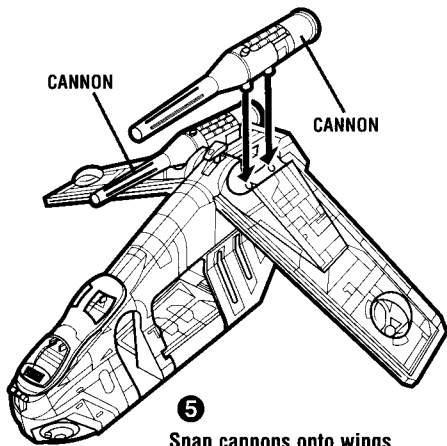

Includes ship body, 2 doors, 2 wings, 2 cannons, 2 cannon projectiles, 2 chin gun projectiles, tail gun, 2 grappling hooks, grappling hook string, deployment platform, 8 wing bombs, 4 door bombs, canopy, labels and instructions.

ASSEMBLY:

1 Snap canopy onto gunship.

2 From bottom of ship body, snap deployment platform into base of body.

3 Remove retainer holding the 2 rear door hinges together. Snap knobs on door hinges into slots in doors.

4 Snap wings onto ship body.

5 Snap cannons onto wings.

6 Snap under-wing bombs to bomb holders.

7 Press door bombs to inside of doors.

8 Tie ends of grappling string to grappling hooks, then place end of string onto hook on end of ship.