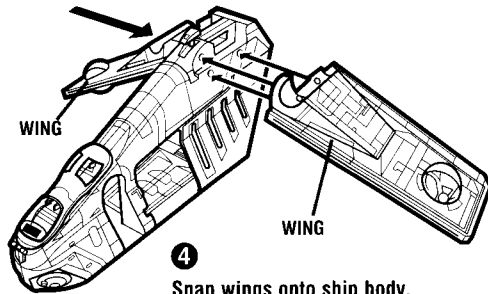

## Republic Gunship™

with Deployable Troop Platform!

Assembly required. No tools needed.

Includes ship body, 2 doors, 2 wings, 2 cannons, 2 cannon projectiles, 2 chin gun projectiles, tail gun, 2 grappling hooks, grappling hook string, deployment platform, 8 wing bombs, 4 door bombs, canopy, labels and instructions.

**ASSEMBLY:**

**1** Snap canopy onto gunship.

**2** From bottom of ship body, snap deployment platform into base of body.

**3** Remove retainer holding the 2 rear door hinges together. Snap knobs on door hinges into slots in doors.