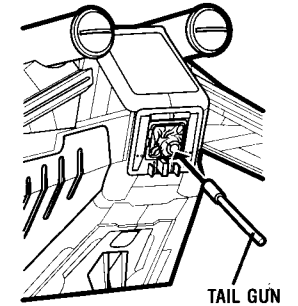

## Republic Gunship™

with Deployable Troop Platform!

Assembly required. No tools needed.

Includes ship body, 2 doors, 2 wings, 2 cannons, 2 cannon projectiles, 2 chin gun projectiles, tail gun, 2 grappling hooks, grappling hook string, deployment platform, 8 wing bombs, 4 door bombs, canopy, labels and instructions.

**ASSEMBLY:**

**1** Snap canopy onto gunship.

**2** From bottom of ship body, snap deployment platform into base of body.

**3** Remove retainer holding the 2 rear door hinges together. Snap knobs on door hinges into slots in doors.

**4** Snap wings onto ship body.

**5** Snap cannons onto wings.

**6** Snap under-wing bombs to bomb holders.

**7** Press door bombs to inside of doors.

**8** Tie ends of grappling string to grappling hooks, then place end of string onto hook on end of ship.

**9** Push chin gun projectiles into chin guns.

**10** Snap tail gun into socket.

Peel and apply labels as shown.