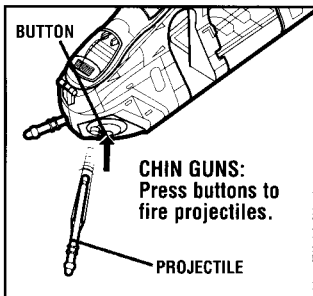

## FEATURES:

**DOORS:** Press button to open gunship doors.

**LASER CANNONS:** Insert projectiles into cannons. Press button on each cannon to launch projectiles.

**GRAPPLING HOOK:** Unwind grappling hook to tow other vehicles (vehicles not included).

**WING BALL TURRETS:** Rotate turrets to activate blaster sounds.

**STORAGE BAYS:** Covers under wings open to reveal storage bays.

**CHIN GUNS:** Press buttons to fire projectiles.

**LANDING BASE:** Place gunship on a landing surface. To deploy troop landing platform, slide latch underneath ship, then lift the gunship straight up.