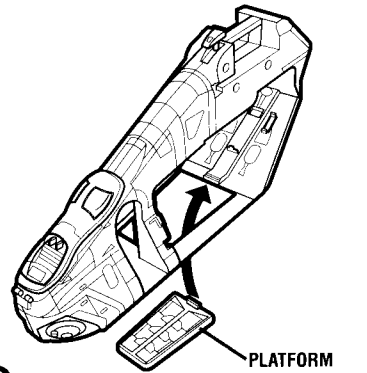

2 From bottom of ship body, snap deployment platform into base of body.