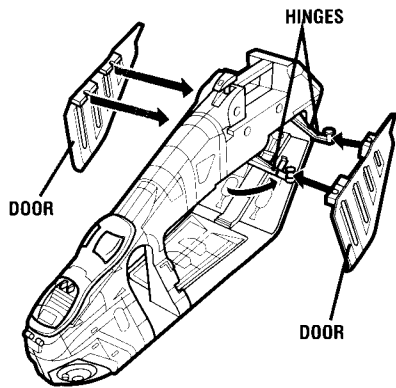

## Republic Gunship™

with Deployable Troop Platform!

Assembly required. No tools needed.

Includes ship body, 2 doors, 2 wings, 2 cannons, 2 cannon projectiles, 2 chin gun projectiles, tail gun, 2 grappling hooks, grappling hook string, deployment platform, 8 wing bombs, 4 door bombs, canopy, labels and instructions.

**ASSEMBLY:**

**1** Snap canopy onto gunship.

**2** From bottom of ship body, snap deployment platform into base of body.

**3** Remove retainer holding the 2 rear door hinges together. Snap knobs on door hinges into slots in doors.