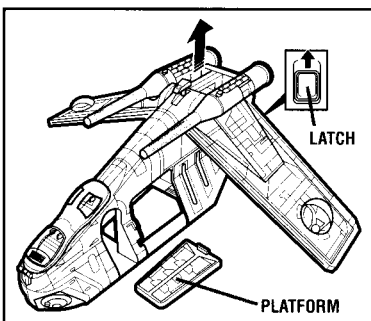

**9** Push chin gun projectiles into chin guns.

**10** Snap tail gun into socket.

Peel and apply labels as shown.

## FEATURES:

**DOORS:** Press button to open gunship doors.

**LASER CANNONS:** Insert projectiles into cannons. Press button on each cannon to launch projectiles.

**GRAPPLING HOOK:** Unwind grappling hook to tow other vehicles (vehicles not included).

**WING BALL TURRETS:** Rotate turrets to activate blaster sounds.

**STORAGE BAYS:** Covers under wings open to reveal storage bays.

**CHIN GUNS:** Press buttons to fire projectiles.

**LANDING BASE:** Place gunship on a landing surface. To deploy troop landing platform, slide latch underneath ship, then lift the gunship straight up.