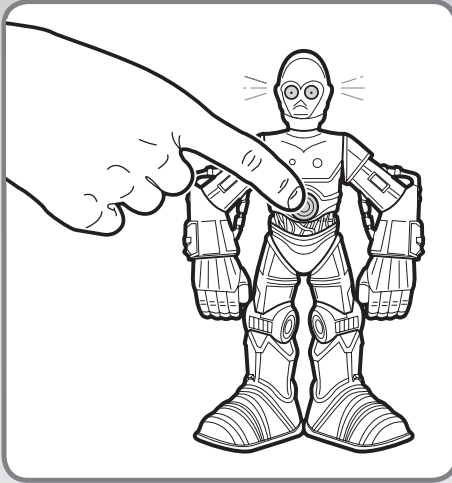

# STAR WARS JEDI FORCE™

**AGES 3+**  
07150/07145 Asst.

Thank you for  
choosing this unique  
*Star Wars Jedi Force™*  
brand product.

**C-3PO™**  
with R2-D2™

**Includes: C-3PO™ figure  
and R2-D2™ figure.**

# PLAY FEATURES

There are all kinds of ways to have fun with the *Star Wars Jedi Force*™, the strongest and bravest group of galaxy guardians ever known! Here are a few play features and suggestions:

- 1. Press the center of the C-3PO™ figure to light up his eyes!**

- 2. Press the top of the R2-D2™ figure to make arms and tools pop out. Press R2's top once lightly to open the left arm. Press down hard to open both arms at once! R2-D2's arm is able to hold a lightsaber (sold separately with Jedi Force™ figures). Push R2-D2™ figures arms and tools back into place to reset.**