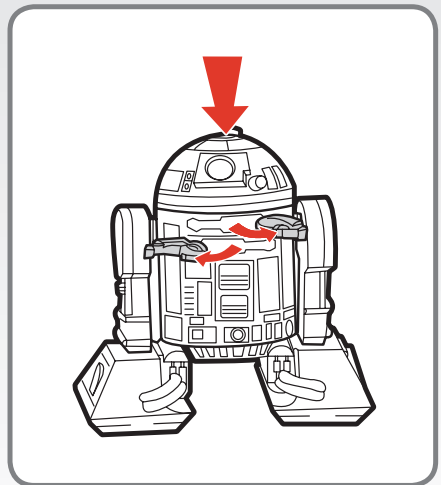

**PLAYSKOOL®**

Includes 2 x 1.5V "A76" or LR44 size  
alkaline batteries (non-replaceable).

# PLAY FEATURES

There are all kinds of ways to have fun with the *Star Wars Jedi Force*™, the strongest and bravest group of galaxy guardians ever known! Here are a few play features and suggestions:

- 1. Press the center of the C-3PO™ figure to light up his eyes!**

- 2. Press the top of the R2-D2™ figure to make arms and tools pop out. Press R2's top once lightly to open the left arm. Press down hard to open both arms at once! R2-D2's arm is able to hold a lightsaber (sold separately with Jedi Force™ figures). Push R2-D2™ figures arms and tools back into place to reset.**