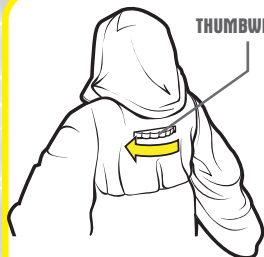

Insert Force lightning
into robe sleeve.

Press
button to
launch.

THUMBWHEEL

Turn thumbwheel to change Palpatine's
face to Force-damaged look.

Remove lightsaber blade to show lightsaber in
“deactivated” mode. Re-attach blade for “activated” mode.