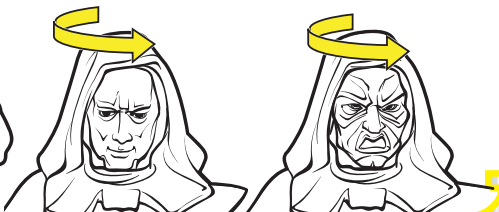

Insert Force lightning
into robe sleeve.

Press
button to
launch.

THUMBWHEEL

Turn thumbwheel to change Palpatine's
face to Force-damaged look.

Remove lightsaber blade to show lightsaber in
“deactivated” mode. Re-attach blade for “activated” mode.