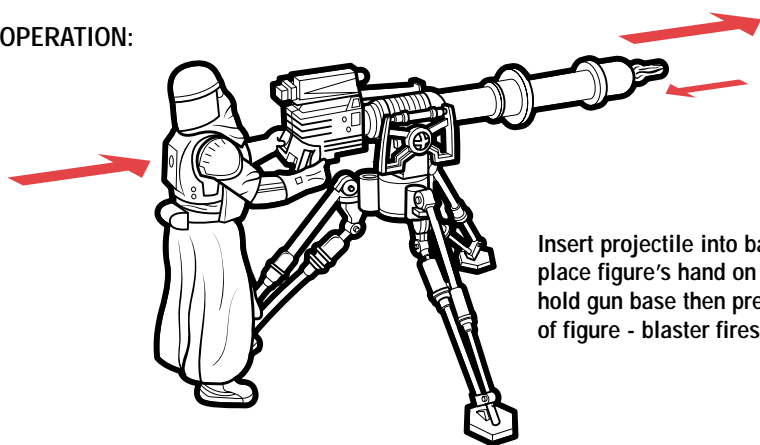

# STAR WARS

AGES 4+  
84979/84851 Asst.

ASSEMBLY:

Slide posts on legs up into slots on body, as shown.

 **WARNING:**

CHOKING HAZARD-Small parts.  
Not for children under 3 years.

THE EMPIRE STRIKES BACK™

Snowtrooper™

Insert blaster between frame halves  
(you may have to slightly bend one frame to  
insert gun). Fit holes on blaster over knobs on  
frame to secure blaster into frame.

BLASTER

OPERATION:

Insert projectile into barrel,  
place figure's hand on handles,  
hold gun base then press back of  
figure - blaster fires!