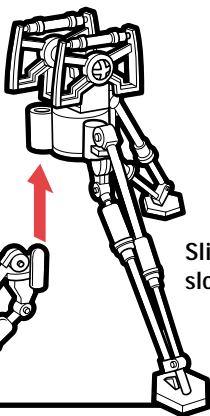

# STAR WARS

AGES 4+  
84979/84851 Asst.

ASSEMBLY:

Slide posts on legs up into slots on body, as shown.

 **WARNING:**

CHOKING HAZARD-Small parts.  
Not for children under 3 years.

THE EMPIRE STRIKES BACK™

Snowtrooper™

Insert blaster between frame halves  
(you may have to slightly bend one frame to  
insert gun). Fit holes on blaster over knobs on  
frame to secure blaster into frame.

BLASTER

OPERATION:

Insert projectile into barrel,  
place figure's hand on handles,  
hold gun base then press back of  
figure - blaster fires!