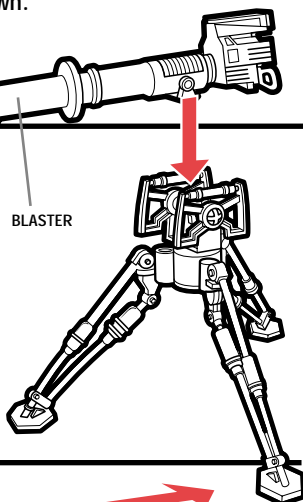

# STAR WARS

AGES 4+  
84979/84851 Asst.

ASSEMBLY:

Slide posts on legs up into slots on body, as shown.

 **WARNING:**

CHOKING HAZARD-Small parts.  
Not for children under 3 years.

THE EMPIRE STRIKES BACK™

Snowtrooper™

Insert blaster between frame halves  
(you may have to slightly bend one frame to  
insert gun). Fit holes on blaster over knobs on  
frame to secure blaster into frame.

BLASTER

OPERATION:

Insert projectile into barrel,  
place figure's hand on handles,  
hold gun base then press back of  
figure - blaster fires!