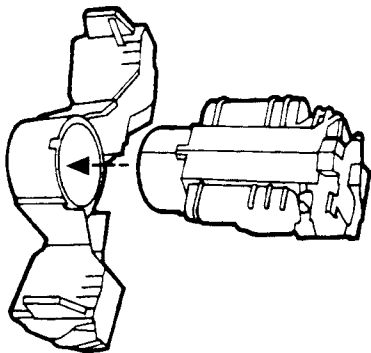

69774

AGES 4 AND UP

- 1.** Attach wings to vehicle. Push them down to set. Push button to deploy wings. Push wings down to reset.

- 2.** Slide the rear landing skid onto the launcher.

- 3.** Insert the peg on the launcher into the hole in the bottom of the vehicle.

- 4.** Load the projectile into the launcher. Press down on the button to fire.

- 5.** Open canopy to seat figure in cockpit.

- 6.** Apply labels using the numbers on the label sheet and these illustrations as a guide.