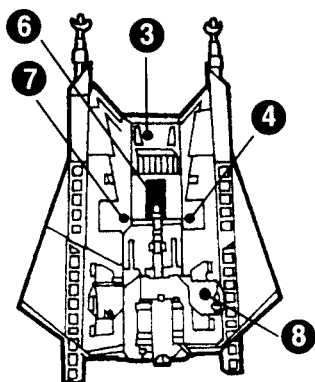

69774

AGES 4 AND UP

- 1.** Attach wings to vehicle. Push them down to set. Push button to deploy wings. Push wings down to reset.

- 2.** Slide the rear landing skid onto the launcher.

- 3.** Insert the peg on the launcher into the hole in the bottom of the vehicle.

- 4.** Load the projectile into the launcher. Press down on the button to fire.

- 5.** Open canopy to seat figure in cockpit.

- 6.** Apply labels using the numbers on the label sheet and these illustrations as a guide.