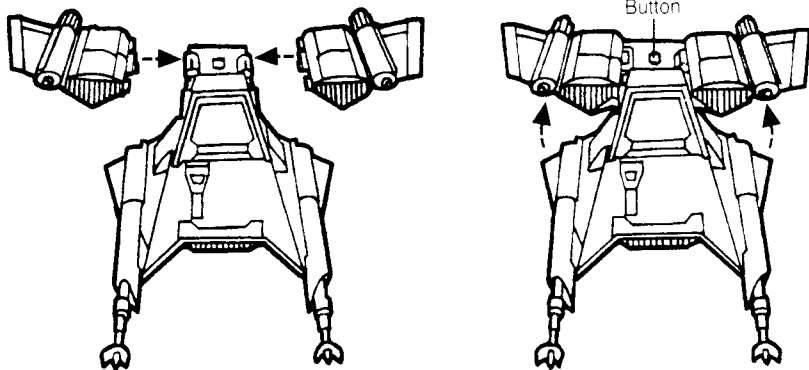

69774

AGES 4 AND UP

- 1.** Attach wings to vehicle. Push them down to set. Push button to deploy wings. Push wings down to reset.

- 2.** Slide the rear landing skid onto the launcher.

- 3.** Insert the peg on the launcher into the hole in the bottom of the vehicle.

- 4.** Load the projectile into the launcher. Press down on the button to fire.

- 5.** Open canopy to seat figure in cockpit.

- 6.** Apply labels using the numbers on the label sheet and these illustrations as a guide.