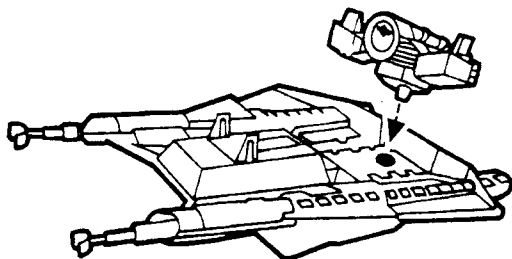

69774

AGES 4 AND UP

- 1.** Attach wings to vehicle. Push them down to set. Push button to deploy wings. Push wings down to reset.

- 2.** Slide the rear landing skid onto the launcher.

- 3.** Insert the peg on the launcher into the hole in the bottom of the vehicle.

- 4.** Load the projectile into the launcher. Press down on the button to fire.

- 5.** Open canopy to seat figure in cockpit.

- 6.** Apply labels using the numbers on the label sheet and these illustrations as a guide.