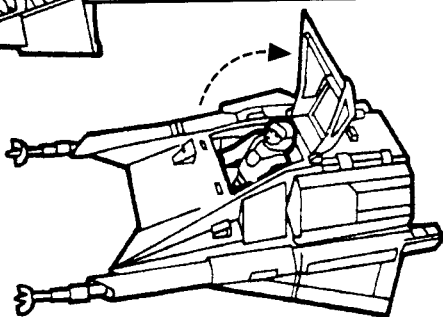

69774

AGES 4 AND UP

- 1.** Attach wings to vehicle. Push them down to set. Push button to deploy wings. Push wings down to reset.

- 2.** Slide the rear landing skid onto the launcher.

- 3.** Insert the peg on the launcher into the hole in the bottom of the vehicle.

- 4.** Load the projectile into the launcher. Press down on the button to fire.

- 5.** Open canopy to seat figure in cockpit.

- 6.** Apply labels using the numbers on the label sheet and these illustrations as a guide.