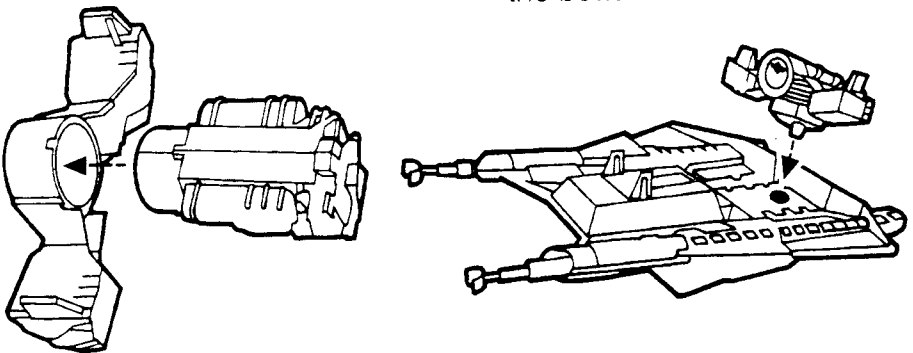

69774

AGES 4 AND UP

- 1.** Attach wings to vehicle. Push them down to set. Push button to deploy wings. Push wings down to reset.

- 2.** Slide the rear landing skid onto the launcher.

- 3.** Insert the peg on the launcher into the hole in the bottom of the vehicle.

- 4.** Load the projectile into the launcher. Press down on the button to fire.

- 5.** Open canopy to seat figure in cockpit.

- 6.** Apply labels using the numbers on the label sheet and these illustrations as a guide.