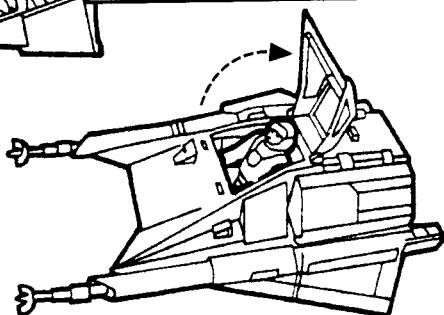

69774

AGES 4 AND UP

- 1.** Attach wings to vehicle. Push them down to set. Push button to deploy wings. Push wings down to reset.

- 2.** Slide the rear landing skid onto the launcher.

- 3.** Insert the peg on the launcher into the hole in the bottom of the vehicle.

- 4.** Load the projectile into the launcher. Press down on the button to fire.

- 5.** Open canopy to seat figure in cockpit.

- 6.** Apply labels using the numbers on the label sheet and these illustrations as a guide.