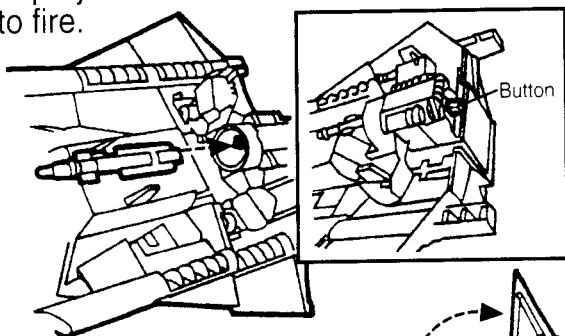

69774

AGES 4 AND UP

- 1.** Attach wings to vehicle. Push them down to set. Push button to deploy wings. Push wings down to reset.

- 2.** Slide the rear landing skid onto the launcher.

- 3.** Insert the peg on the launcher into the hole in the bottom of the vehicle.

- 4.** Load the projectile into the launcher. Press down on the button to fire.

- 5.** Open canopy to seat figure in cockpit.

- 6.** Apply labels using the numbers on the label sheet and these illustrations as a guide.