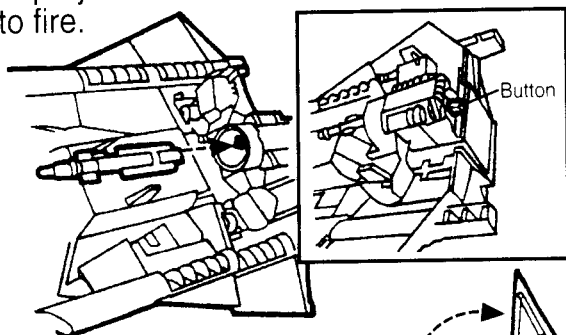

69774

AGES 4 AND UP

- 1.** Attach wings to vehicle. Push them down to set. Push button to deploy wings. Push wings down to reset.

- 2.** Slide the rear landing skid onto the launcher.

- 3.** Insert the peg on the launcher into the hole in the bottom of the vehicle.

- 4.** Load the projectile into the launcher. Press down on the button to fire.

- 5.** Open canopy to seat figure in cockpit.

- 6.** Apply labels using the numbers on the label sheet and these illustrations as a guide.