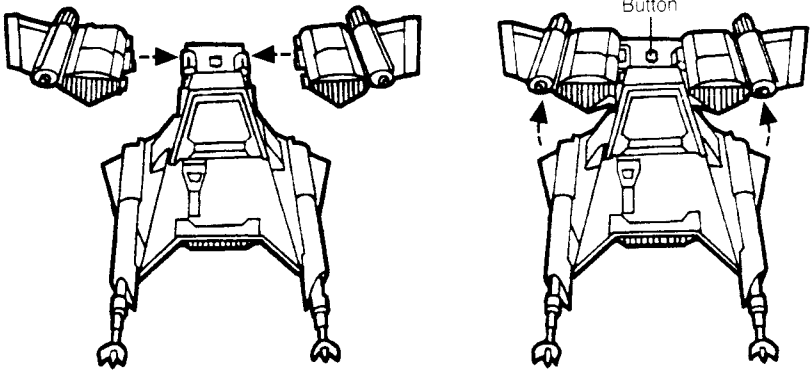

69774

AGES 4 AND UP

- 1.** Attach wings to vehicle. Push them down to set. Push button to deploy wings. Push wings down to reset.

- 2.** Slide the rear landing skid onto the launcher.

- 3.** Insert the peg on the launcher into the hole in the bottom of the vehicle.

- 4.** Load the projectile into the launcher. Press down on the button to fire.

- 5.** Open canopy to seat figure in cockpit.

- 6.** Apply labels using the numbers on the label sheet and these illustrations as a guide.