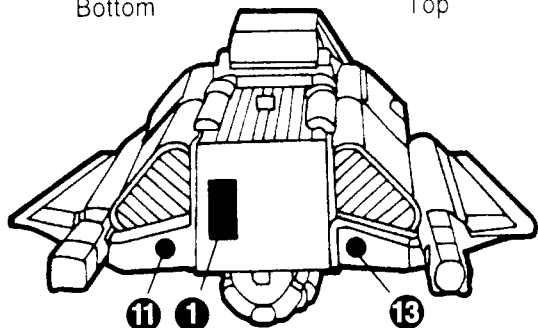

Back

Kenner

TM & © 1997 HASBRO, INC.
Product: Rhode Is and 02862
All Rights Reserved
MADE IN CHINA.

© 1997 Kenner
All Rights Reserved