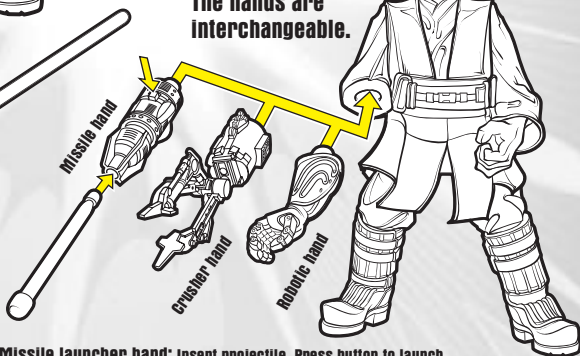

FORCES BATTLERS STAR WARS

WARNING:

CHOKING HAZARD—Small parts.
Not for children under 3 years.

AGES 4+

85357/85179 Asst.

LIGHTSABER ATTACK!

ANAKIN SKYWALKER

The hands are
interchangeable.

Squeeze legs together
for lightsaber attack.

Missile launcher hand: Insert projectile. Press button to launch.
Crusher hand: Pull apart to open. Place object in hand. Release – hand springs closed.
Robotic hand: Can hold lightsaber.