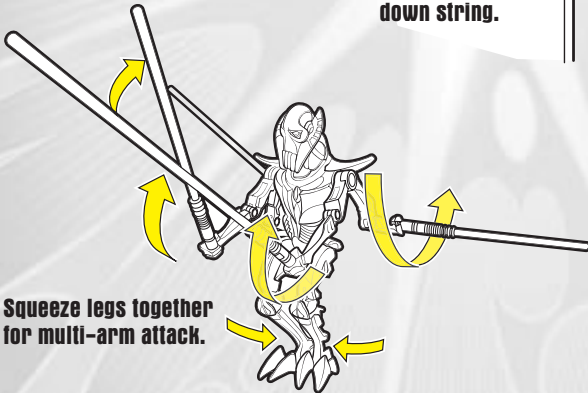

FORCE BATTLERS STAR WARS

WARNING:

CHOKING HAZARD—Small parts.
Not for children under 3 years.

AGES 4+

85355/85179 Asst.

MULTIPLE LIGHTSABER ATTACK! GENERAL GRIEVOUS

Press button to fire.

Insert grapple hook.

Firmly attach hook to surface. Attach figure's hands to bar. Raise end to make figure slide down string.

Squeeze legs together for multi-arm attack.

Lightsabers attach.

Remove lightsaber blades to show lightsabers in "deactivated" mode. Re-attach blades for "activated" mode.