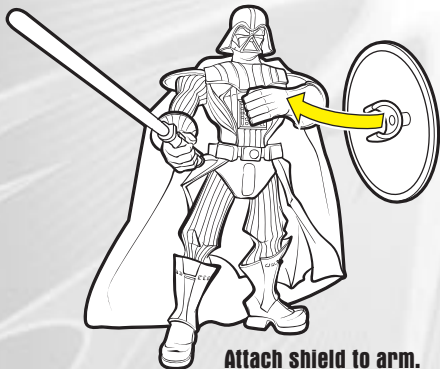

STAR WARS BATTLE FIGURES STAR WARS

WARNING:

CHOKING HAZARD—Small parts.
Not for children under 3 years.

AGES 4+

85356/85179 Asst.

SLASHING ATTACK!

DARTH VADER

Attach shield to arm.

Squeeze legs together
for slashing attack.

Remove lightsaber blade to show lightsaber
in "deactivated" mode. Re-attach blade for
"activated" mode.

Some poses may require additional support.
Product and colors may vary.
© 2005 Lucasfilm Ltd. & © or TM where indicated. All Rights Reserved.
®* and/or TM* & © 2005 Hasbro. All rights reserved.
© denotes Reg. U.S. Pat. & TM Office.