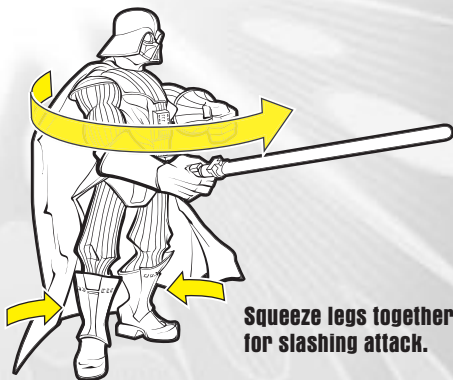

STAR WARS BATTLE FIGURES STAR WARS

WARNING:

CHOKING HAZARD—Small parts.
Not for children under 3 years.

AGES 4+

85356/85179 Asst.

SLASHING ATTACK!

DARTH VADER

Attach shield to arm.

Squeeze legs together
for slashing attack.

Remove lightsaber blade to show lightsaber
in "deactivated" mode. Re-attach blade for
"activated" mode.

Some poses may require additional support.
Product and colors may vary.
© 2005 Lucasfilm Ltd. & © or TM where indicated. All Rights Reserved.
®* and/or TM* & © 2005 Hasbro. All rights reserved.
© denotes Reg. U.S. Pat. & TM Office.