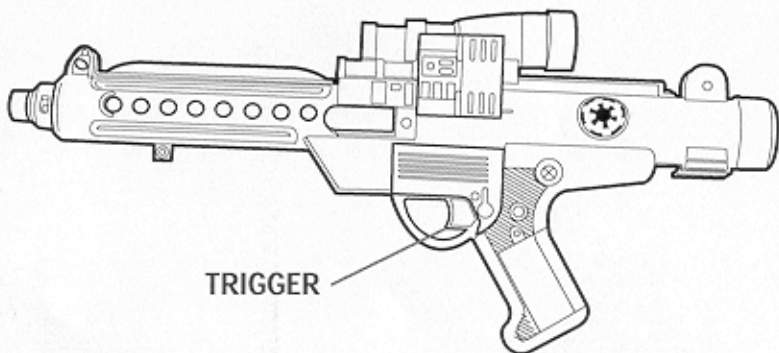

- Reorient or relocate the receiving antenna.
- Increase the separation between the equipment and receiver.
- Consult the dealer or an experienced radio/TV technician for help.

Changes or modifications to this unit not expressly approved by the party responsible for compliance could void the user's authority to operate the equipment."

Product and colors may vary.
©, *TM & © 2002 Hasbro. All Rights Reserved.
© denotes Reg. U.S. Pat & TM Office
© Lucas Ltd. & TM. All Rights Reserved. Used under authorization.
P/N 6148080000

Visit the official Star Wars Web Site
starwars.com
For more Star Tours toys and accessories visit hasbro.com!
©Disney
Walt Disney Parks and Resorts
Lake Buena Vista, FL 32830