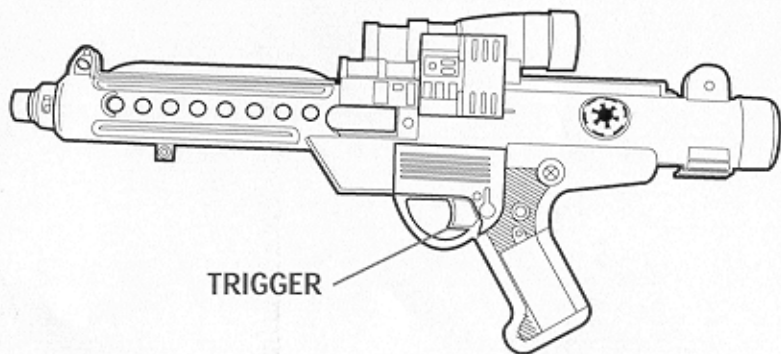

GALACTIC EMPIRE RIFLE™

Thank you for purchasing this exciting STAR TOURS toy!

Includes 2 "AA" batteries. Philips Screwdriver required for battery replacement.

INSTRUCTIONS: Pull trigger to activate laser-firing sounds and light.