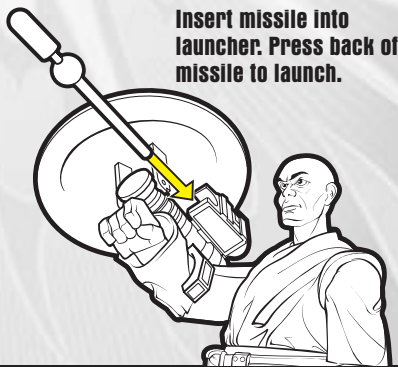

FORCE BATTLERS STAR WARS

WARNING:

CHOKING HAZARD—Small parts.
Not for children under 3 years.

AGES 4+

85474/85179 Asst.

Squeeze legs together for
slashing lightsaber action.

FIRING JEDI GAUNTLET!

MACE WINDU™

Remove lightsaber blade to show lightsaber in "deactivated" mode.
Re-attach blade for "activated" mode.

Attach gauntlet to
arm as shown.

Insert missile into
launcher. Press back of
missile to launch.

Some poses may require additional support.
Product and colors may vary.
© 2005 Lucasfilm Ltd. & © or TM where indicated. All Rights Reserved.
®* and/or TM* & © 2005 Hasbro. All rights reserved.
TM & © denote Reg. U.S. Pat. & TM Office.